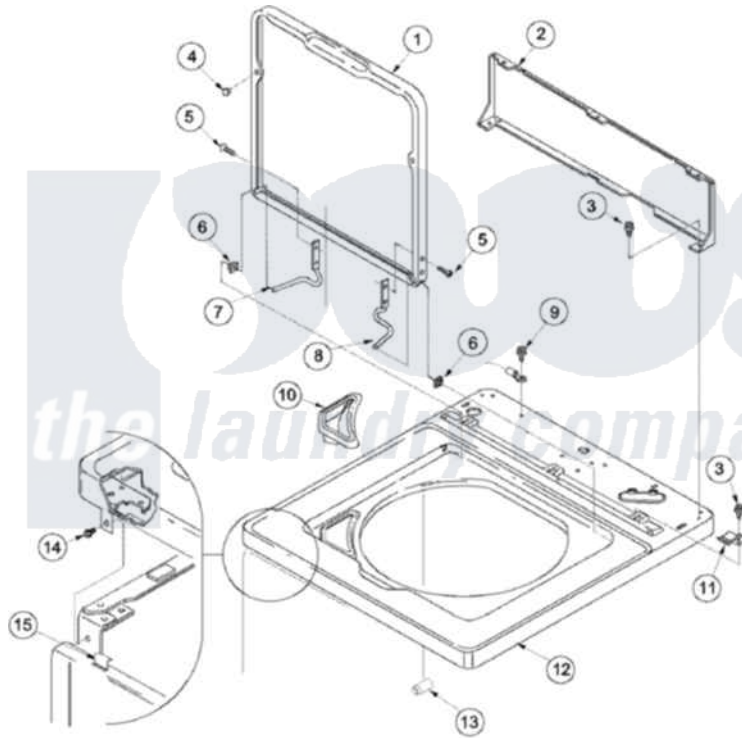

Amana ALW895SAW (BOM: PALW895SAW) 04 - CABINET TOP, DOOR, AND DOOR SWITCH

Amana Residential Amana ALW895SAW (BOM: PALW895SAW) Washer Parts Parts Diagram 04 - CABINET TOP, DOOR, AND DOOR SWITCH

Click on the part number to view part

Item	Original Part Number	Replaced By	Status	Part Description
1	40135001W	27001093		Lid
2	40121402			Panel, Back
3	501086	90767		Screw, 8A X 3/8 HeX Washer Head Tapping
4	40038001			Bumper
5	40039201	W10119828		Screw, Lid Hinge Mounting
6	40008201			Bushing, Hinge
7	40094001	40094002		Hinge, Lid Left Stop
8	40094101			Hinge, Lid Right Pass
9	20530			Screw, 10-24 x 3/8 Hex
10	40093901			Dispenser, Bleach
11	40063901			Clip, Hold Down
12	40000202W	27001182		Top
13	40102101			Cap, Hinge
14	503661	27001200		Screw

15	56080	22001650	Fastener, Spring
16	501086	90767	Screw, 8A X 3/8 HeX Washer Head Tapping
17	40076402W	37001284	Cabinet As Pack
18	40035001	27001095	Switch, Lid
19	40040701		Screw, Tapping No.6b-20
20	40009801		Holder, Lid Switch
21	40009701		Arm, Lid Switch