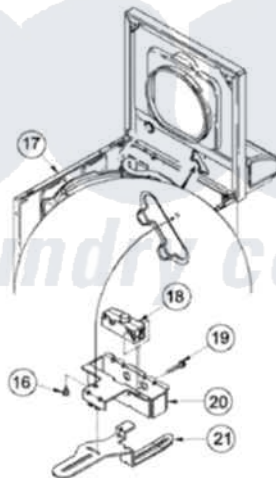

Amana ALW895SAW (BOM: PALW895SAW) 04 - CABINET TOP, DOOR, AND DOOR SWITCH

Amana Residential Amana ALW895SAW (BOM: PALW895SAW) Washer Parts Parts Diagram 04 - CABINET TOP, DOOR, AND DOOR SWITCH

Click on the part number to view part

Item	Original Part Number	Replaced By	Status	Part Description
1	40135001W	27001093		Lid
2	40121402			Panel, Back
3	501086	90767		Screw, 8A X 3/8 HeX Washer Head Tapping
4	40038001			Bumper
5	40039201	W10119828		Screw, Lid Hinge Mounting
6	40008201			Bushing, Hinge
7	40094001	40094002		Hinge, Lid Left Stop
8	40094101			Hinge, Lid Right Pass
9	20530			Screw, 10-24 x 3/8 Hex
10	40093901			Dispenser, Bleach
11	40063901			Clip, Hold Down
12	40000202W	27001182		Top
13	40102101			Cap, Hinge
14	503661	27001200		Screw

15	56080	22001650	Fastener, Spring
16	501086	90767	Screw, 8A X 3/8 HeX Washer Head Tapping
17	40076402W	37001284	Cabinet As Pack
18	40035001	27001095	Switch, Lid
19	40040701		Screw, Tapping No.6b-20
20	40009801		Holder, Lid Switch
21	40009701		Arm, Lid Switch