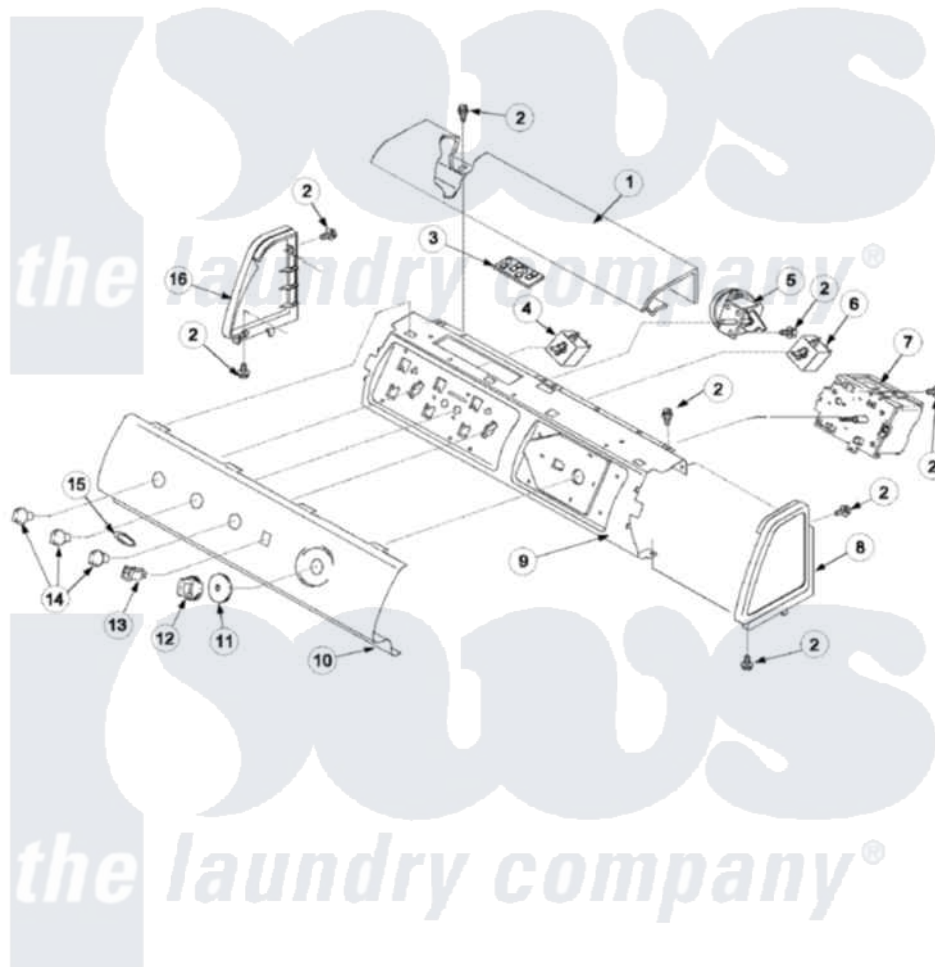

# Amana ALW895SAW (BOM: PALW895SAW) 05 - CONTROL PANEL

Amana [Residential Amana ALW895SAW \(BOM: PALW895SAW\) Washer Parts](#) Parts Diagram 05 - CONTROL PANEL  
 Click on the part number to view part

Item	Original Part Number	Replaced By	Status	Part Description
1	<a href="#">503674W</a>			Cover, Top
2	501086	<a href="#">90767</a>		Screw, 8A X 3/8 HeX Washer Head Tapping
3	<a href="#">40131001</a>			Board, Atc 3 Point
4	<a href="#">40131101</a>			Switch, Temp 6 Position
5	<a href="#">40114202</a>			Switch, Variable Pressure
6	<a href="#">40039501</a>			Switch, Speed
7	<a href="#">40131201</a>			Timer, Mallery Energy
8	40012701W		Not Available	ENDCAP (RT-WHT)
9	<a href="#">40039609</a>			Panel, Support Control
10	<a href="#">40132801W</a>			Panel, Graphic
11	40013701W	<a href="#">27001134</a>		Dial- Time
12	40014001W	<a href="#">27001133</a>		Knob- Time
13	<a href="#">38424W</a>			Switch, Rocker
14	40013401W	<a href="#">27001137</a>		Knob Sele
15	<a href="#">40083301</a>			Medallion
16	<a href="#">40012702W</a>			Endcap

NI	40131301	<a href="#">27001042</a>	Harness, Wiring
"	40100102	<a href="#">2200041</a>	Harness- W
"	RS3100007	Not Available	MNL, SVC TOP LOAD WSHR
"	RT3100024	Not Available	SHEET, TECH
"	27001001	Not Available	MANUAL, USE AND CARE (TRI)
"	<a href="#">27001142</a>		Cord, Power