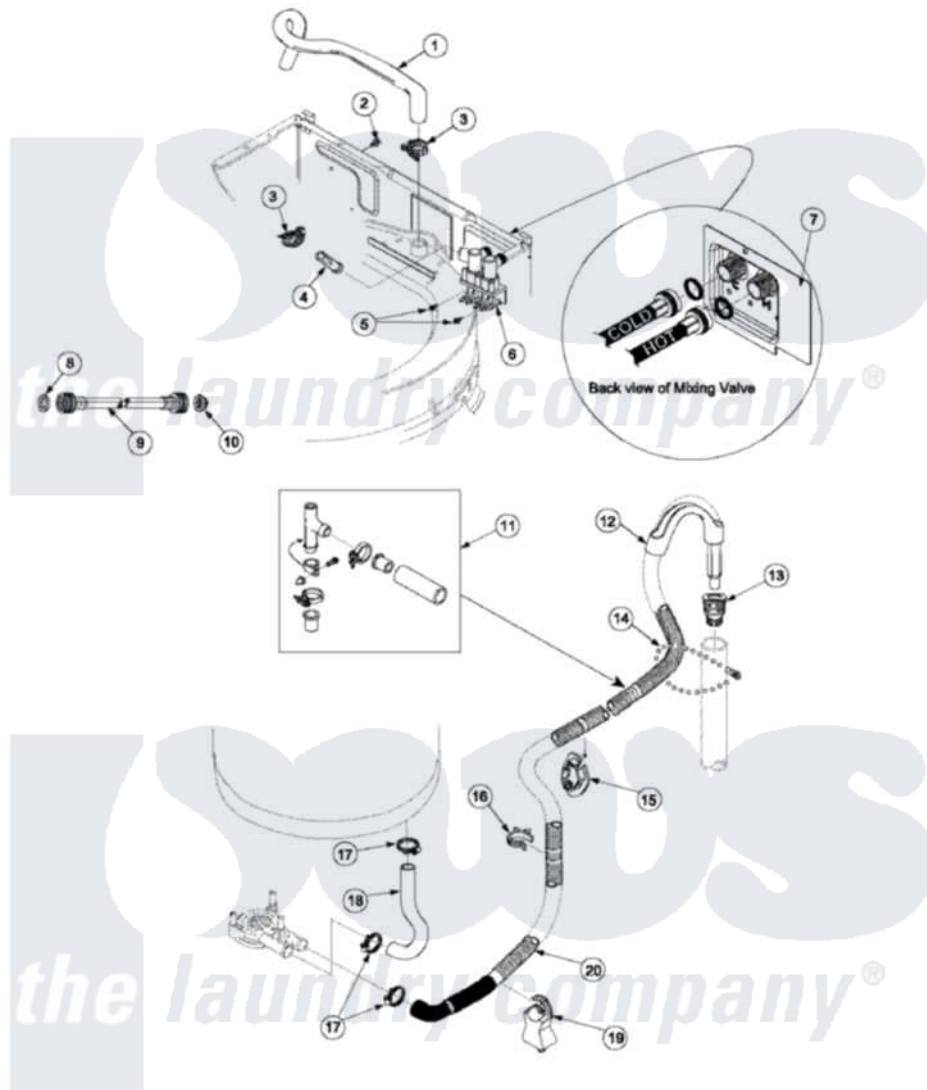

Amana ALW895SAW (BOM: PALW895SAW) 06 - MIXING VALVE AND HOSES

Amana Residential Amana ALW895SAW (BOM: PALW895SAW) Washer Parts Parts Diagram 06 - MIXING VALVE AND HOSES

Click on the part number to view part

Item	Original Part Number	Replaced By	Status	Part Description
1	40098901	27001184		Hose, Mixing Valve To Tub
2	503661	27001200		Screw
3	36801	596669		Clamp, Manifold
4	34500	22001900		Preventer, Back Flow
5	501086	90767		Screw, 8A X 3/8 HeX Washer Head Tapping
6	40107001			Valve, Mixing-E2
7	40098801			Plate, Mixing Value
8	20290	Y013783		Washer, Inlet Hose
9	40058001	76313		Hosefill
"	40058002	76313		Hosefill
10	28605	22002960		Strainer, Washer Inlet
11	562P3	76660		Break-Sphn
12	33615	22003814		Retainer, Drain Hose
13	40008101			Adapter, Standpipe

14	33489	8539404	Tie-Wire
15	40058501		Relief, Strain Drain
16	36014		Clip, Retainer-Hose
17	36802	285655	Clamp, Hose
18	40094201		Hose, Tub To Pump
19	40044901		Stand, Hose
20	40053901		Hose, Drain