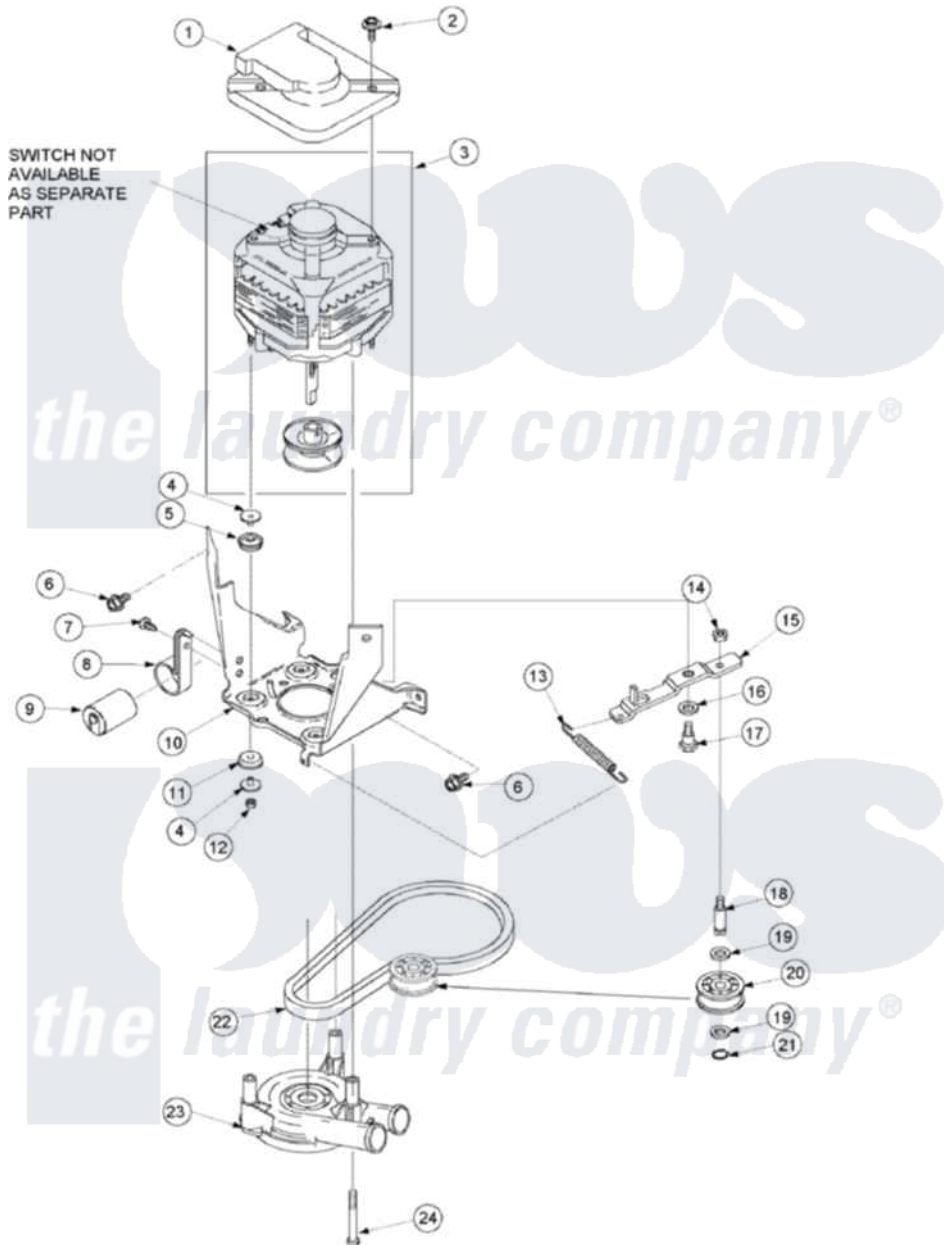

# Amana ALW895SAW (BOM: PALW895SAW) 07 - MOTOR, BELT, PUMP, AND IDLER ASSY

Amana Residential Amana ALW895SAW (BOM: PALW895SAW) Washer Parts Parts Diagram 07 - MOTOR, BELT, PUMP, AND IDLER ASSY  
 Click on the part number to view part

Item	Original Part Number	Replaced By	Status	Part Description
1	<a href="#">40112301</a>			Shield, Motor
2	40046701	<a href="#">4312464</a>		Screw
3	40096303	<a href="#">12002133</a>		Motor-Drive
4	<a href="#">40053701</a>			Post, Isolator
5	<a href="#">40053801</a>			Mount, Motor Upper
6	<a href="#">40128701</a>			Screw, 5/16-18 X .50
7	<a href="#">503688</a>			Screw, 10B-16 X .34 I
8	40047001	<a href="#">27001107</a>		Clamp, Capacitor
9	<a href="#">40084501</a>			Capacitor
10	40015502		Not Available	BRACKET,MOTOR MOUNT
11	<a href="#">40054301</a>			Mount, Motor Lower
12	40095101	<a href="#">Y707702</a>		Locknut
13	<a href="#">40061401</a>			Spring, Idler Lever
14	<a href="#">40038801</a>			Jamnut, 3/8-16
15	<a href="#">40041002</a>			Lever, Idler

16	<a href="#">40054701</a>		Washer
17	<a href="#">40038901</a>		Screw, 1/4-20
18	<a href="#">56461</a>		Shaft
19	<a href="#">52549</a>		Washer, 501 ID X3/4 Odx
20	<a href="#">40045001</a>		Idler Pulley Assembly
21	<a href="#">23748</a>		Ring, Retaining
22	40053606	<a href="#">27001006</a>	Belt, Spin And Agitator
23	40040301	<a href="#">27001233</a>	Pump
24	<a href="#">40063701</a>		Screw, 10-16 x 1.75
NI	40069501	Not Available	MOTOR MOUNT LOWER ASSEMBLY
"	40069401	Not Available	MOTOR MOUNT UPPER ASSEMBLY