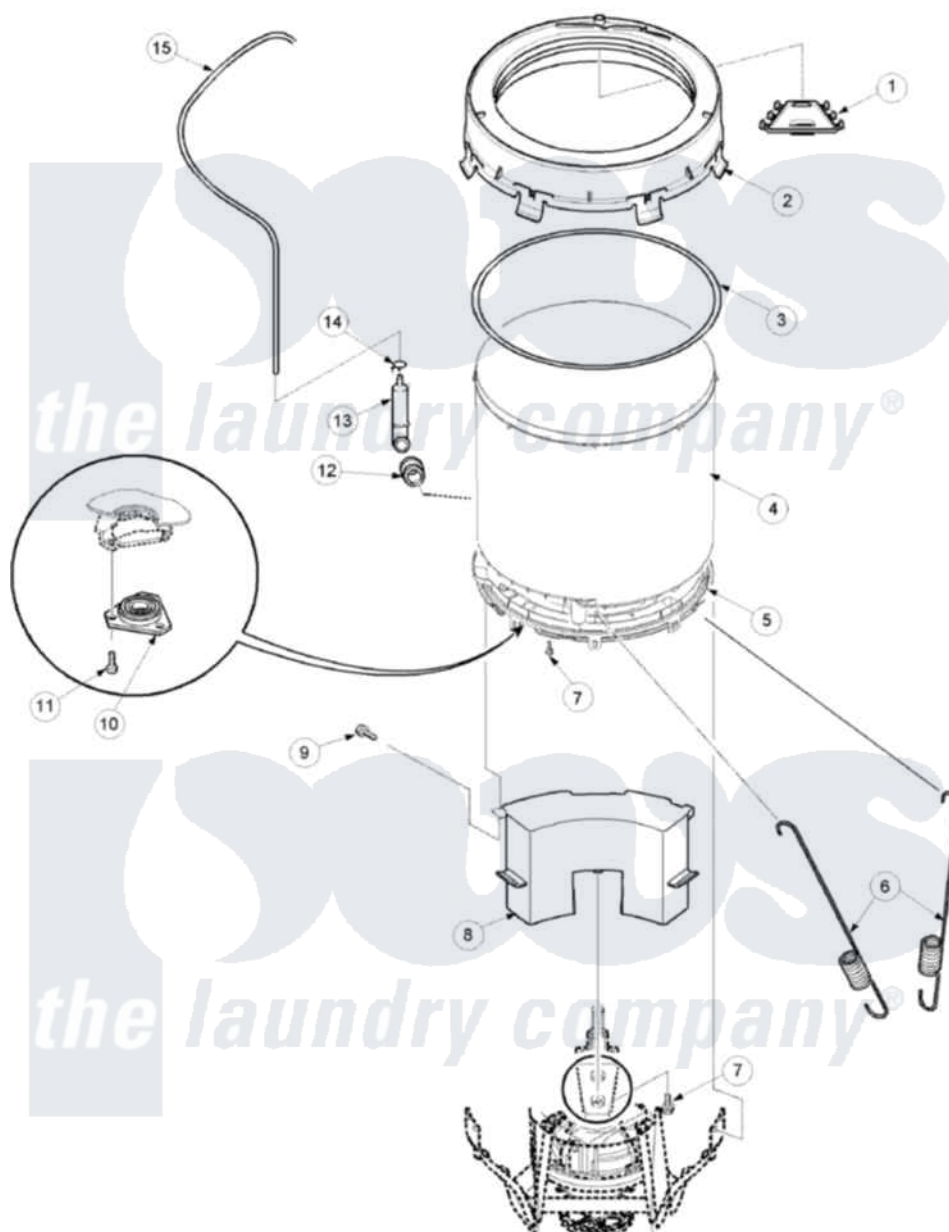

Amana ALW895SAW (BOM: PALW895SAW) 08 - OUTER TUB AND PRESSURE TUBE

Amana Residential Amana ALW895SAW (BOM: PALW895SAW) Washer Parts Parts Diagram 08 - OUTER TUB AND PRESSURE TUBE

Click on the part number to view part

Item	Original Part Number	Replaced By	Status	Part Description
1	40001901		Not Available	CHANNEL, WATER INLET
2	40111101		Not Available	COVER, OUTER TUB
3	40076601			Gasket, Tub Cover
4	40111001	40111001P		Tub, Plastic Outer
5	40001102	40001102P		Bottom, Outer Tub
6	40045202			Spring, Tall Tub
7	40064301			Screw, 1/4-15 x 3/4 Hex
8	40015902		Not Available	ASSY, COUNTERWEIGHT
9	40070401			Screw, 1/4-20 x 7/8 Hex
10	40004201	40004201P		Main Bearing Assembly
11	40128701			Screw, 5/16-18 X .50
12	40037801			Grommet
13	40008501			Assembly, Pressure Bulb
14	40054901	596669		Clamp, Manifold
15	40065001	21001748		Hose, Pressure Switch