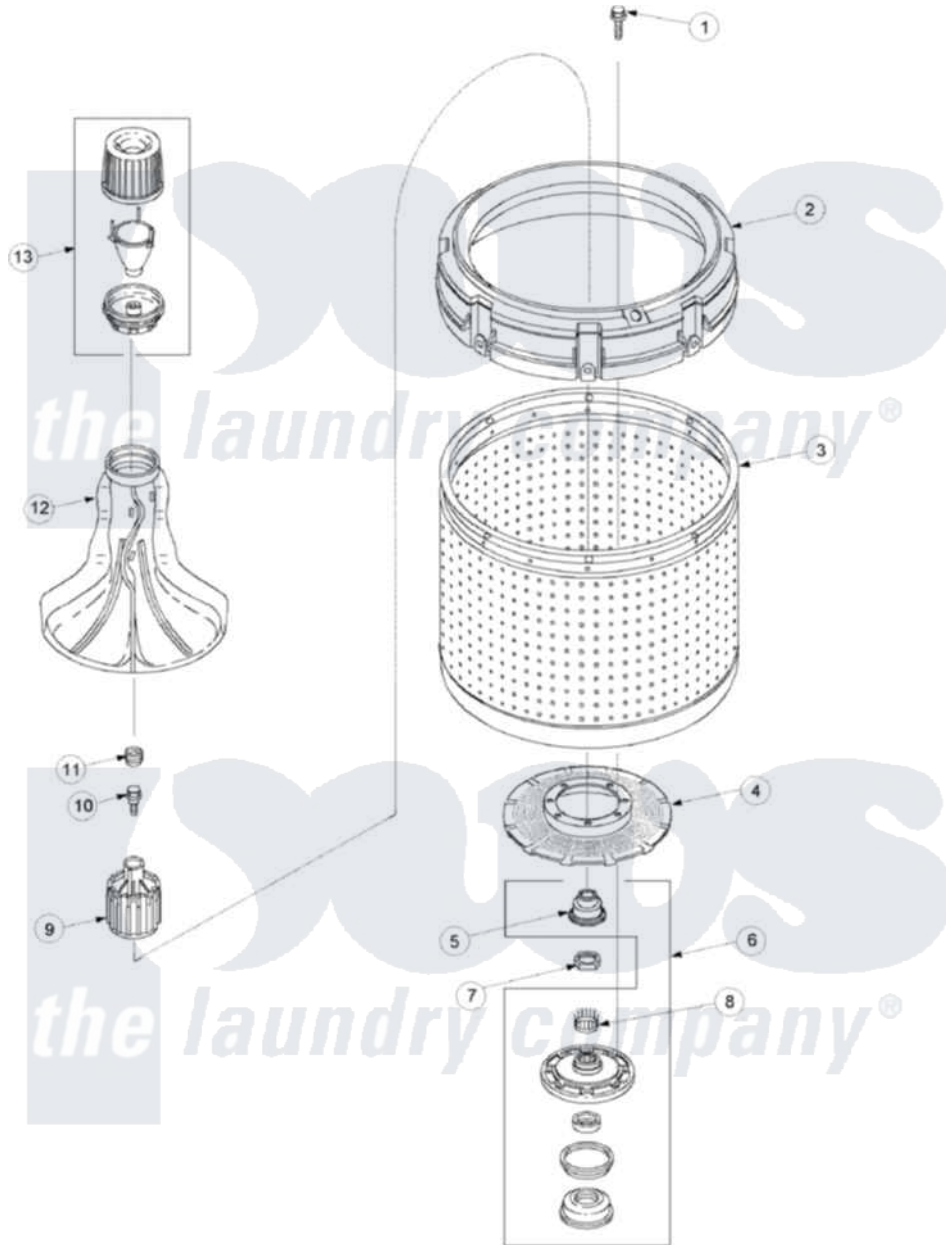

**Amana ALW895SAW (BOM: PALW895SAW1) 01 - AGITATOR, DRIVE BELL, WASHTUB AND HUB**

Amana Residential Amana ALW895SAW (BOM: PALW895SAW1) Washer Parts Parts Diagram 01 - AGITATOR, DRIVE BELL, WASHTUB AND HUB  
 Click on the part number to view part

Item	Original Part Number	Replaced By	Status	Part Description
1	40063301	<a href="#">3400527</a>		Screw
2	40002901	<a href="#">27001052</a>		Balance Ring
3	40000801	<a href="#">719P3</a>		Assembly- Wash
4	<a href="#">40008001</a>			Filter, Lint
5	<a href="#">40016101</a>			Seal, Bell Drive
6	<a href="#">R9900457</a>			Kit, Hub And Seal
7	<a href="#">40016301</a>			Nut, Lock
8	<a href="#">40008301</a>			Insert, Spline
9	<a href="#">R9900189</a>			Kit, Drive Bell And Seal
10	<a href="#">40065102</a>			Screw, Shoulder 1/4
11	<a href="#">40008401</a>			Plug, Bell
12	<a href="#">40000501W</a>			Agitator, Flex Vane
13	<a href="#">40002101W</a>			Assembly, Fabric Softner