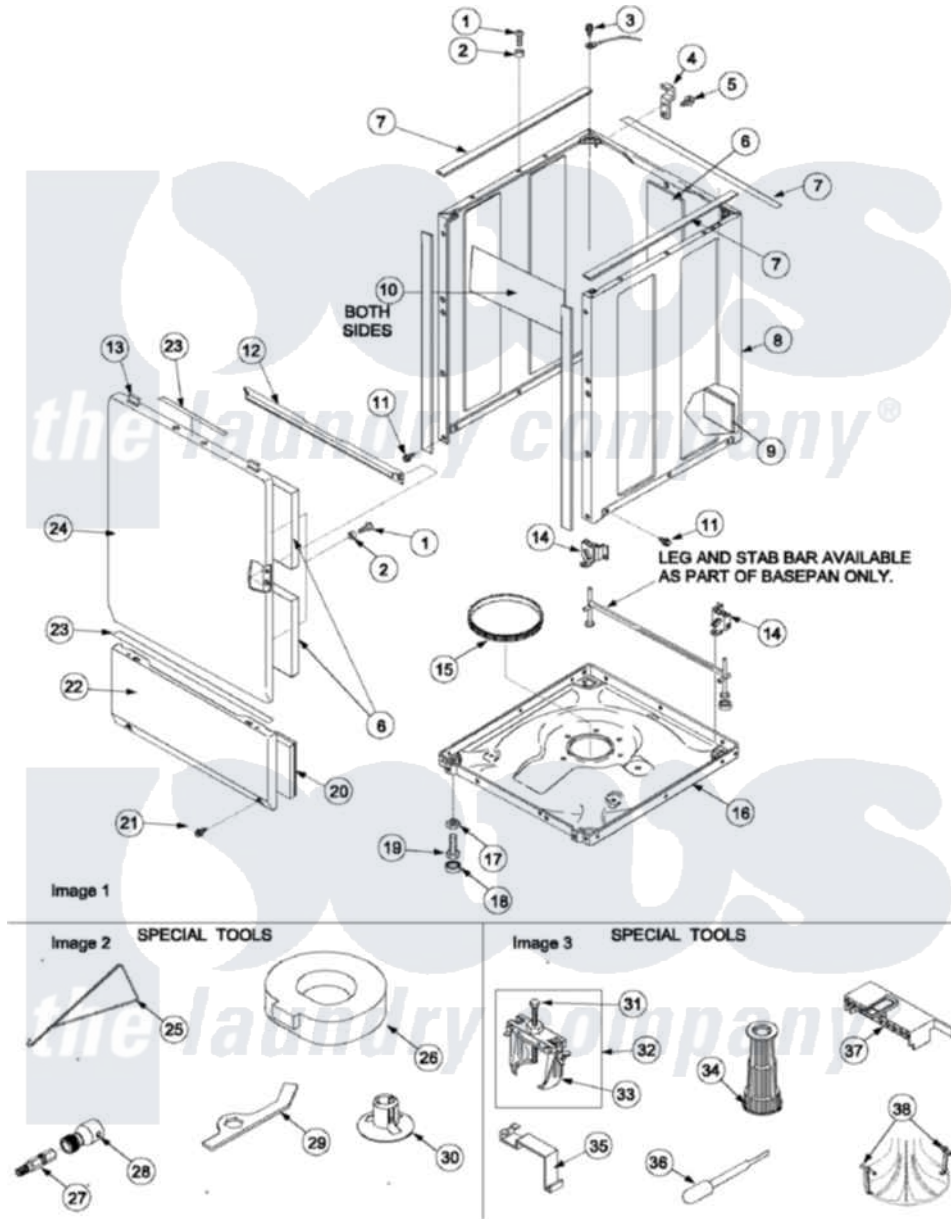

**Amana ALW895SAW (BOM: PALW895SAW1) 02 - BASE, CABINET, FRONT AND SPECIAL TOOLS**

Amana Residential Amana ALW895SAW (BOM: PALW895SAW1) Washer Parts Parts Diagram 02 - BASE, CABINET, FRONT AND SPECIAL TOOLS  
 Click on the part number to view part

Item	Original Part Number	Replaced By	Status	Part Description
1	32671	<a href="#">Y014874</a>		Screw, Idler Arm And Sleeve
2	<a href="#">505187</a>			Locator, Panel
3	<a href="#">20530</a>			Screw, 10-24 x 3/8 Hex
4	<a href="#">500003</a>			Hinge, Top
5	40064801	<a href="#">3390631</a>		Screw, 10-16 X 3/8
6	<a href="#">40106101</a>			Foam, 6" X 13" X 1"
"	<a href="#">40106401</a>			Foil, 6" X 20" X 5p5
7	685366		Not Available	TAPE,FOAM
8	40076402W	<a href="#">37001284</a>		Cabinet As Pack
9	<a href="#">40106301</a>			Foam, 5" X 5" X 1/2"
10	685368	<a href="#">22001817</a>		Sheet, Sound Damper
11	40038201	<a href="#">27001200</a>		Screw
12	56486		Not Available	BRACE, TOP
13	56080	<a href="#">22001650</a>		Fastener, Spring
14	<a href="#">40031501</a>			Bracket, Self Leveling