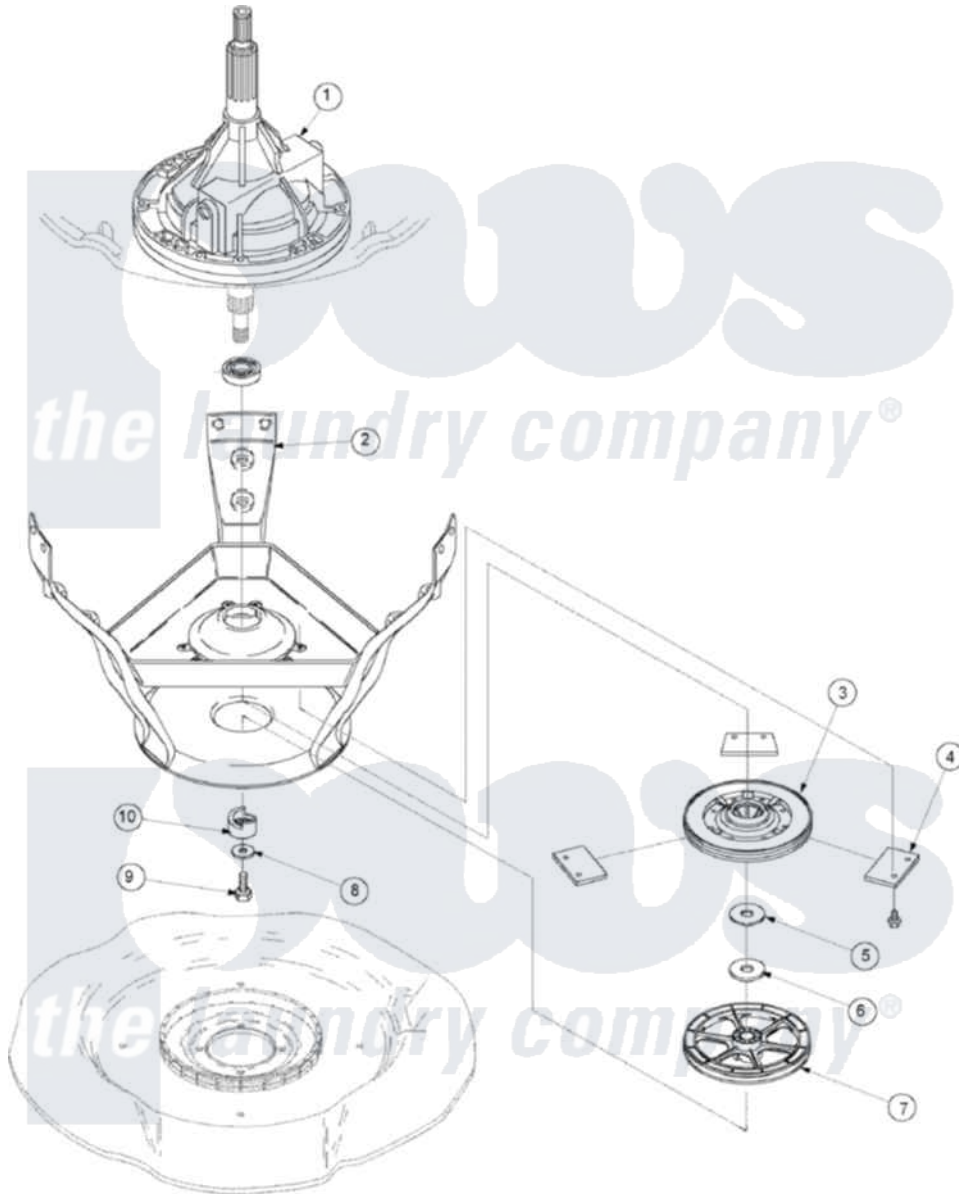

Amana ALW895SAW (BOM: PALW895SAW1) 03 - BEARINGS, BRAKE, AND TRANSMISSION

Amana Residential Amana ALW895SAW (BOM: PALW895SAW1) Washer Parts Parts Diagram 03 - BEARINGS, BRAKE, AND TRANSMISSION
 Click on the part number to view part

Item	Original Part Number	Replaced By	Status	Part Description
1	40032701	12002177		Transmison
2	40070001	12002013		Base
3	R9900474			Brake Assembly
4	R0000014			Kit, Brake Pad
5	40065701			Washer, 2 Odx.63 ID
6	40063201			Washer, Flat
7	40047102			Pulley, Spin/Agit
8	40041501			Washer
9	40063401			Screw, 1/4-20 x 5/8 Hex
10	40047402			Helix, Plastic
NI	26594P			Grease, Silicone - 2 Oz Tube