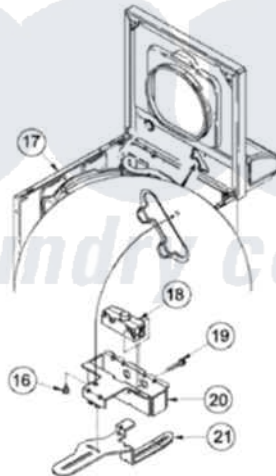

Amana ALW895SAW (BOM: PALW895SAW1) 04 - CABINET TOP, DOOR, AND DOOR SWITCH

Amana Residential Amana ALW895SAW (BOM: PALW895SAW1) Washer Parts Parts Diagram 04 - CABINET TOP, DOOR, AND DOOR SWITCH
 Click on the part number to view part

Item	Original Part Number	Replaced By	Status	Part Description
1	40135001W	27001093		Lid
2	40121402			Panel, Back
3	501086	90767		Screw, 8A X 3/8 HeX Washer Head Tapping
4	40038001			Bumper
5	40039201	W10119828		Screw, Lid Hinge Mounting
6	40008201			Bushing, Hinge
7	40094001	40094002		Hinge, Lid Left Stop
8	40094101			Hinge, Lid Right Pass
9	20530			Screw, 10-24 x 3/8 Hex
10	40093901			Dispenser, Bleach
11	40063901			Clip, Hold Down
12	40000202W	27001182		Top
13	40102101			Cap, Hinge
14	503661	27001200		Screw

15	56080	22001650	Fastener, Spring
16	501086	90767	Screw, 8A X 3/8 HeX Washer Head Tapping
17	40076402W	37001284	Cabinet As Pack
18	40035001	27001095	Switch, Lid
19	40040701		Screw, Tapping No.6b-20
20	40009801		Holder, Lid Switch
21	40009701		Arm, Lid Switch