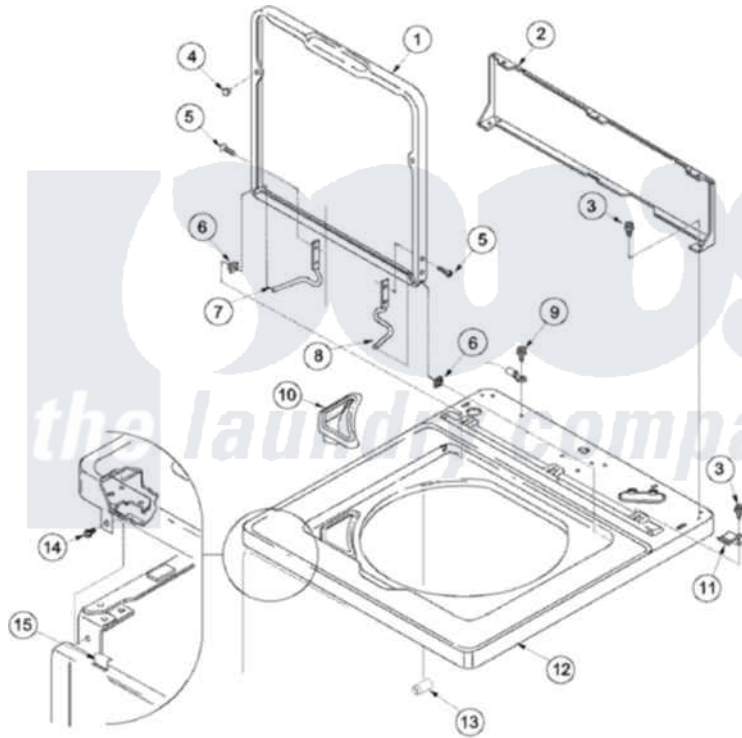

Amana ALW895SAW (BOM: PALW895SAW1) 04 - CABINET TOP, DOOR, AND DOOR SWITCH

Amana Residential Amana ALW895SAW (BOM: PALW895SAW1) Washer Parts Parts Diagram 04 - CABINET TOP, DOOR, AND DOOR SWITCH
 Click on the part number to view part

Item	Original Part Number	Replaced By	Status	Part Description
1	40135001W	27001093		Lid
2	40121402			Panel, Back
3	501086	90767		Screw, 8A X 3/8 HeX Washer Head Tapping
4	40038001			Bumper
5	40039201	W10119828		Screw, Lid Hinge Mounting
6	40008201			Bushing, Hinge
7	40094001	40094002		Hinge, Lid Left Stop
8	40094101			Hinge, Lid Right Pass
9	20530			Screw, 10-24 x 3/8 Hex
10	40093901			Dispenser, Bleach
11	40063901			Clip, Hold Down
12	40000202W	27001182		Top
13	40102101			Cap, Hinge
14	503661	27001200		Screw

15	56080	22001650	Fastener, Spring
16	501086	90767	Screw, 8A X 3/8 HeX Washer Head Tapping
17	40076402W	37001284	Cabinet As Pack
18	40035001	27001095	Switch, Lid
19	40040701		Screw, Tapping No.6b-20
20	40009801		Holder, Lid Switch
21	40009701		Arm, Lid Switch