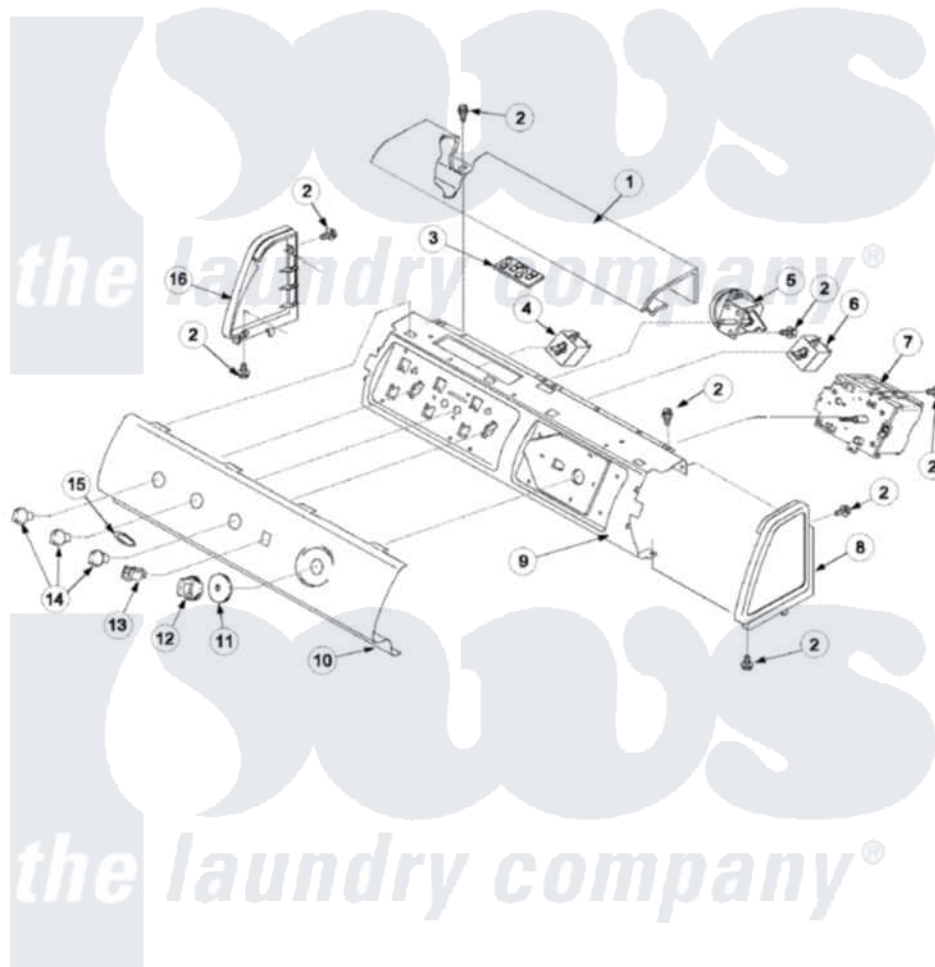

Amana ALW895SAW (BOM: PALW895SAW1) 05 - CONTROL PANEL

Amana Residential Amana ALW895SAW (BOM: PALW895SAW1) Washer Parts Parts Diagram 05 - CONTROL PANEL
 Click on the part number to view part

Item	Original Part Number	Replaced By	Status	Part Description
1	503674W			Cover, Top
2	501086	90767		Screw, 8A X 3/8 HeX Washer Head Tapping
3	40131001			Board, Atc 3 Point
4	40131101			Switch, Temp 6 Position
5	40114202			Switch, Variable Pressure
6	40039501			Switch, Speed
7	40131201			Timer, Mallory Energy
8	40012701W		Not Available	ENDCAP (RT-WHT)
9	40039609			Panel, Support Control
10	40132801W			Panel, Graphic
11	40013701W	27001134		Dial- Time
12	40014001W	27001133		Knob- Time
13	38424W			Switch, Rocker
14	40013401W	27001137		Knob Sele
15	40083301			Medallion
16	40012702W			Endcap

NI	40131301	27001042	Harness, Wiring
"	40100102	2200041	Harness- W
"	RS3100007	Not Available	MNL, SVC TOP LOAD WSHR
"	RT3100024	Not Available	SHEET, TECH
"	27001001	Not Available	MANUAL, USE AND CARE (TRI)
"	27001142		Cord, Power