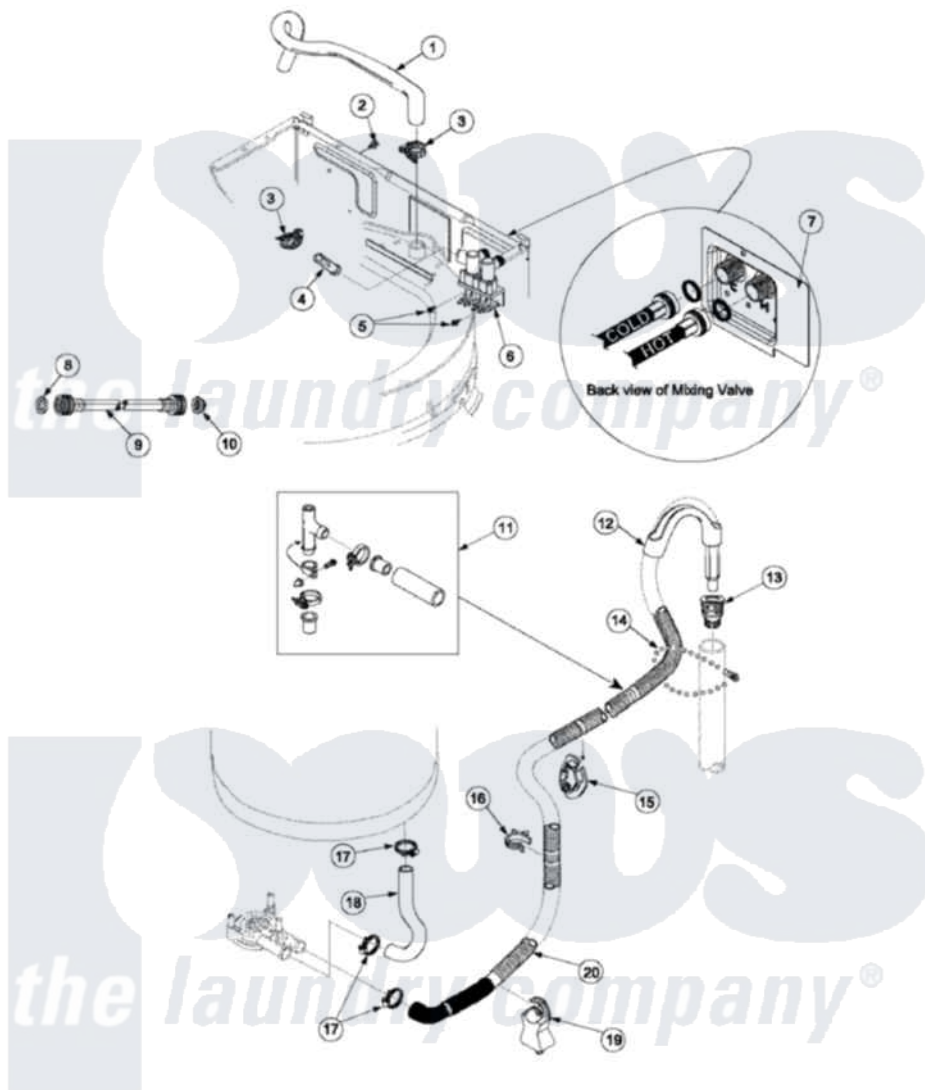

Amana ALW895SAW (BOM: PALW895SAW1) 06 - MIXING VALVE AND HOSES

Amana Residential Amana ALW895SAW (BOM: PALW895SAW1) Washer Parts Parts Diagram 06 - MIXING VALVE AND HOSES

[Click on the part number to view part](#)

Item	Original Part Number	Replaced By	Status	Part Description
1	40098901	27001184		Hose, Mixing Valve To Tub
2	503661	27001200		Screw
3	36801	596669		Clamp, Manifold
4	34500	22001900		Preventer, Back Flow
5	501086	90767		Screw, 8A X 3/8 HeX Washer Head Tapping
6	40107001			Valve, Mixing-E2
7	40098801			Plate, Mixing Value
8	20290	Y013783		Washer, Inlet Hose
9	40058001	76313		Hosefill
"	40058002	76313		Hosefill
10	28605	22002960		Strainer, Washer Inlet
11	562P3	76660		Break-Sphn
12	33615	22003814		Retainer, Drain Hose
13	40008101			Adapter, Standpipe

14	33489	8539404	Tie-Wire
15	40058501		Relief, Strain Drain
16	36014		Clip, Retainer-Hose
17	36802	285655	Clamp, Hose
18	40094201		Hose, Tub To Pump
19	40044901		Stand, Hose
20	40053901		Hose, Drain