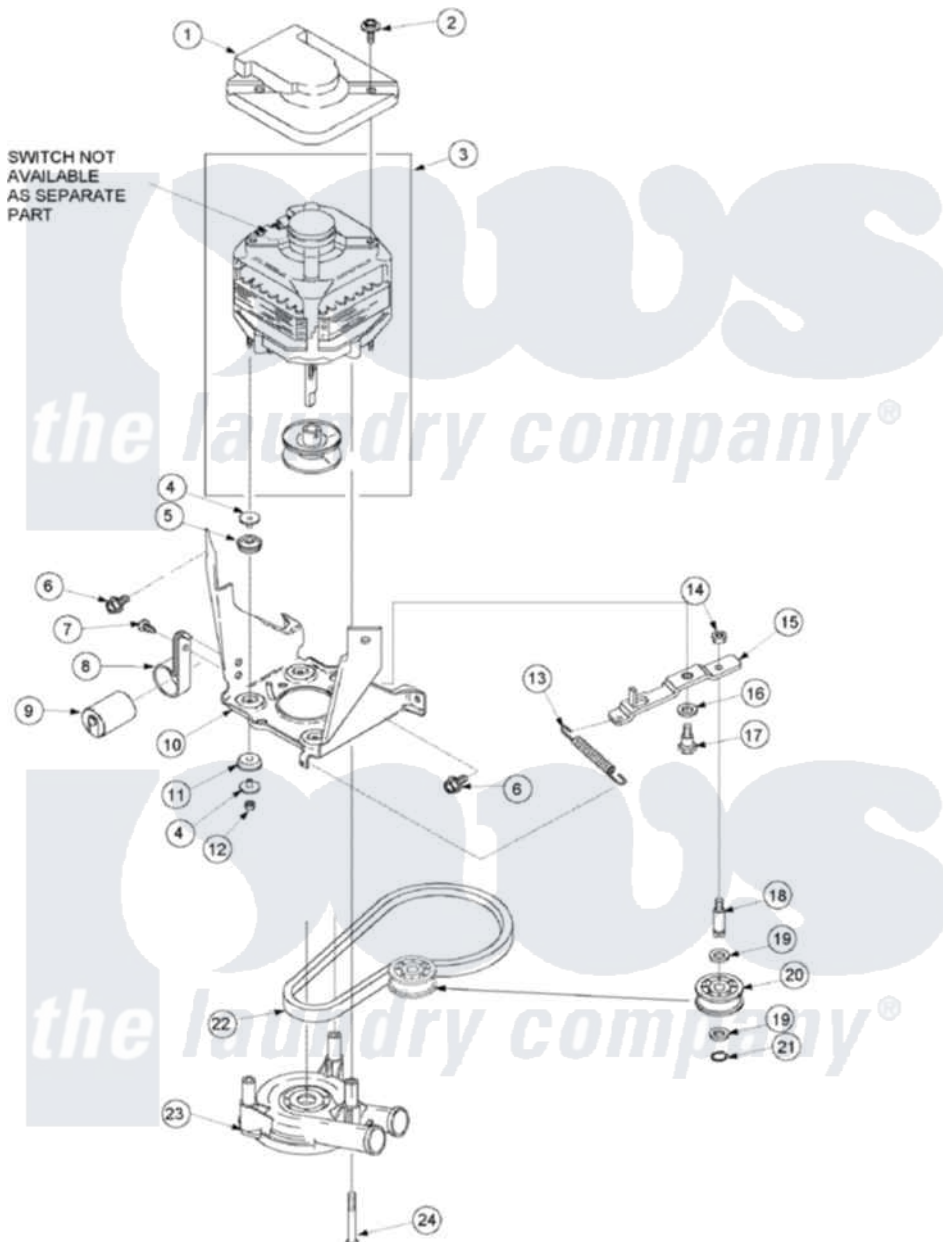

Amana ALW895SAW (BOM: PALW895SAW1) 07 - MOTOR, BELT, PUMP, AND IDLER ASSY

Amana Residential Amana ALW895SAW (BOM: PALW895SAW1) Washer Parts Parts Diagram 07 - MOTOR, BELT, PUMP, AND IDLER ASSY
 Click on the part number to view part

Item	Original Part Number	Replaced By	Status	Part Description
1	40112301			Shield, Motor
2	40046701	4312464		Screw
3	40096303	12002133		Motor-Drive
4	40053701			Post, Isolator
5	40053801			Mount, Motor Upper
6	40128701			Screw, 5/16-18 X .50
7	503688			Screw, 10B-16 X .34 I
8	40047001	27001107		Clamp, Capacitor
9	40084501			Capacitor
10	40015502		Not Available	BRACKET,MOTOR MOUNT
11	40054301			Mount, Motor Lower
12	40095101	Y707702		Locknut
13	40061401			Spring, Idler Lever
14	40038801			Jamnut, 3/8-16
15	40041002			Lever, Idler

16	40054701		Washer
17	40038901		Screw, 1/4-20
18	56461		Shaft
19	52549		Washer, 501 ID X3/4 Odx
20	40045001		Idler Pulley Assembly
21	23748		Ring, Retaining
22	40053606	27001006	Belt, Spin And Agitator
23	40040301	27001233	Pump
24	40063701		Screw, 10-16 x 1.75
NI	40069501	Not Available	MOTOR MOUNT LOWER ASSEMBLY
"	40069401	Not Available	MOTOR MOUNT UPPER ASSEMBLY