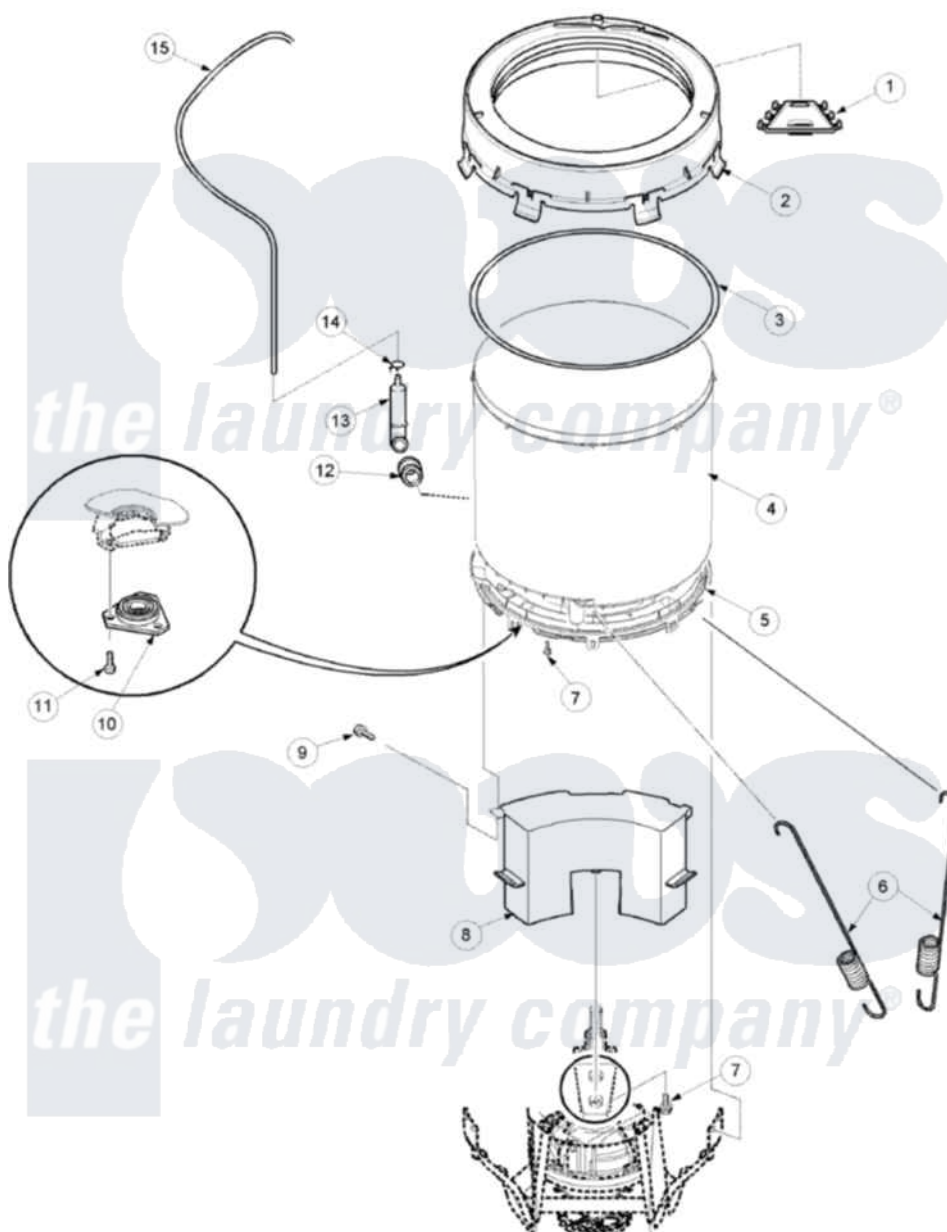

Amana ALW895SAW (BOM: PALW895SAW1) 08 - OUTER TUB AND PRESSURE TUBE

Amana Residential Amana ALW895SAW (BOM: PALW895SAW1) Washer Parts Parts Diagram 08 - OUTER TUB AND PRESSURE TUBE

[Click on the part number to view part](#)

Item	Original Part Number	Replaced By	Status	Part Description
1	40001901		Not Available	CHANNEL, WATER INLET
2	40111101		Not Available	COVER, OUTER TUB
3	40076601			Gasket, Tub Cover
4	40111001	40111001P		Tub, Plastic Outer
5	40001102	40001102P		Bottom, Outer Tub
6	40045202			Spring, Tall Tub
7	40064301			Screw, 1/4-15 x 3/4 Hex
8	40015902		Not Available	ASSY, COUNTERWEIGHT
9	40070401			Screw, 1/4-20 x 7/8 Hex
10	40004201	40004201P		Main Bearing Assembly
11	40128701			Screw, 5/16-18 X .50
12	40037801			Grommet
13	40008501			Assembly, Pressure Bulb
14	40054901	596669		Clamp, Manifold
15	40065001	21001748		Hose, Pressure Switch