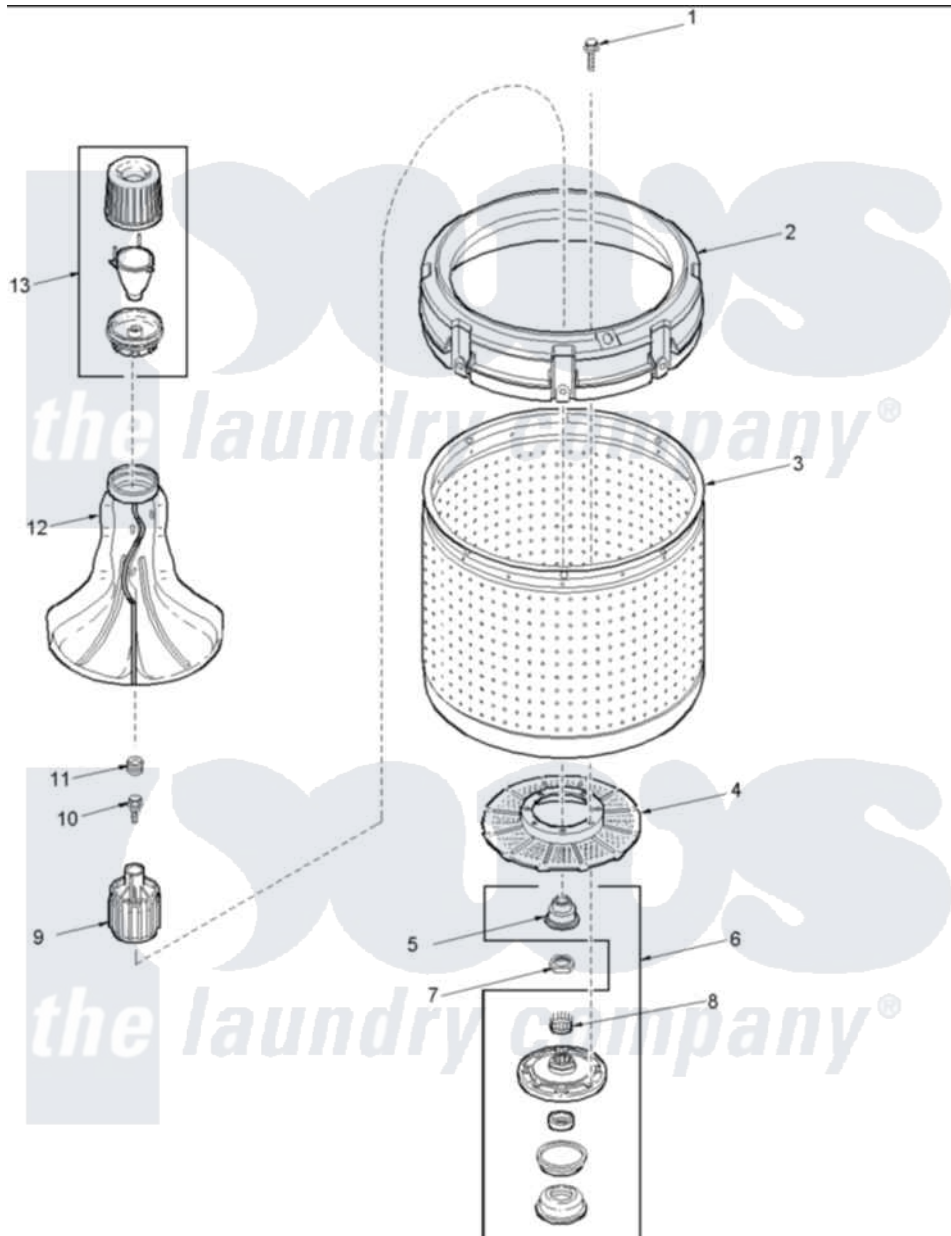

# Amana ALW990EAC (BOM: PALW990EAC) 01 - Agitator, Drive Bell, Washtub and Hub

Amana Residential Amana ALW990EAC (BOM: PALW990EAC) Washer Parts Parts Diagram 01 - Agitator, Drive Bell, Washtub and Hub

[Click on the part number to view part](#)

Item	Original Part Number	Replaced By	Status	Part Description
1	40063301	<a href="#">3400527</a>		Screw
2	40002901	<a href="#">27001052</a>		Balance Ring
3	40000802P	<a href="#">719P3</a>		Assembly- Wash
4	<a href="#">40008001</a>			Filter, Lint
5	<a href="#">40016101</a>			Seal, Bell Drive
6	<a href="#">R9900457</a>			Kit, Hub And Seal
7	<a href="#">40016301</a>			Nut, Lock
8	<a href="#">40008301</a>			Insert, Spline
9	<a href="#">R9900189</a>			Kit, Drive Bell And Seal
10	<a href="#">40065102</a>			Screw, Shoulder 1/4
11	<a href="#">40008401</a>			Plug, Bell
12	<a href="#">40000501W</a>			Agitator, Flex Vane
13	<a href="#">40002101W</a>			Assembly, Fabric Softner