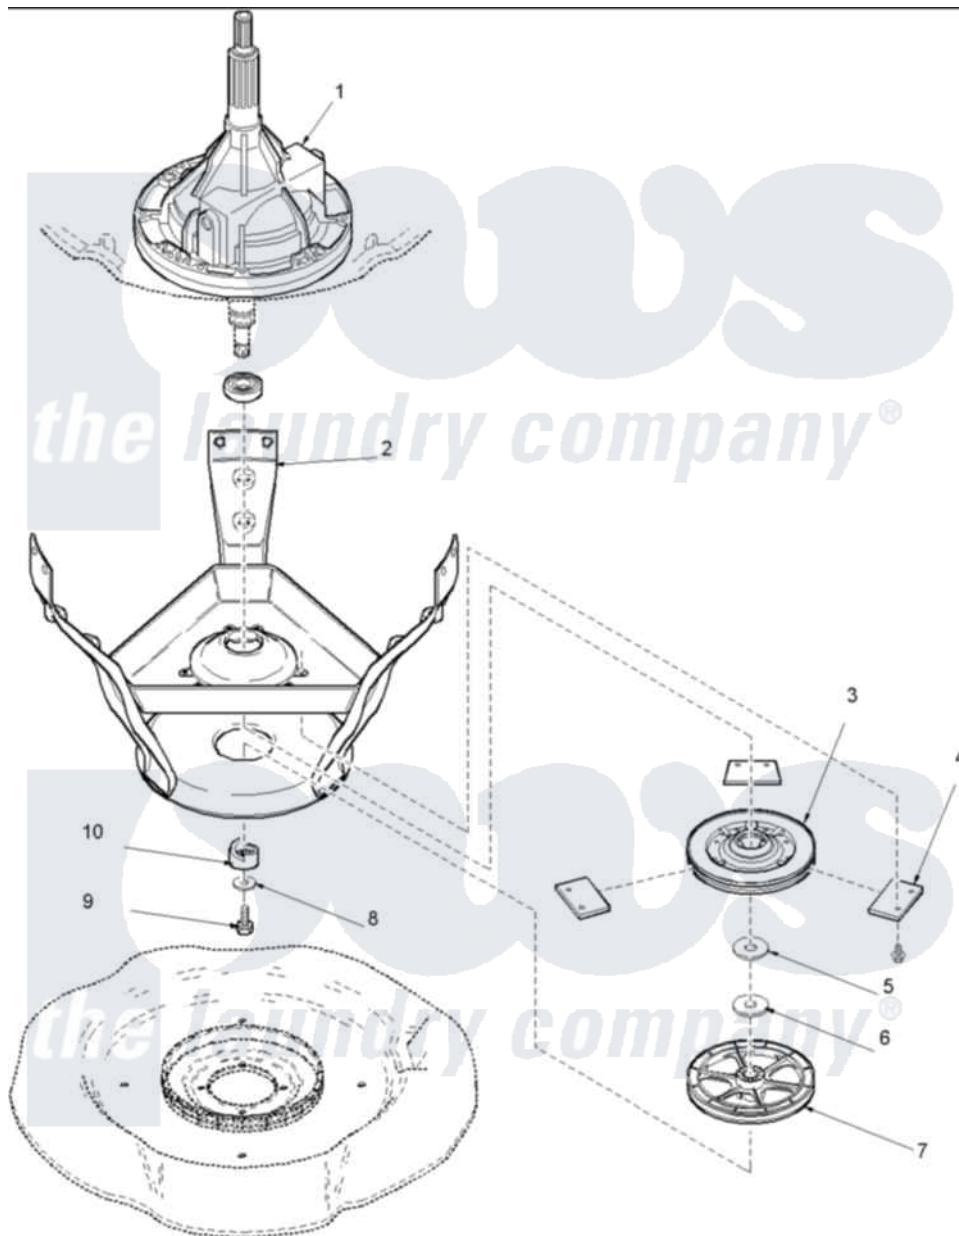

Amana ALW990EAC (BOM: PALW990EAC) 03 - Bearings, Brake, and Transmission

Amana Residential Amana ALW990EAC (BOM: PALW990EAC) Washer Parts Parts Diagram 03 - Bearings, Brake, and Transmission
 Click on the part number to view part

Item	Original Part Number	Replaced By	Status	Part Description
1	40032701	12002177		Transmison
2	40070001	12002013		Base
3	40003103	R9900474		Brake Assembly
4	R0000014			Kit, Brake Pad
5	40065701			Washer, 2 Odx.63 ID
6	40063201			Washer, Flat
7	40047101	40047102		Pulley, Spin/Agit
8	40041501			Washer
9	40063401			Screw, 1/4-20 x 5/8 Hex
10	40047402			Helix, Plastic
"	40047401	40047402		Helix, Plastic
NI	26594P			Grease, Silicone - 2 Oz Tube