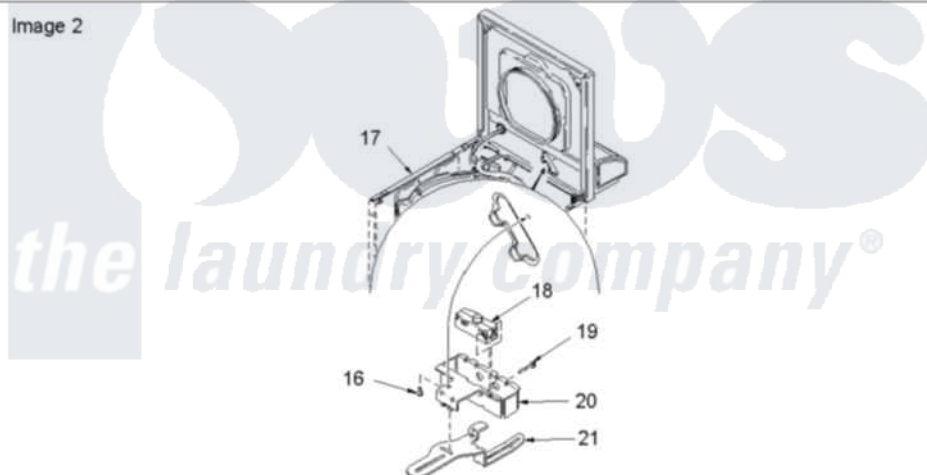

Amana ALW990EAC (BOM: PALW990EAC) 04 - Cabinet Top, Door, and Door Switch

Image 1

Image 2

Amana Residential Amana ALW990EAC (BOM: PALW990EAC) Washer Parts Parts Diagram 04 - Cabinet Top, Door, and Door Switch

[Click on the part number to view part](#)

Item	Original Part Number	Replaced By	Status	Part Description
1	40111301W	27001093		Lid
"	40111301C		Not Available	LID,W/INSTRUCTIONS
2	40051401		Not Available	PANEL,HOME HOOD BACK
"	40121402			Panel, Back
3	501086	90767		Screw, 8A X 3/8 HeX Washer Head Tapping
4	40038001			Bumper
5	40039201	W10119828		Screw, Lid Hinge Mounting
6	40008201			Bushing, Hinge
7	40094002			Hinge, Lid Left Stop
8	40094101			Hinge, Lid Right Pass
9	20530			Screw, 10-24 x 3/8 Hex
10	40093901			Dispenser, Bleach
11	40063901			Clip, Hold Down
12	40000202C	27001183		Top

13	40102101		Cap, Hinge
14	503661	27001200	Screw
15	56080	22001650	Fastener, Spring
16	501086	90767	Screw, 8A X 3/8 HeX Washer Head Tapping
17	40076402W	37001284	Cabinet As Pack
"	40076402C	40076402CP	Cabinet, Dryer And Washer
"	40076401CP	40076402CP	Cabinet, Dryer And Washer
18	40035001	27001095	Switch, Lid
19	40040701		Screw, Tapping No.6b-20
20	40009801		Holder, Lid Switch
21	40009701		Arm, Lid Switch