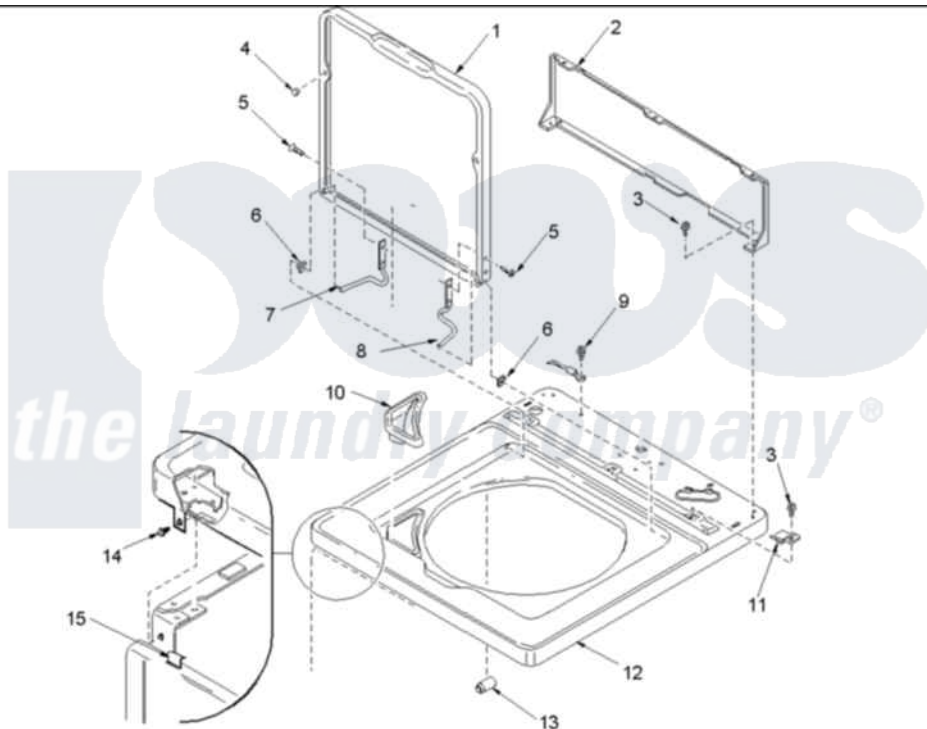

Amana ALW990EAC (BOM: PALW990EAC) 04 - Cabinet Top, Door, and Door Switch

Image 1

Image 2

Amana Residential Amana ALW990EAC (BOM: PALW990EAC) Washer Parts Parts Diagram 04 - Cabinet Top, Door, and Door Switch

[Click on the part number to view part](#)

Item	Original Part Number	Replaced By	Status	Part Description
1	40111301W	27001093		Lid
"	40111301C		Not Available	LID,W/INSTRUCTIONS
2	40051401		Not Available	PANEL,HOME HOOD BACK
"	40121402			Panel, Back
3	501086	90767		Screw, 8A X 3/8 HeX Washer Head Tapping
4	40038001			Bumper
5	40039201	W10119828		Screw, Lid Hinge Mounting
6	40008201			Bushing, Hinge
7	40094002			Hinge, Lid Left Stop
8	40094101			Hinge, Lid Right Pass
9	20530			Screw, 10-24 x 3/8 Hex
10	40093901			Dispenser, Bleach
11	40063901			Clip, Hold Down
12	40000202C	27001183		Top