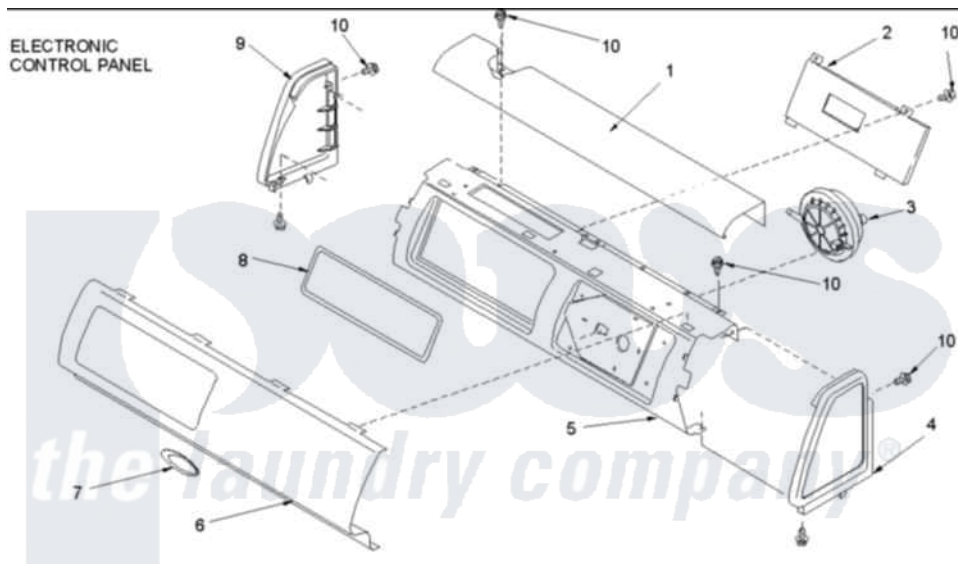

Amana ALW990EAC (BOM: PALW990EAC) 05 - Control Panels

Amana Residential Amana ALW990EAC (BOM: PALW990EAC) Washer Parts Diagram 05 - Control Panels
 Click on the part number to view part

| Item | Original Part Number | Replaced By | Status | Part Description |
|------|----------------------------|-------------------------|---------------|---|
| 1 | 503674C | | | Cover, Top |
| 2 | 40081201CP | | | Assembly, Elec Con And Over |
| 3 | 40082401 | 39078 | | Switch- Pr |
| 4 | 40012701C | | Not Available | ENDCAP (RT-BSQ) |
| 5 | 40039603 | | Not Available | PANEL,SUPP CONTROL |
| 6 | 40091301C | | Not Available | PANEL,GRAPHIC(BISQUE) |
| 7 | 40083301 | | | Medallion |
| 8 | 40074001 | | | Gasket, Electronic |
| 9 | 40012702C | | Not Available | ENDCAP (LT-BSQ) |
| 10 | 501086 | 90767 | | Screw, 8A X 3/8 HeX Washer Head Tapping |
| NI | 40100901 | | | Assembly, Wire Harness Hood |
| " | 40100102 | 2200041 | | Harness- W |