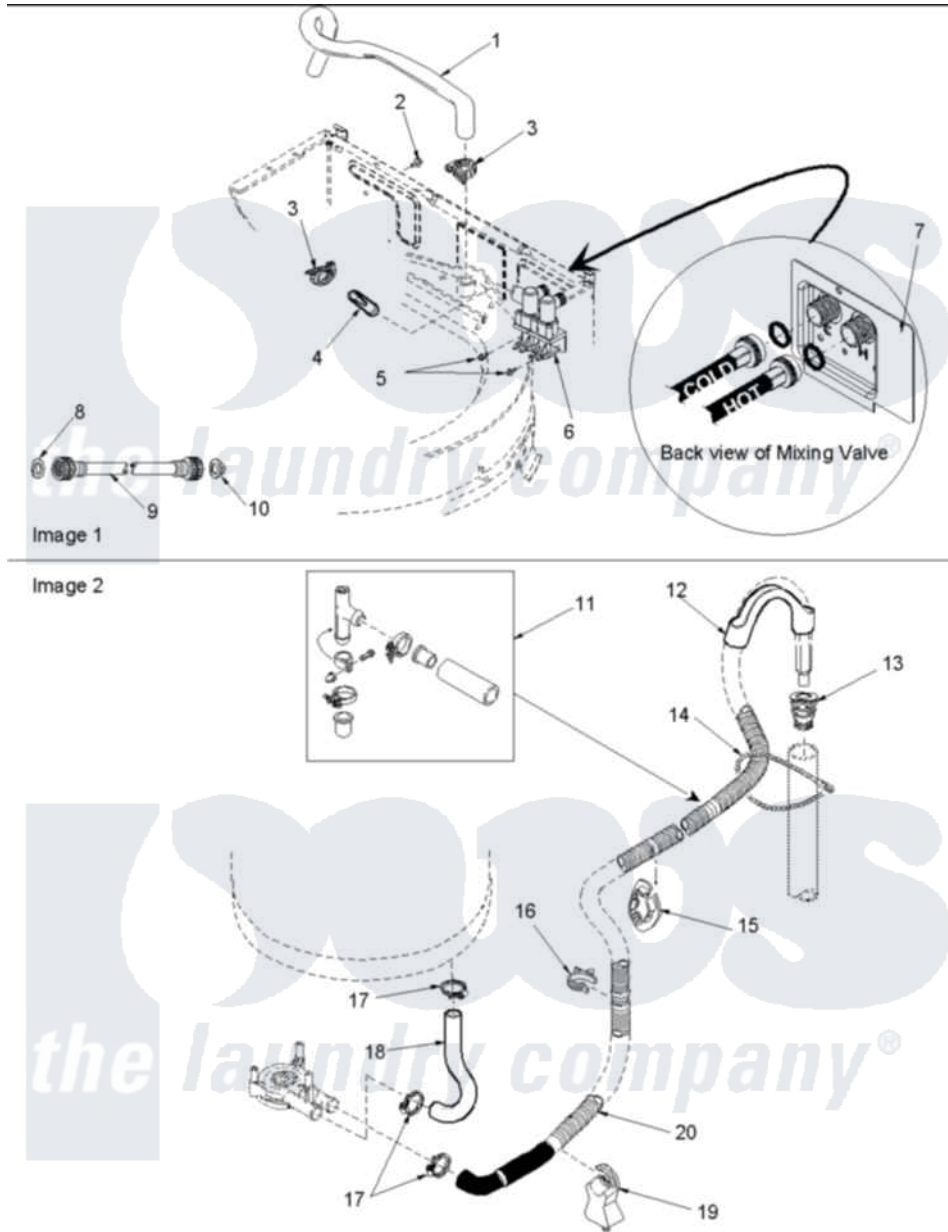

# Amana ALW990EAC (BOM: PALW990EAC) 06 - Mixing Valve and Hoses

Amana Residential Amana ALW990EAC (BOM: PALW990EAC) Washer Parts Parts Diagram 06 - Mixing Valve and Hoses

Click on the part number to view part

Item	Original Part Number	Replaced By	Status	Part Description
1	<a href="#">40038401</a>			Hose
2	503661	<a href="#">27001200</a>		Screw
3	36801	<a href="#">596669</a>		Clamp, Manifold
4	34500	<a href="#">22001900</a>		Preventer, Back Flow
5	501086	<a href="#">90767</a>		Screw, 8A X 3/8 HeX Washer Head Tapping
6	<a href="#">40093401</a>			Valve, Mix N51 W/ Thermistor
7	40061701		Not Available	PLATE,MIXING VALVE
8	20290	<a href="#">Y013783</a>		Washer, Inlet Hose
9	40058001	<a href="#">76313</a>		Hosefill
"	40058002	<a href="#">76313</a>		Hosefill
10	28605	<a href="#">22002960</a>		Strainer, Washer Inlet
11	562P3	<a href="#">76660</a>		Break-Sphn
12	33615	<a href="#">22003814</a>		Retainer, Drain Hose
13	<a href="#">40008101</a>			Adapter, Standpipe
14	33489	<a href="#">8539404</a>		Tie-Wire

15	<a href="#">40058501</a>	Relief, Strain Drain
16	<a href="#">36014</a>	Clip, Retainer-Hose
17	36802	<a href="#">285655</a> Clamp, Hose
18	<a href="#">40094201</a>	Hose, Tub To Pump
19	<a href="#">40044901</a>	Stand, Hose
20	<a href="#">40053901</a>	Hose, Drain