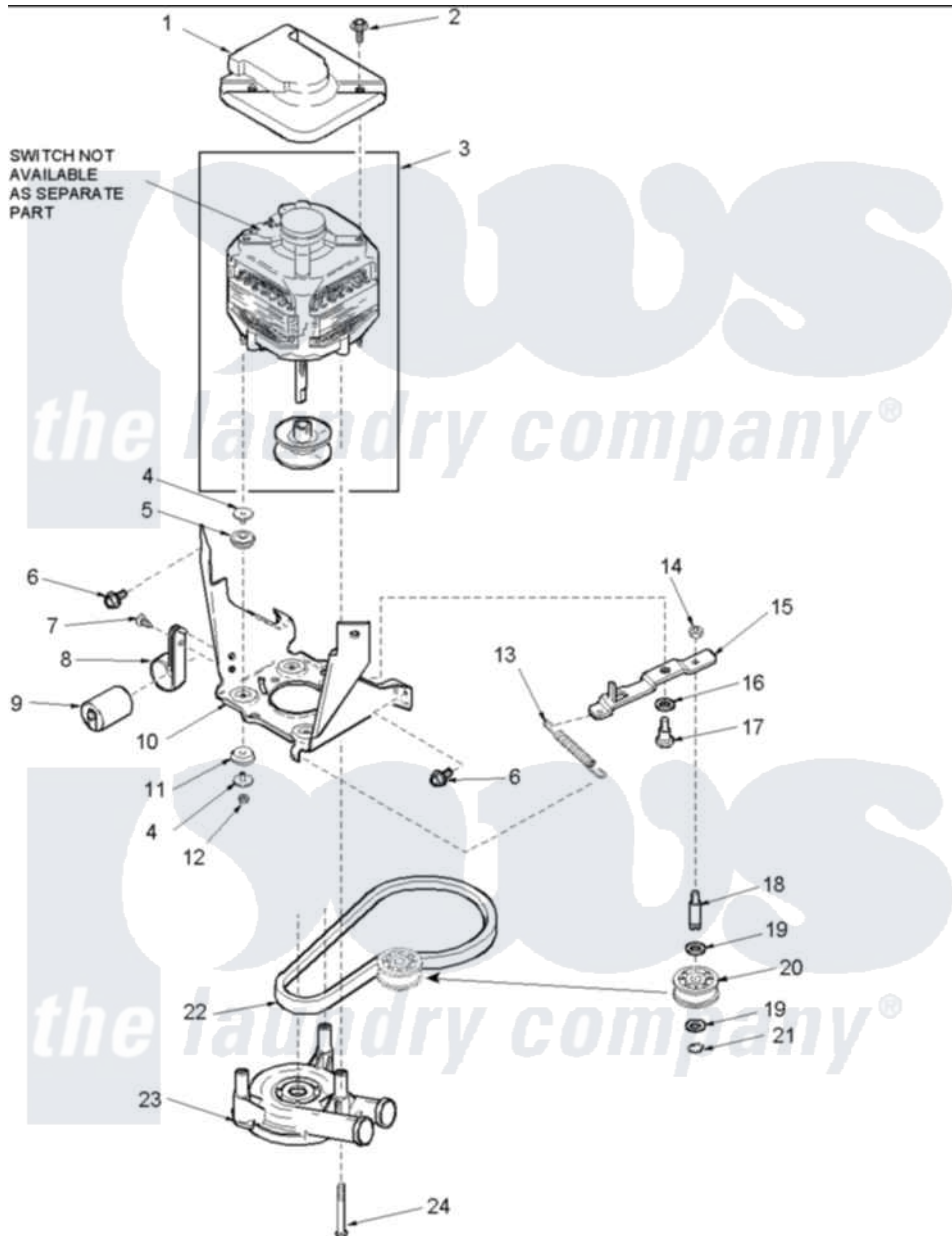

Amana ALW990EAC (BOM: PALW990EAC) 07 - Motor, Belt, Pump, and Idler Assy

Amana Residential Amana ALW990EAC (BOM: PALW990EAC) Washer Parts Parts Diagram 07 - Motor, Belt, Pump, and Idler Assy

[Click on the part number to view part](#)

Item	Original Part Number	Replaced By	Status	Part Description
1	40112301			Shield, Motor
2	40046701	4312464		Screw
3	40096301	12002133		Motor-Drve
"	40096303	12002133		Motor-Drve
4	40053701			Post, Isolator
5	40053801			Mount, Motor Upper
6	40128701			Screw, 5/16-18 X .50
7	503688			Screw, 10B-16 X .34 I
8	40047001	27001107		Clamp, Capacitor
9	40084501			Capacitor
10	40015502		Not Available	BRACKET,MOTOR MOUNT
"	40015501		Not Available	BRACKET,MOTOR MOUNT
11	40054301			Mount, Motor Lower
12	40095101	Y707702		Locknut
13	40061401			Spring, Idler Lever

14	40038801		Jamnut, 3/8-16
15	40041001	40041002	Lever, Idler
16	40054701		Washer
17	40038901		Screw, 1/4-20
18	56461		Shaft
19	52549		Washer, 501 ID X3/4 Odx
20	40045001		Idler Pulley Assembly
21	23748		Ring, Retaining
22	40053606	27001006	Belt, Spin And Agitator
"	40053601	27001006	Belt, Spin And Agitator
23	40040301	27001233	Pump
24	40063701		Screw, 10-16 x 1.75
NI	40069401	Not Available	MOTOR MOUNT UPPER ASSEMBLY
"	40069501	Not Available	MOTOR MOUNT LOWER ASSEMBLY