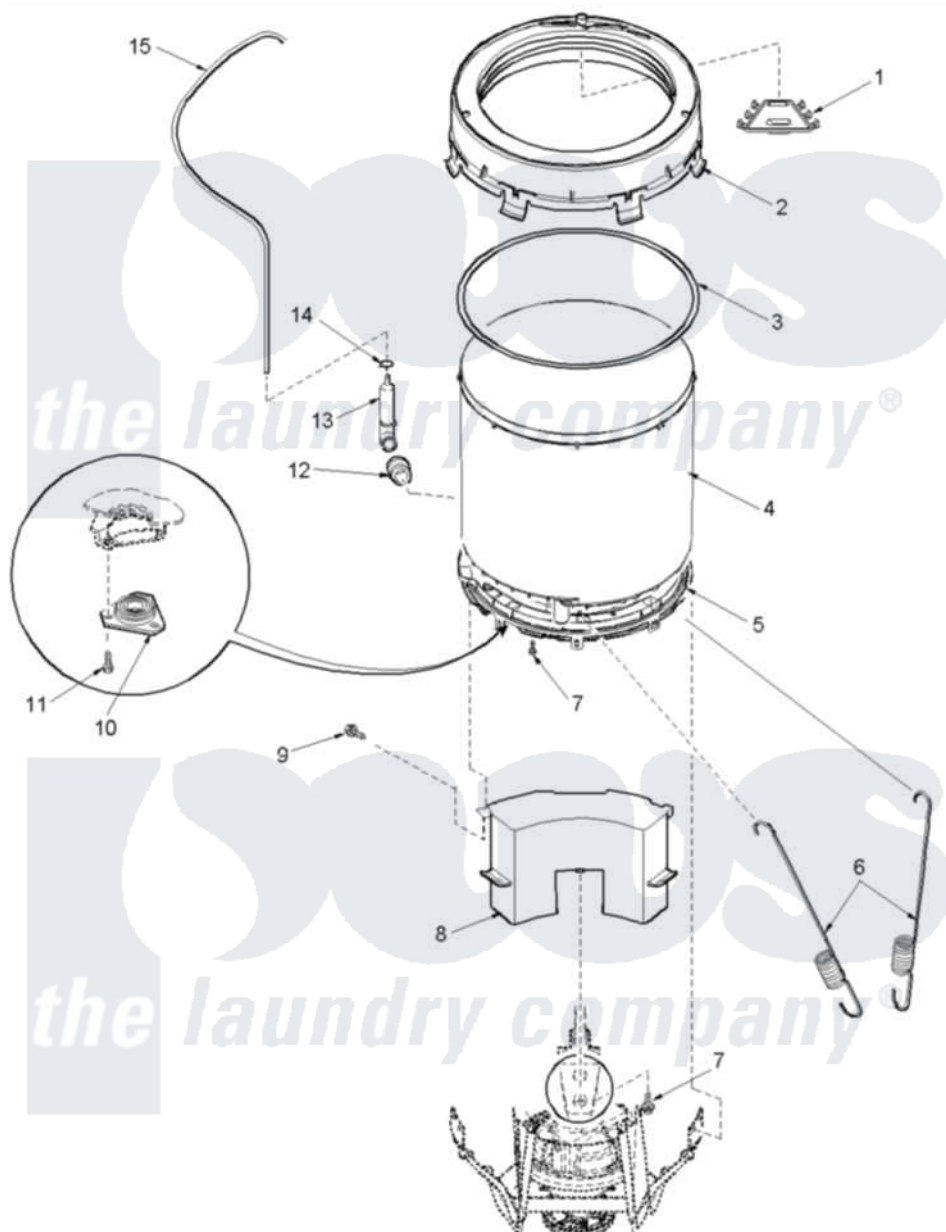

Amana ALW990EAC (BOM: PALW990EAC) 08 - Outer Tub and Pressure Tube

Amana Residential Amana ALW990EAC (BOM: PALW990EAC) Washer Parts Parts Diagram 08 - Outer Tub and Pressure Tube

[Click on the part number to view part](#)

Item	Original Part Number	Replaced By	Status	Part Description
1	40001901		Not Available	CHANNEL, WATER INLET
2	40111101		Not Available	COVER, OUTER TUB
"	40033101P		Not Available	COVER, OUTER TUB
3	40076601			Gasket, Tub Cover
4	40111001	40111001P		Tub, Plastic Outer
5	40001102	40001102P		Bottom, Outer Tub
6	40045202			Spring, Tall Tub
7	40064301			Screw, 1/4-15 x 3/4 Hex
8	40015902		Not Available	ASSY, COUNTERWEIGHT
9	40070401			Screw, 1/4-20 x 7/8 Hex
10	40004201	40004201P		Main Bearing Assembly
11	40128701			Screw, 5/16-18 X .50
12	40037801			Grommet
13	40008501			Assembly, Pressure Bulb
14	40054901	596669		Clamp, Manifold