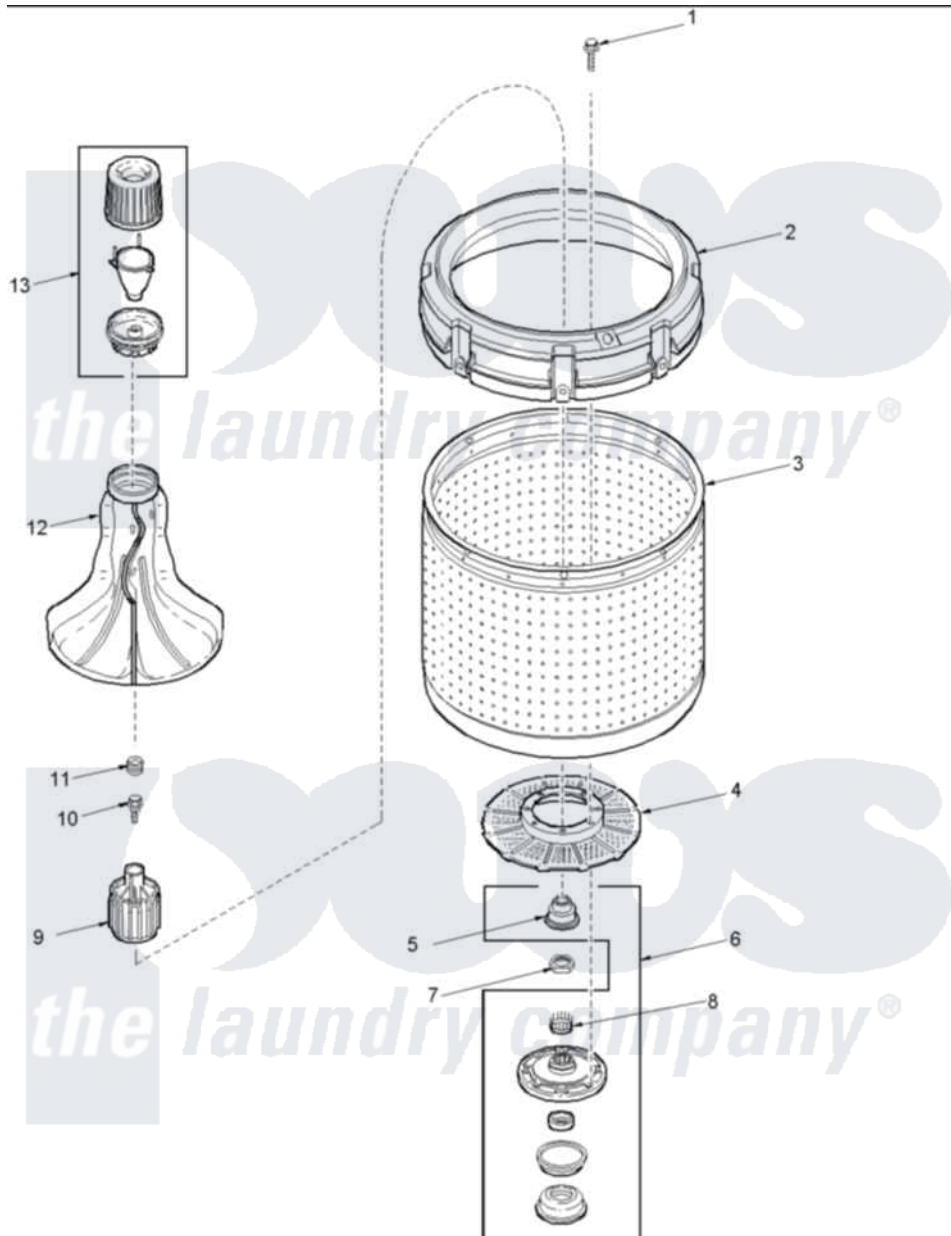

Amana ALW990EAC (BOM: PALW990EAC1) 01 - Agitator, Drive Bell, Washtub and Hub

Amana Residential Amana ALW990EAC (BOM: PALW990EAC1) Washer Parts Parts Diagram 01 - Agitator, Drive Bell, Washtub and Hub

[Click on the part number to view part](#)

Item	Original Part Number	Replaced By	Status	Part Description
1	40063301	3400527		Screw
2	40002901	27001052		Balance Ring
3	40000802P	719P3		Assembly- Wash
4	40008001			Filter, Lint
5	40016101			Seal, Bell Drive
6	R9900457			Kit, Hub And Seal
7	40016301			Nut, Lock
8	40008301			Insert, Spline
9	R9900189			Kit, Drive Bell And Seal
10	40065102			Screw, Shoulder 1/4
11	40008401			Plug, Bell
12	40000501W			Agitator, Flex Vane
13	40002101W			Assembly, Fabric Softner