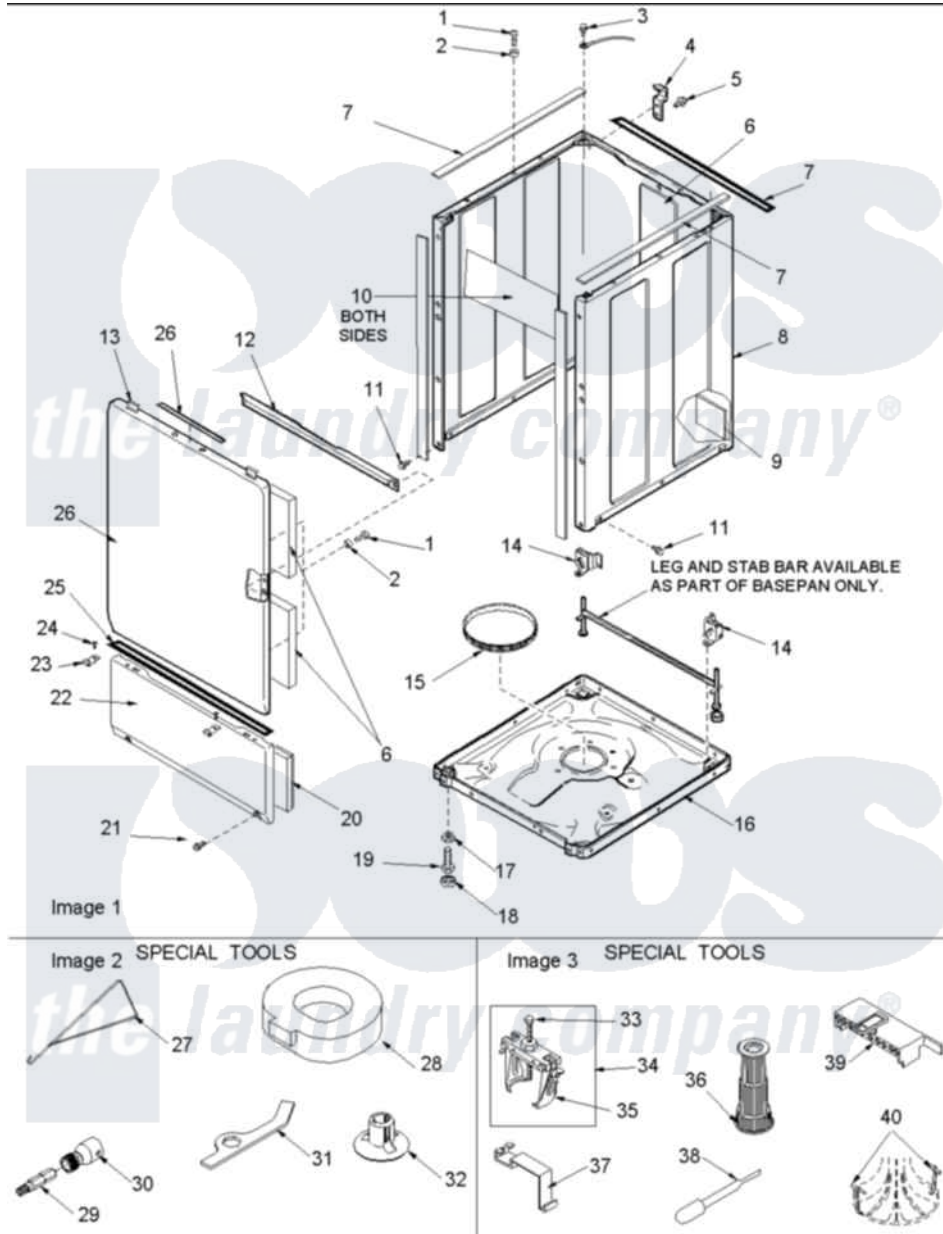

# Amana ALW990EAC (BOM: PALW990EAC1) 02 - Base, Cabinet, Front and Special Tools

Amana Residential Amana ALW990EAC (BOM: PALW990EAC1) Washer Parts Parts Diagram 02 - Base, Cabinet, Front and Special Tools

[Click on the part number to view part](#)

Item	Original Part Number	Replaced By	Status	Part Description
1	32671	<a href="#">Y014874</a>		Screw, Idler Arm And Sleeve
2	<a href="#">505187</a>			Locator, Panel
3	<a href="#">20530</a>			Screw, 10-24 x 3/8 Hex
4	<a href="#">500003</a>			Hinge, Top
5	40064801	<a href="#">3390631</a>		Screw, 10-16 X 3/8
6	<a href="#">40106101</a>			Foam, 6" X 13" X 1"
"	<a href="#">40106401</a>			Foil, 6" X 20" X 5p5
"	40091801	<a href="#">40106201</a>		Foam, 8" X 23" X 1/2"
7	685366		Not Available	TAPE,FOAM
8	40076401CP	<a href="#">40076402CP</a>		Cabinet, Dryer And Washer
"	40076401WP	<a href="#">37001284</a>		Cabinet As Pack
"	40076402C	<a href="#">40076402CP</a>		Cabinet, Dryer And Washer
9	40091802	<a href="#">40106301</a>		Foam, 5" X 5" X 1/2"
"	<a href="#">40106301</a>			Foam, 5" X 5" X 1/2"
10	685368	<a href="#">22001817</a>		Sheet, Sound Damper