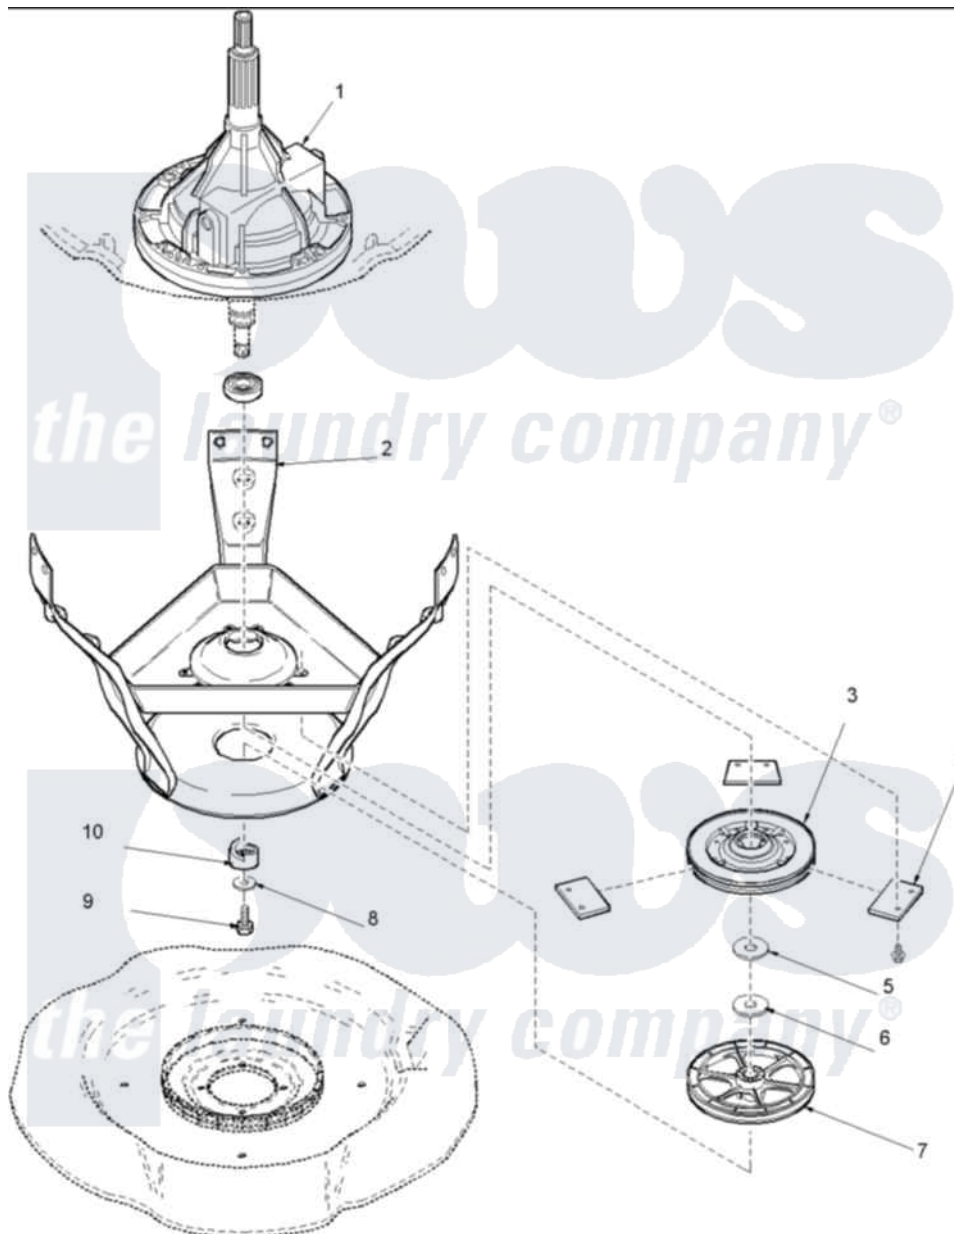

Amana ALW990EAC (BOM: PALW990EAC1) 03 - Bearings, Brake, and Transmission

Amana Residential Amana ALW990EAC (BOM: PALW990EAC1) Washer Parts Parts Diagram 03 - Bearings, Brake, and Transmission

[Click on the part number to view part](#)

Item	Original Part Number	Replaced By	Status	Part Description
1	40032701	12002177		Transmison
2	40070001	12002013		Base
3	40003103	R9900474		Brake Assembly
4	R0000014			Kit, Brake Pad
5	40065701			Washer, 2 Odx.63 ID
6	40063201			Washer, Flat
7	40047102			Pulley, Spin/Agit
"	40047101	40047102		Pulley, Spin/Agit
8	40041501			Washer
9	40063401			Screw, 1/4-20 x 5/8 Hex
10	40047402			Helix, Plastic
"	40047401	40047402		Helix, Plastic
NI	26594P			Grease, Silicone - 2 Oz Tube