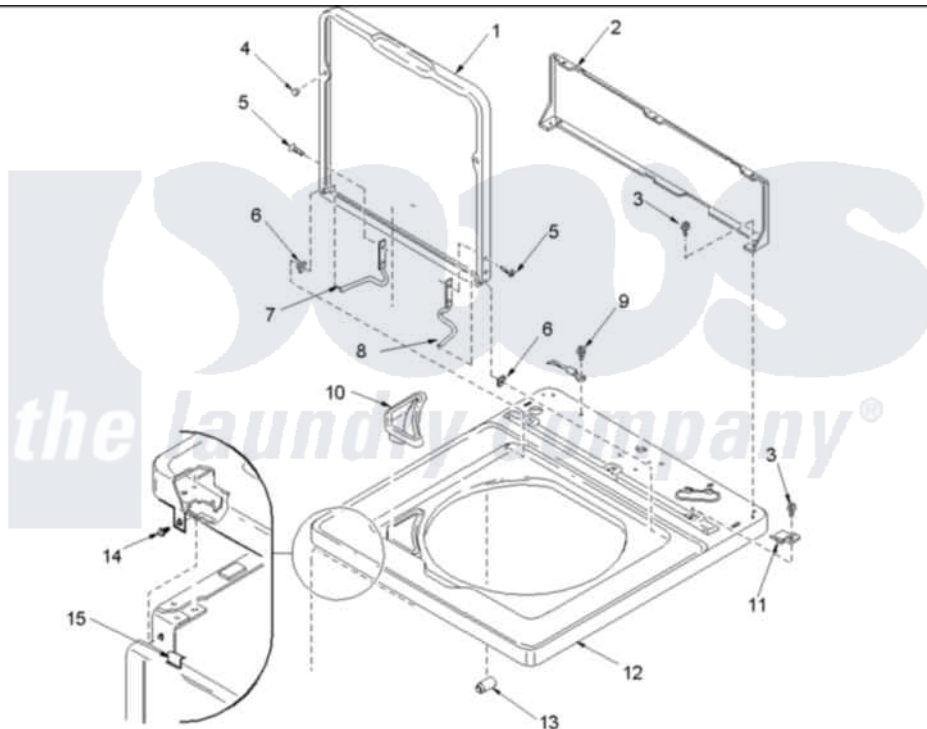

Amana ALW990EAC (BOM: PALW990EAC1) 04 - Cabinet Top, Door, and Door Switch

Image 1

Image 2

Amana [Residential Amana ALW990EAC \(BOM: PALW990EAC1\) Washer Parts](#) Parts Diagram 04 - Cabinet Top, Door, and Door Switch

[Click on the part number to view part](#)

Item	Original Part Number	Replaced By	Status	Part Description
1	40111301C		Not Available	LID,W/INSTRUCTIONS
2	40051401		Not Available	PANEL,HOME HOOD BACK
"	40121402			Panel, Back
3	501086	90767		Screw, 8A X 3/8 HeX Washer Head Tapping
4	40038001			Bumper
5	40039201	W10119828		Screw, Lid Hinge Mounting
6	40008201			Bushing, Hinge
7	40094002			Hinge, Lid Left Stop
8	40094101			Hinge, Lid Right Pass
9	20530			Screw, 10-24 x 3/8 Hex
10	40093901			Dispenser, Bleach
11	40063901			Clip, Hold Down
12	40000202W	27001182		Top
"	40000202C	27001183		Top