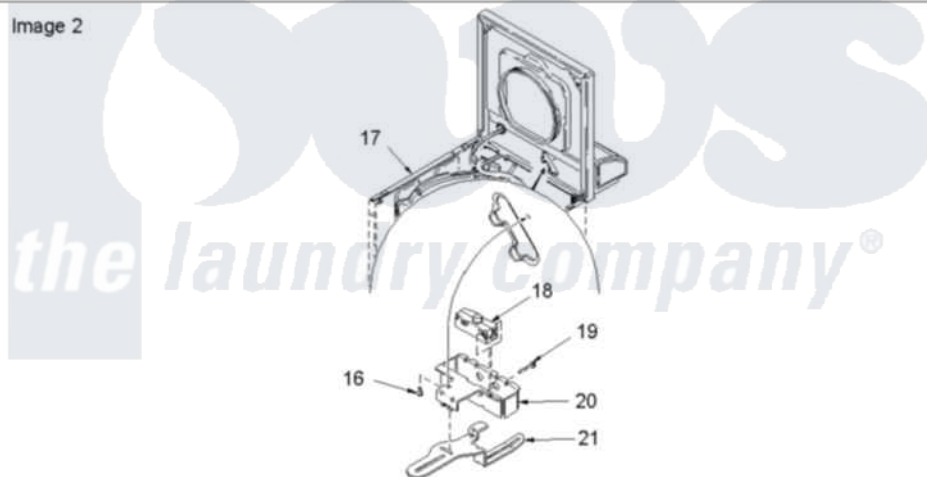

Amana ALW990EAC (BOM: PALW990EAC1) 04 - Cabinet Top, Door, and Door Switch

Image 1

Image 2

Amana [Residential Amana ALW990EAC \(BOM: PALW990EAC1\) Washer Parts](#) Parts Diagram 04 - Cabinet Top, Door, and Door Switch

[Click on the part number to view part](#)

Item	Original Part Number	Replaced By	Status	Part Description
1	40111301C		Not Available	LID,W/INSTRUCTIONS
2	40051401		Not Available	PANEL,HOME HOOD BACK
"	40121402			Panel, Back
3	501086	90767		Screw, 8A X 3/8 HeX Washer Head Tapping
4	40038001			Bumper
5	40039201	W10119828		Screw, Lid Hinge Mounting
6	40008201			Bushing, Hinge
7	40094002			Hinge, Lid Left Stop
8	40094101			Hinge, Lid Right Pass
9	20530			Screw, 10-24 x 3/8 Hex
10	40093901			Dispenser, Bleach
11	40063901			Clip, Hold Down
12	40000202W	27001182		Top
"	40000202C	27001183		Top