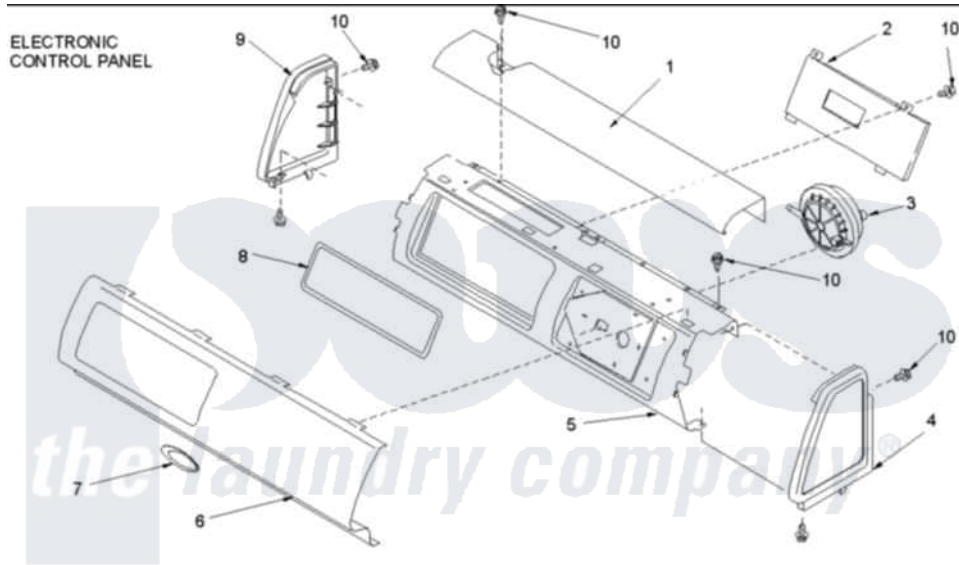

Amana ALW990EAC (BOM: PALW990EAC1) 05 - Control Panels

Amana [Residential Amana ALW990EAC \(BOM: PALW990EAC1\) Washer Parts](#) Parts Diagram 05 - Control Panels
 Click on the part number to view part

Item	Original Part Number	Replaced By	Status	Part Description
1	503674W			Cover, Top
"	503674C			Cover, Top
2	40081201CP			Assembly, Elec Con And Over
"	40081201WP		Not Available	ASSY,ELEC CONT & OVERLAY(WHITE)
3	40082401	39078		Switch- Pr
4	40012701W		Not Available	ENDCAP (RT-WHT)
"	40012701C		Not Available	ENDCAP (RT-BSQ)
5	40039603		Not Available	PANEL,SUPP CONTROL
6	40091301C		Not Available	PANEL,GRAPHIC(BISQUE)
"	40077401W		Not Available	PANEL,GRAPHIC-ELEC WASH(WHITE)
7	40083301			Medallion
8	40074001			Gasket, Electronic
9	40012702C		Not Available	ENDCAP (LT-BSQ)
"	40012702W			Endcap
10	501086	00767		Screw, 8A X 3/8 HeX Washer

10

301000

[30101](#)

Head Tapping

NI [40100901](#)

Assembly, Wire Harness Hood

" 40100102

[2200041](#)

Harness- W