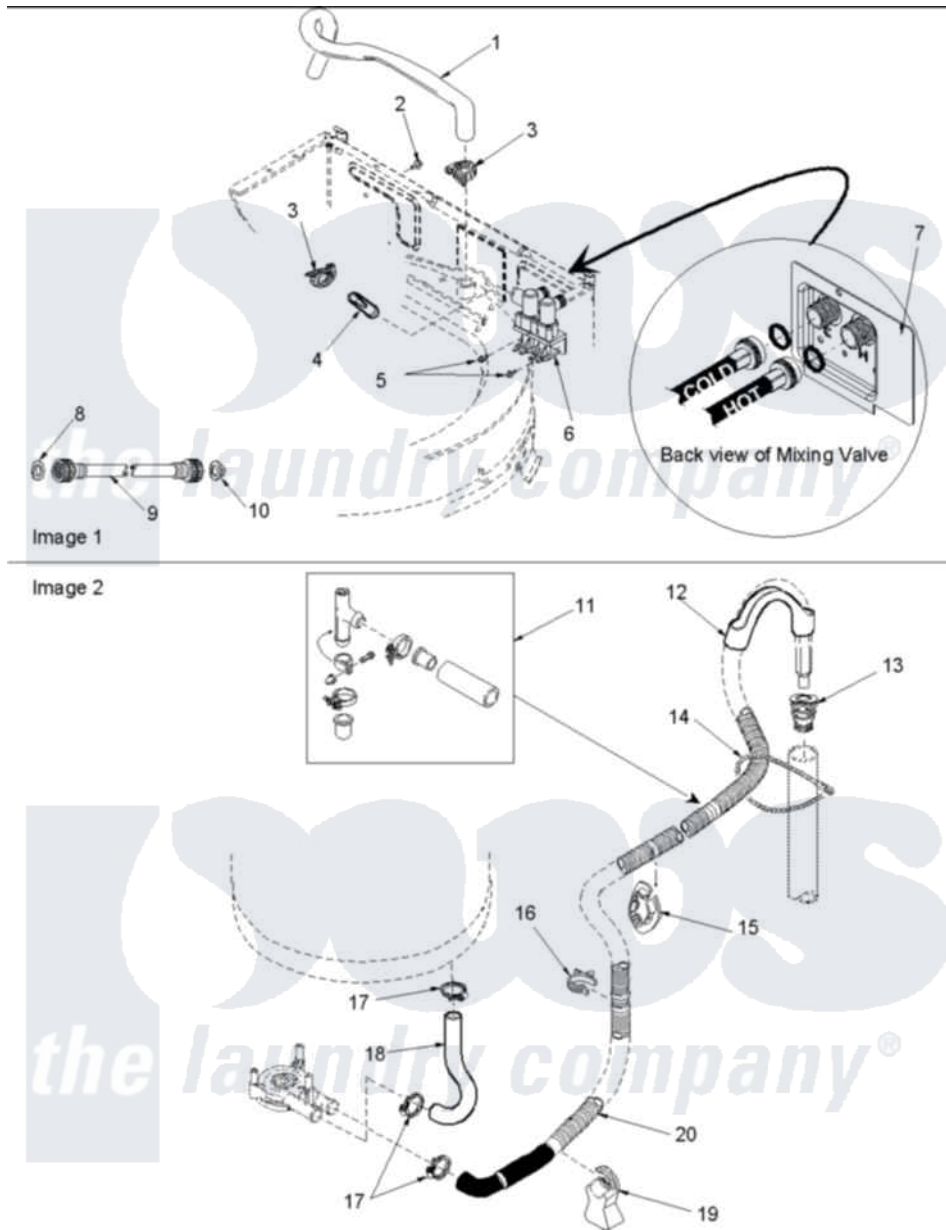

Amana ALW990EAC (BOM: PALW990EAC1) 06 - Mixing Valve and Hoses

Amana Residential Amana ALW990EAC (BOM: PALW990EAC1) Washer Parts Parts Diagram 06 - Mixing Valve and Hoses

Click on the part number to view part

Item	Original Part Number	Replaced By	Status	Part Description
1	40038401			Hose
2	503661	27001200		Screw
3	36801	596669		Clamp, Manifold
4	34500	22001900		Preventer, Back Flow
5	501086	90767		Screw, 8A X 3/8 HeX Washer Head Tapping
6	40093401			Valve, Mix N51 W/ Thermistor
7	40061701		Not Available	PLATE,MIXING VALVE
8	20290	Y013783		Washer, Inlet Hose
9	40058001	76313		Hosefill
"	40058002	76313		Hosefill
10	28605	22002960		Strainer, Washer Inlet
11	562P3	76660		Break-Sphn
12	33615	22003814		Retainer, Drain Hose
13	40008101			Adapter, Standpipe
14	33489	8539404		Tie-Wire

15	40058501	Relief, Strain Drain
16	36014	Clip, Retainer-Hose
17	36802	285655 Clamp, Hose
18	40094201	Hose, Tub To Pump
19	40044901	Stand, Hose
20	40053901	Hose, Drain