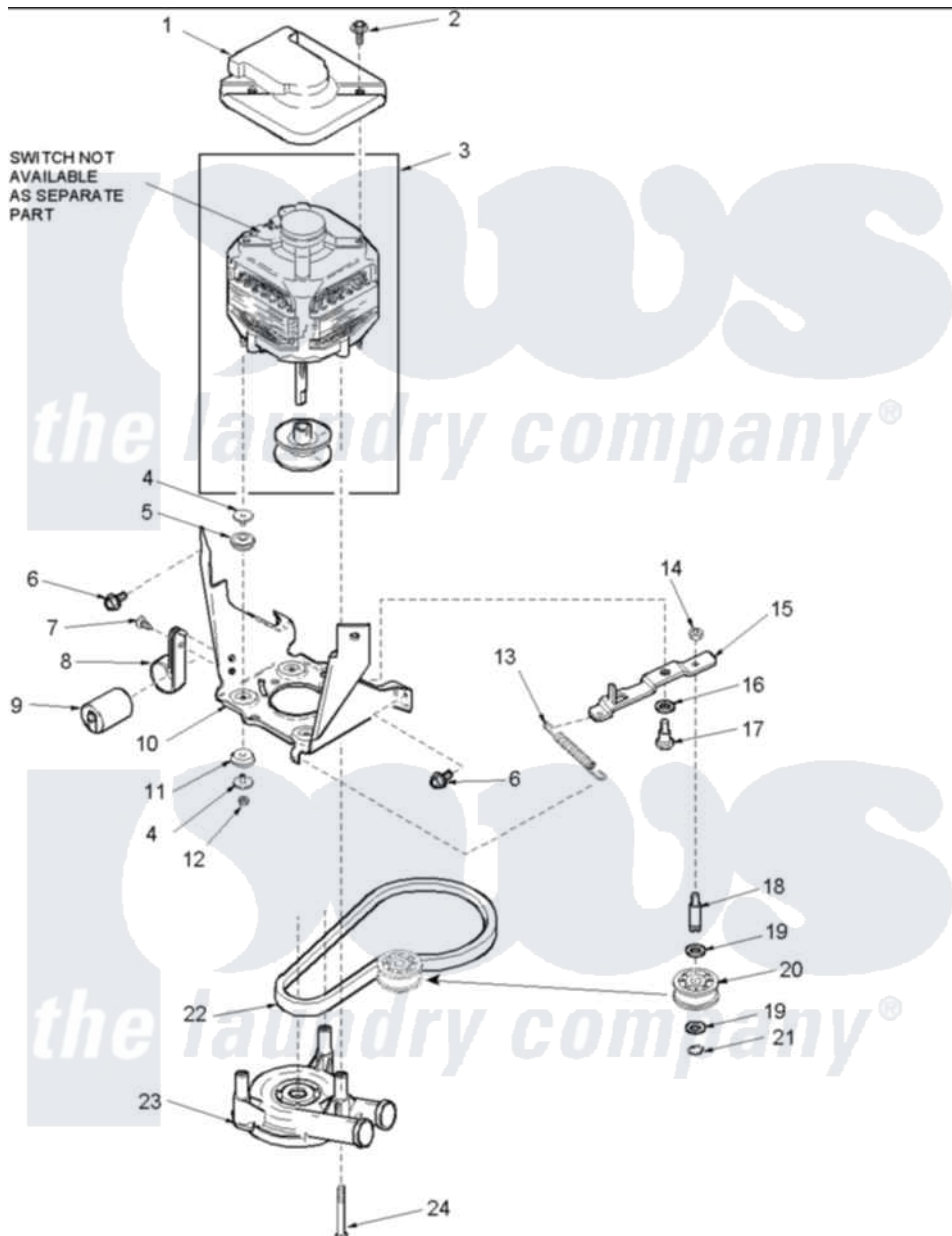

Amana ALW990EAC (BOM: PALW990EAC1) 07 - Motor, Belt, Pump, and Idler Assy

Amana Residential Amana ALW990EAC (BOM: PALW990EAC1) Washer Parts Parts Diagram 07 - Motor, Belt, Pump, and Idler Assy

Click on the part number to view part

Item	Original Part Number	Replaced By	Status	Part Description
1	40112301			Shield, Motor
2	40046701	4312464		Screw
3	40096301	12002133		Motor-Drve
"	40096303	12002133		Motor-Drve
4	40053701			Post, Isolator
5	40053801			Mount, Motor Upper
6	40128701			Screw, 5/16-18 X .50
7	503688			Screw, 10B-16 X .34 I
8	40047001	27001107		Clamp, Capacitor
9	40084501			Capacitor
10	40015502		Not Available	BRACKET,MOTOR MOUNT
"	40015501		Not Available	BRACKET,MOTOR MOUNT
11	40054301			Mount, Motor Lower
12	40095101	Y707702		Locknut
13	40061401			Spring, Idler Lever

14	40038801		Jamnut, 3/8-16
15	40041001	40041002	Lever, Idler
16	40054701		Washer
17	40038901		Screw, 1/4-20
18	56461		Shaft
19	52549		Washer, 501 ID X3/4 Odx
20	40045001		Idler Pulley Assembly
21	23748		Ring, Retaining
22	40053606	27001006	Belt, Spin And Agitator
"	40053601	27001006	Belt, Spin And Agitator
23	40040301	27001233	Pump
24	40063701		Screw, 10-16 x 1.75
NI	40069401	Not Available	MOTOR MOUNT UPPER ASSEMBLY
"	40069501	Not Available	MOTOR MOUNT LOWER ASSEMBLY