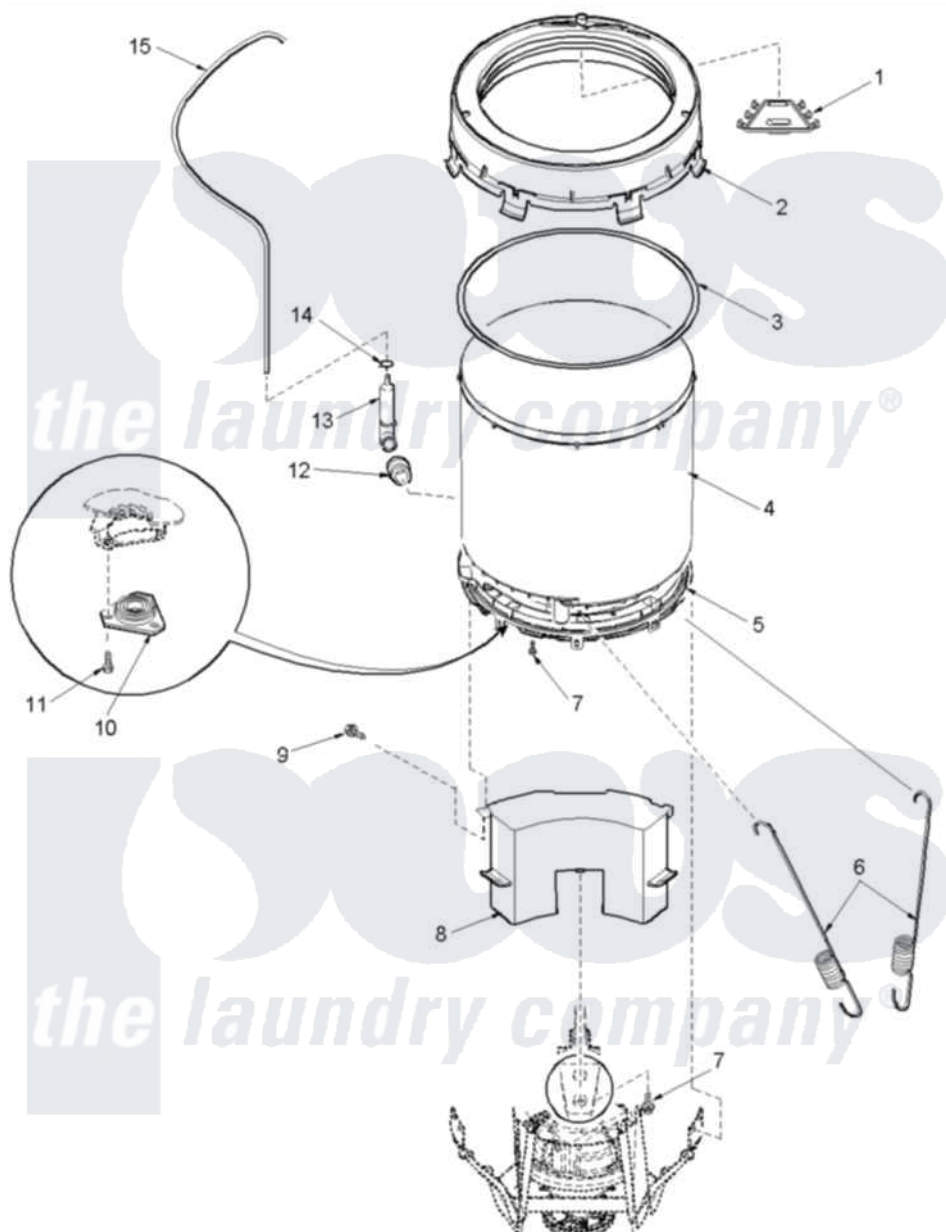

Amana ALW990EAC (BOM: PALW990EAC1) 08 - Outer Tub and Pressure Tube

Amana Residential Amana ALW990EAC (BOM: PALW990EAC1) Washer Parts Parts Diagram 08 - Outer Tub and Pressure Tube

[Click on the part number to view part](#)

Item	Original Part Number	Replaced By	Status	Part Description
1	40001901		Not Available	CHANNEL, WATER INLET
2	40111101		Not Available	COVER, OUTER TUB
"	40033101P		Not Available	COVER, OUTER TUB
3	40076601			Gasket, Tub Cover
4	40111001	40111001P		Tub, Plastic Outer
5	40001102	40001102P		Bottom, Outer Tub
6	40045202			Spring, Tall Tub
7	40064301			Screw, 1/4-15 x 3/4 Hex
8	40015902		Not Available	ASSY, COUNTERWEIGHT
9	40070401			Screw, 1/4-20 x 7/8 Hex
10	40004201	40004201P		Main Bearing Assembly
11	40128701			Screw, 5/16-18 X .50
12	40037801			Grommet
13	40008501			Assembly, Pressure Bulb
14	40054901	596669		Clamp, Manifold