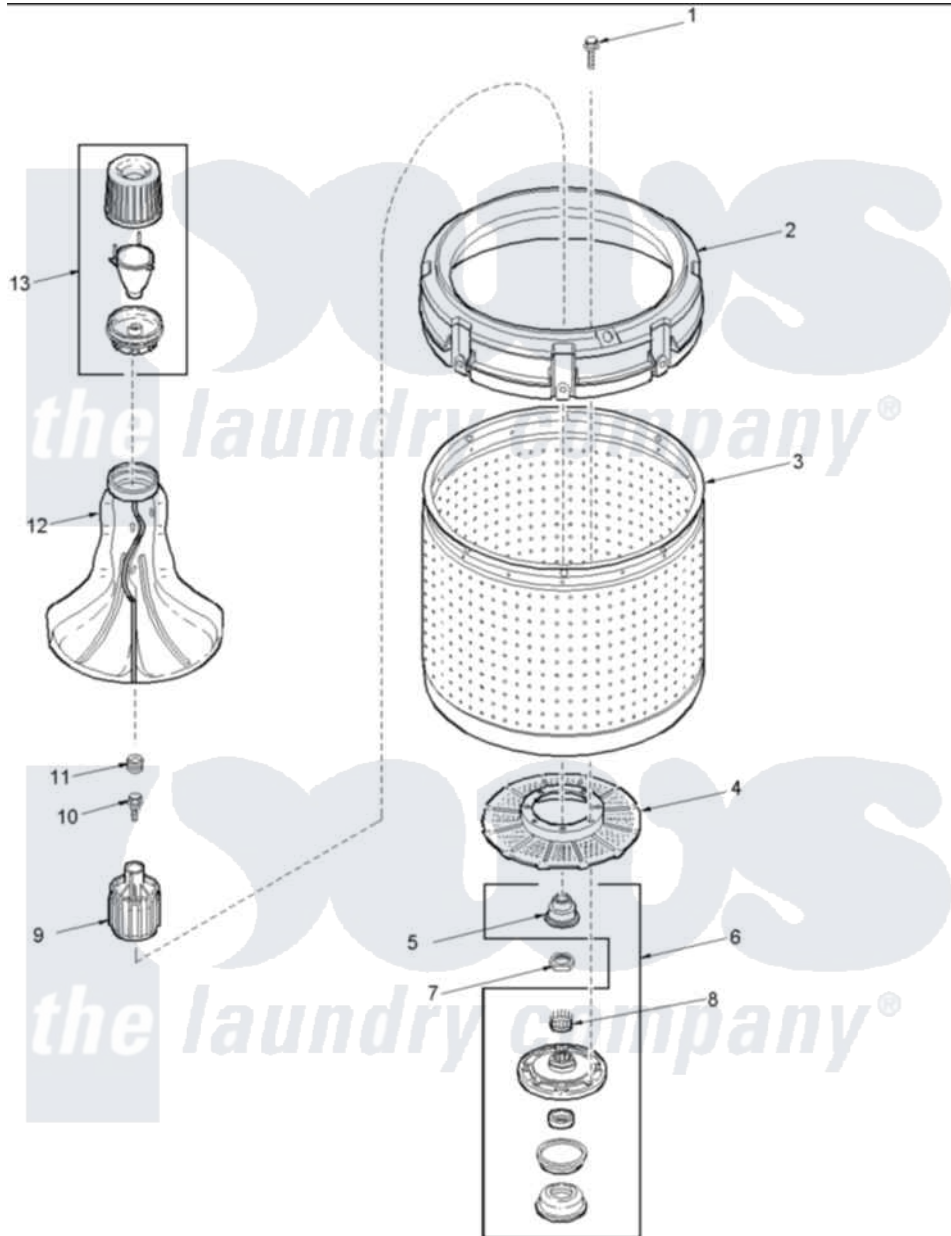

# Amana ALW990EAW (BOM: PALW990EAW) 01 - Agitator, Drive Bell, Washtub and Hub

Amana Residential Amana ALW990EAW (BOM: PALW990EAW) Washer Parts Parts Diagram 01 - Agitator, Drive Bell, Washtub and Hub

[Click on the part number to view part](#)

Item	Original Part Number	Replaced By	Status	Part Description
1	40063301	<a href="#">3400527</a>		Screw
2	40002901	<a href="#">27001052</a>		Balance Ring
3	40000802P	<a href="#">719P3</a>		Assembly- Wash
4	<a href="#">40008001</a>			Filter, Lint
5	<a href="#">40016101</a>			Seal, Bell Drive
6	<a href="#">R9900457</a>			Kit, Hub And Seal
7	<a href="#">40016301</a>			Nut, Lock
8	<a href="#">40008301</a>			Insert, Spline
9	<a href="#">R9900189</a>			Kit, Drive Bell And Seal
10	<a href="#">40065102</a>			Screw, Shoulder 1/4
11	<a href="#">40008401</a>			Plug, Bell
12	<a href="#">40000501W</a>			Agitator, Flex Vane
13	<a href="#">40002101W</a>			Assembly, Fabric Softner