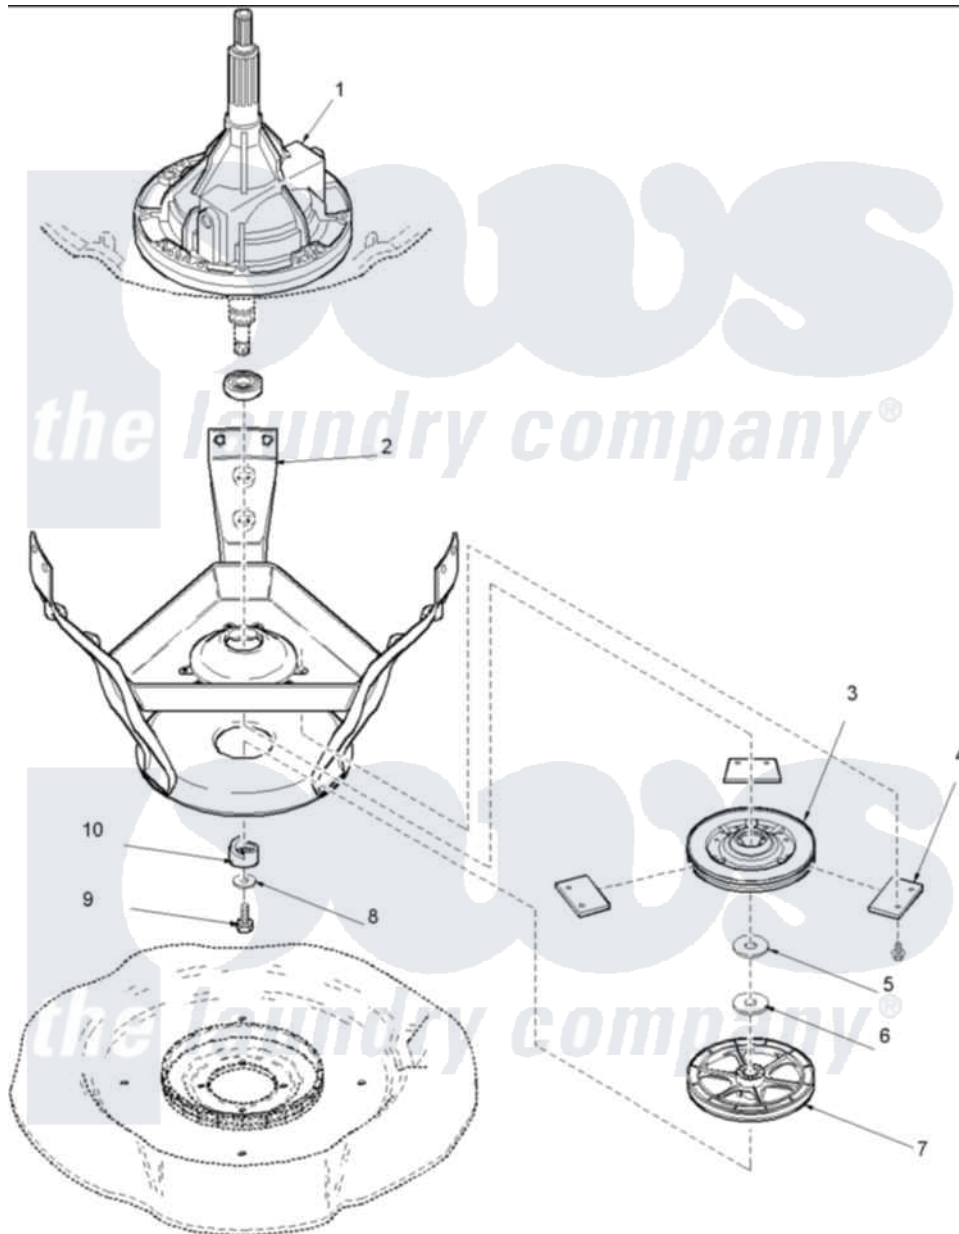

Amana ALW990EAW (BOM: PALW990EAW) 03 - Bearings, Brake, and Transmission

Amana Residential Amana ALW990EAW (BOM: PALW990EAW) Washer Parts Parts Diagram 03 - Bearings, Brake, and Transmission
 Click on the part number to view part

Item	Original Part Number	Replaced By	Status	Part Description
1	40032701	12002177		Transmison
2	40070001	12002013		Base
3	40003103	R9900474		Brake Assembly
4	R0000014			Kit, Brake Pad
5	40065701			Washer, 2 Odx.63 ID
6	40063201			Washer, Flat
7	40047101	40047102		Pulley, Spin/Agit
8	40041501			Washer
9	40063401			Screw, 1/4-20 x 5/8 Hex
10	40047402			Helix, Plastic
"	40047401	40047402		Helix, Plastic
NI	26594P			Grease, Silicone - 2 Oz Tube