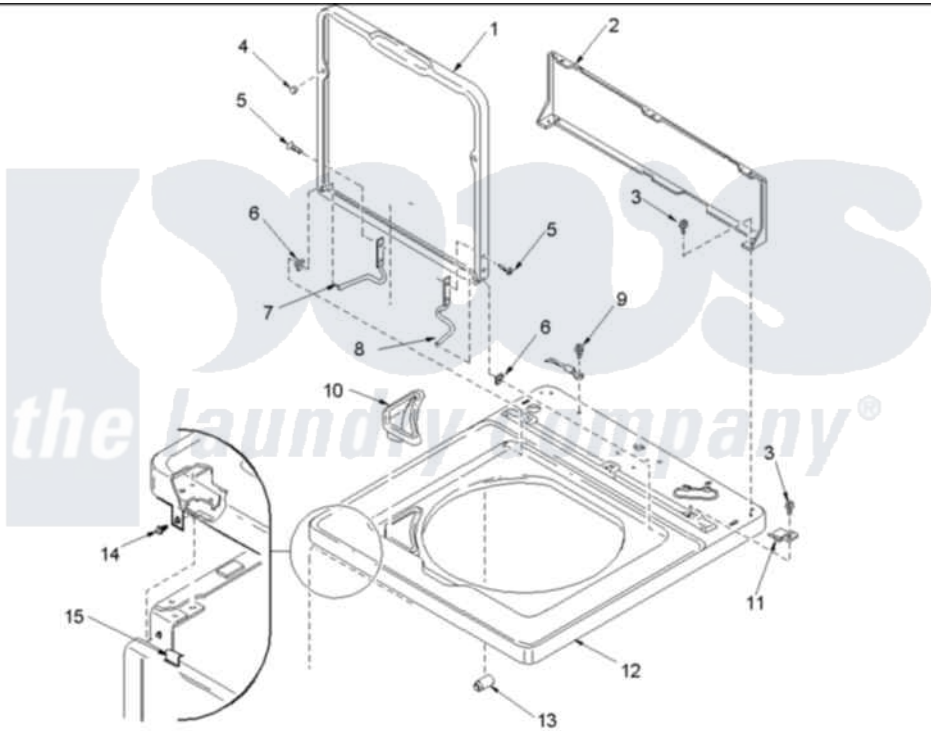

Amana ALW990EAW (BOM: PALW990EAW) 04 - Cabinet Top, Door, and Door Switch

Image 1

Image 2

Amana [Residential Amana ALW990EAW \(BOM: PALW990EAW\) Washer Parts](#) Parts Diagram 04 - Cabinet Top, Door, and Door Switch

[Click on the part number to view part](#)

Item	Original Part Number	Replaced By	Status	Part Description
1	40111301W	27001093		Lid
2	40051401		Not Available	PANEL,HOME HOOD BACK
"	40121402			Panel, Back
3	501086	90767		Screw, 8A X 3/8 HeX Washer Head Tapping
4	40038001			Bumper
5	40039201	W10119828		Screw, Lid Hinge Mounting
6	40008201			Bushing, Hinge
7	40094002			Hinge, Lid Left Stop
8	40094101			Hinge, Lid Right Pass
9	20530			Screw, 10-24 x 3/8 Hex
10	40093901			Dispenser, Bleach
11	40063901			Clip, Hold Down
12	40000202W	27001182		Top
13	40102101			Cap, Hinge

14	503661	27001200	Screw
15	56080	22001650	Fastener, Spring
16	501086	90767	Screw, 8A X 3/8 HeX Washer Head Tapping
17	40076401WP	37001284	Cabinet As Pack
"	40076402W	37001284	Cabinet As Pack
"	40076402C	40076402CP	Cabinet, Dryer And Washer
18	40035001	27001095	Switch, Lid
19	40040701		Screw, Tapping No.6b-20
20	40009801		Holder, Lid Switch
21	40009701		Arm, Lid Switch