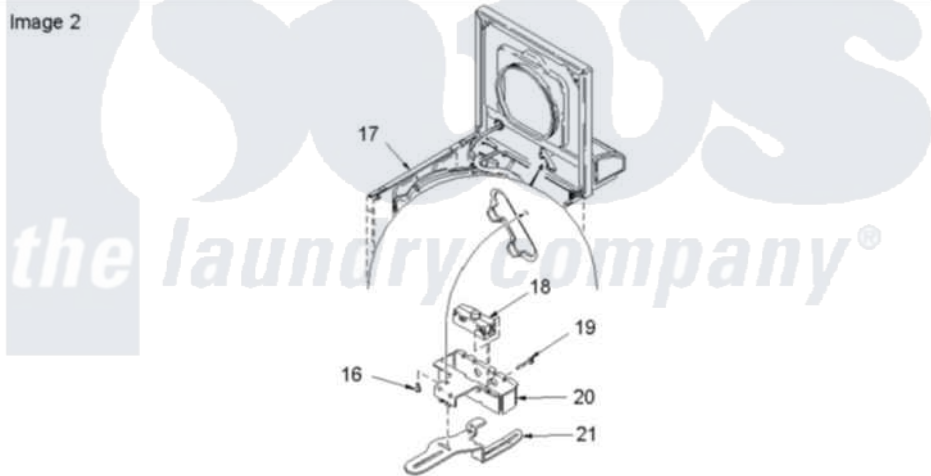

Amana ALW990EAW (BOM: PALW990EAW) 04 - Cabinet Top, Door, and Door Switch

Image 1

Image 2

Amana [Residential Amana ALW990EAW \(BOM: PALW990EAW\) Washer Parts](#) Parts Diagram 04 - Cabinet Top, Door, and Door Switch

[Click on the part number to view part](#)

Item	Original Part Number	Replaced By	Status	Part Description
1	40111301W	27001093		Lid
2	40051401		Not Available	PANEL,HOME HOOD BACK
"	40121402			Panel, Back
3	501086	90767		Screw, 8A X 3/8 HeX Washer Head Tapping
4	40038001			Bumper
5	40039201	W10119828		Screw, Lid Hinge Mounting
6	40008201			Bushing, Hinge
7	40094002			Hinge, Lid Left Stop
8	40094101			Hinge, Lid Right Pass
9	20530			Screw, 10-24 x 3/8 Hex
10	40093901			Dispenser, Bleach
11	40063901			Clip, Hold Down
12	40000202W	27001182		Top
13	40102101			Cap, Hinge

14	503661	27001200	Screw
15	56080	22001650	Fastener, Spring
16	501086	90767	Screw, 8A X 3/8 HeX Washer Head Tapping
17	40076401WP	37001284	Cabinet As Pack
"	40076402W	37001284	Cabinet As Pack
"	40076402C	40076402CP	Cabinet, Dryer And Washer
18	40035001	27001095	Switch, Lid
19	40040701		Screw, Tapping No.6b-20
20	40009801		Holder, Lid Switch
21	40009701		Arm, Lid Switch