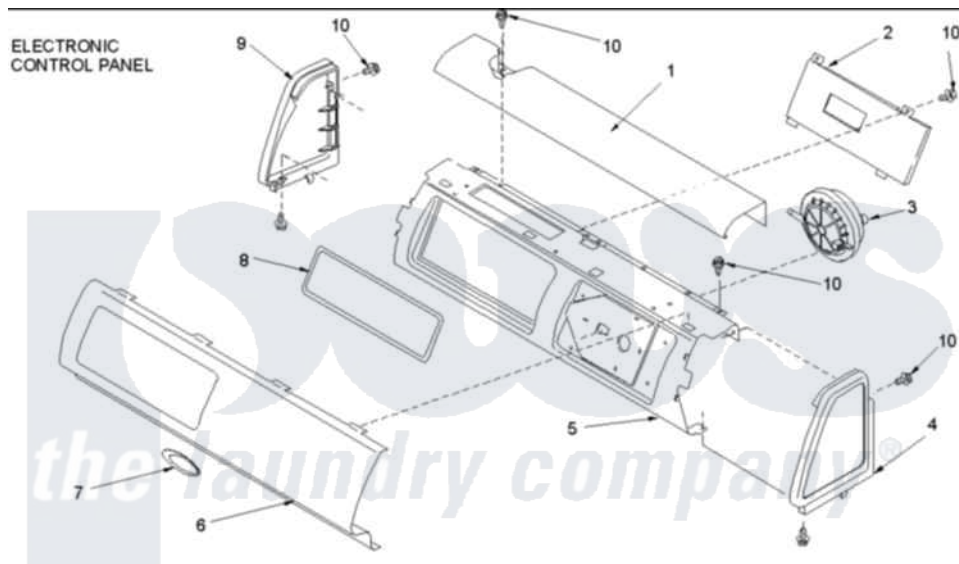

Amana ALW990EAW (BOM: PALW990EAW) 05 - Control Panels

Amana Residential Amana ALW990EAW (BOM: PALW990EAW) Washer Parts Parts Diagram 05 - Control Panels
 Click on the part number to view part

Item	Original Part Number	Replaced By	Status	Part Description
1	503674W			Cover, Top
2	40081201WP		Not Available	ASSY,ELEC CONT & OVERLAY(WHITE)
3	40082401	39078		Switch- Pr
4	40012701C		Not Available	ENDCAP (RT-BSQ)
"	40012701W		Not Available	ENDCAP (RT-WHT)
5	40039603		Not Available	PANEL,SUPP CONTROL
6	40077401W		Not Available	PANEL,GRAPHIC-ELEC WASH(WHITE)
7	40083301			Medallion
8	40074001			Gasket, Electronic
9	40012702C		Not Available	ENDCAP (LT-BSQ)
"	40012702W			Endcap
10	501086	90767		Screw, 8A X 3/8 HeX Washer Head Tapping
NI	40100901			Assembly, Wire Harness Hood
"	40100102	2200041		Harness- W