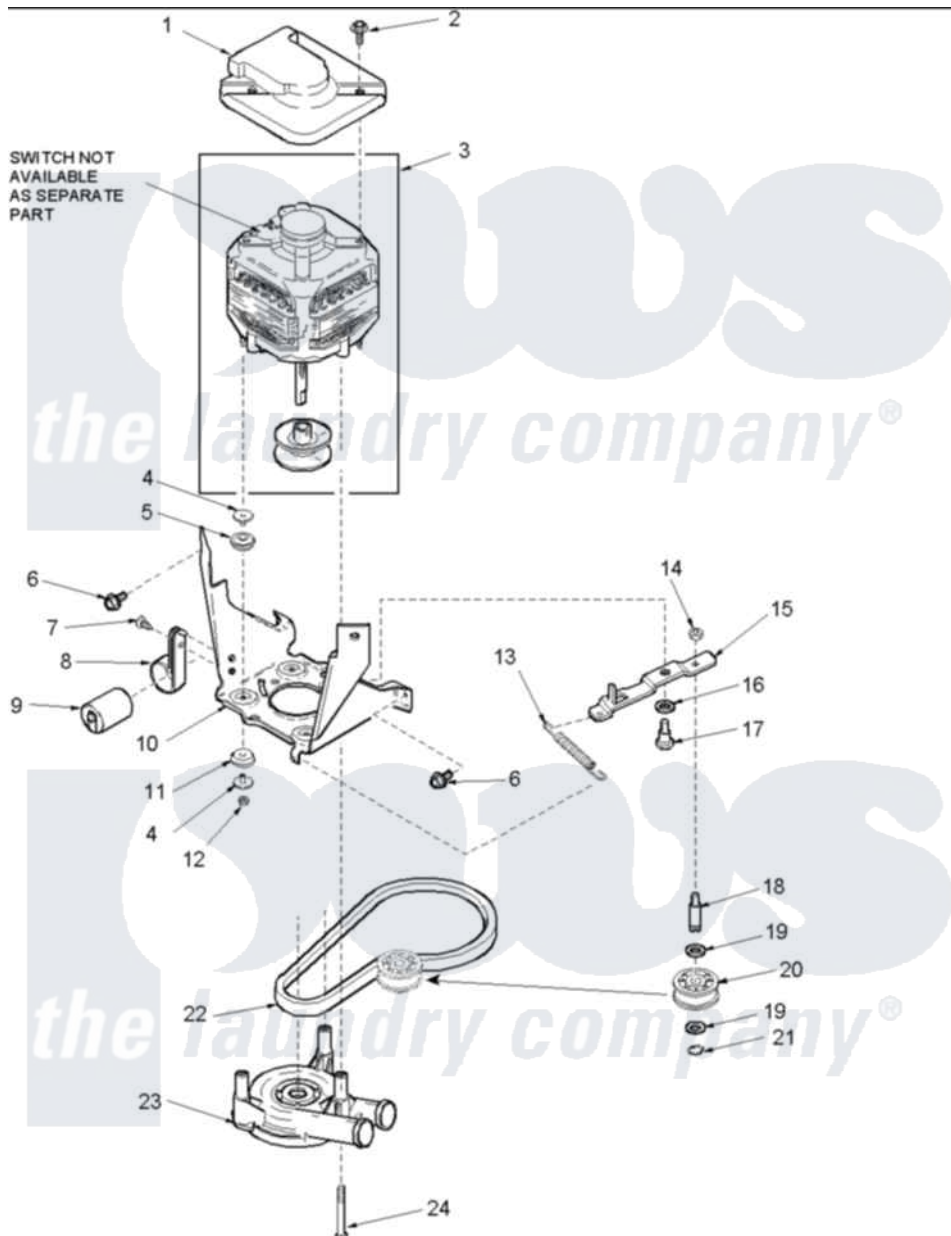

Amana ALW990EAW (BOM: PALW990EAW) 07 - Motor, Belt, Pump, and Idler Assy

Amana Residential Amana ALW990EAW (BOM: PALW990EAW) Washer Parts Parts Diagram 07 - Motor, Belt, Pump, and Idler Assy

Click on the part number to view part

Item	Original Part Number	Replaced By	Status	Part Description
1	40112301			Shield, Motor
2	40046701	4312464		Screw
3	40096301	12002133		Motor-Drve
"	40096303	12002133		Motor-Drve
4	40053701			Post, Isolator
5	40053801			Mount, Motor Upper
6	40128701			Screw, 5/16-18 X .50
7	503688			Screw, 10B-16 X .34 I
8	40047001	27001107		Clamp, Capacitor
9	40084501			Capacitor
10	40015502		Not Available	BRACKET,MOTOR MOUNT
"	40015501		Not Available	BRACKET,MOTOR MOUNT
11	40054301			Mount, Motor Lower
12	40095101	Y707702		Locknut
13	40061401			Spring, Idler Lever

14	40038801		Jamnut, 3/8-16
15	40041001	40041002	Lever, Idler
16	40054701		Washer
17	40038901		Screw, 1/4-20
18	56461		Shaft
19	52549		Washer, 501 ID X3/4 Odx
20	40045001		Idler Pulley Assembly
21	23748		Ring, Retaining
22	40053606	27001006	Belt, Spin And Agitator
"	40053601	27001006	Belt, Spin And Agitator
23	40040301	27001233	Pump
24	40063701		Screw, 10-16 x 1.75
NI	40069401	Not Available	MOTOR MOUNT UPPER ASSEMBLY
"	40069501	Not Available	MOTOR MOUNT LOWER ASSEMBLY