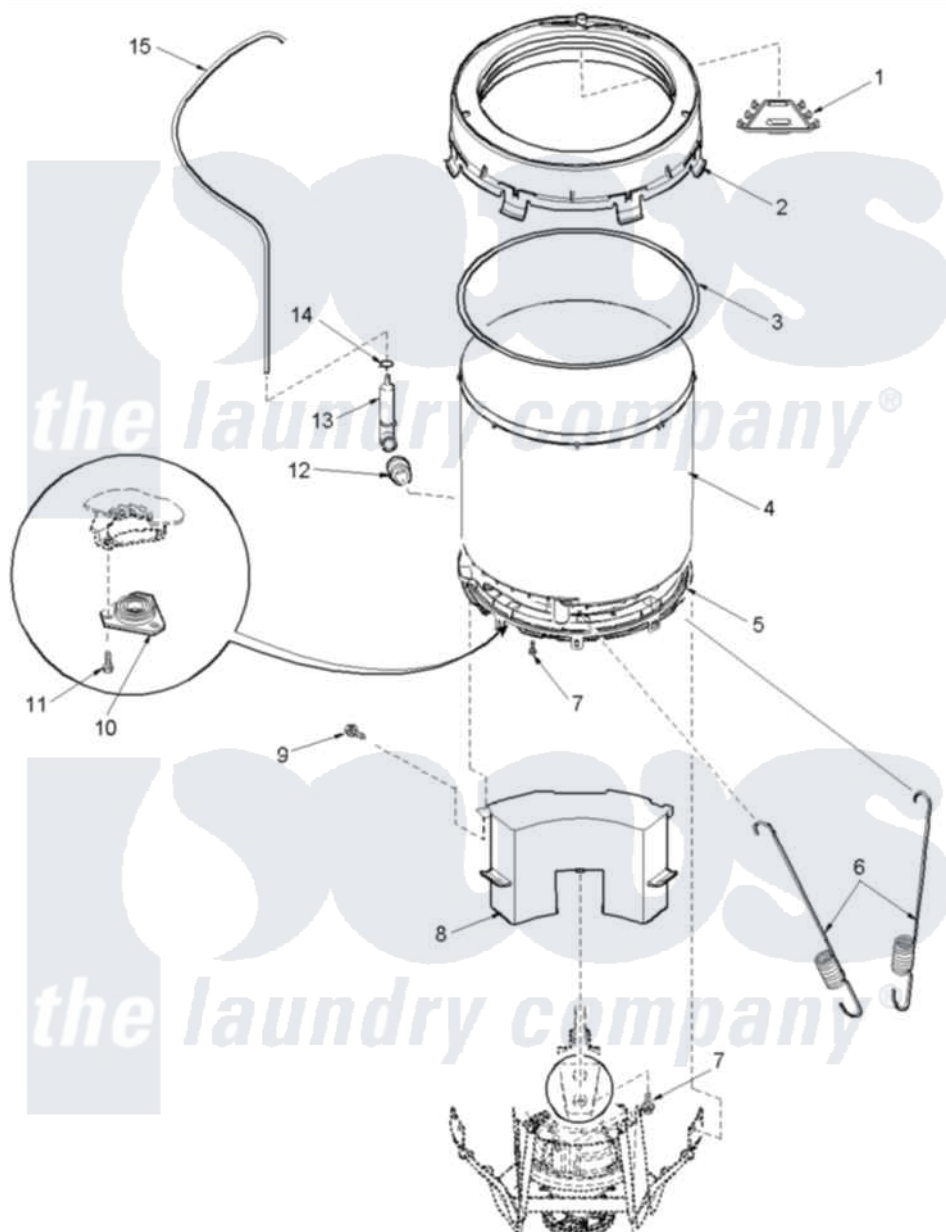

Amana ALW990EAW (BOM: PALW990EAW) 08 - Outer Tub and Pressure Tube

Amana Residential Amana ALW990EAW (BOM: PALW990EAW) Washer Parts Parts Diagram 08 - Outer Tub and Pressure Tube

[Click on the part number to view part](#)

Item	Original Part Number	Replaced By	Status	Part Description
1	40001901		Not Available	CHANNEL, WATER INLET
2	40111101		Not Available	COVER, OUTER TUB
"	40033101P		Not Available	COVER, OUTER TUB
3	40076601			Gasket, Tub Cover
4	40111001	40111001P		Tub, Plastic Outer
5	40001102	40001102P		Bottom, Outer Tub
6	40045202			Spring, Tall Tub
7	40064301			Screw, 1/4-15 x 3/4 Hex
8	40015902		Not Available	ASSY, COUNTERWEIGHT
9	40070401			Screw, 1/4-20 x 7/8 Hex
10	40004201	40004201P		Main Bearing Assembly
11	40128701			Screw, 5/16-18 X .50
12	40037801			Grommet
13	40008501			Assembly, Pressure Bulb
14	40054901	596669		Clamp, Manifold