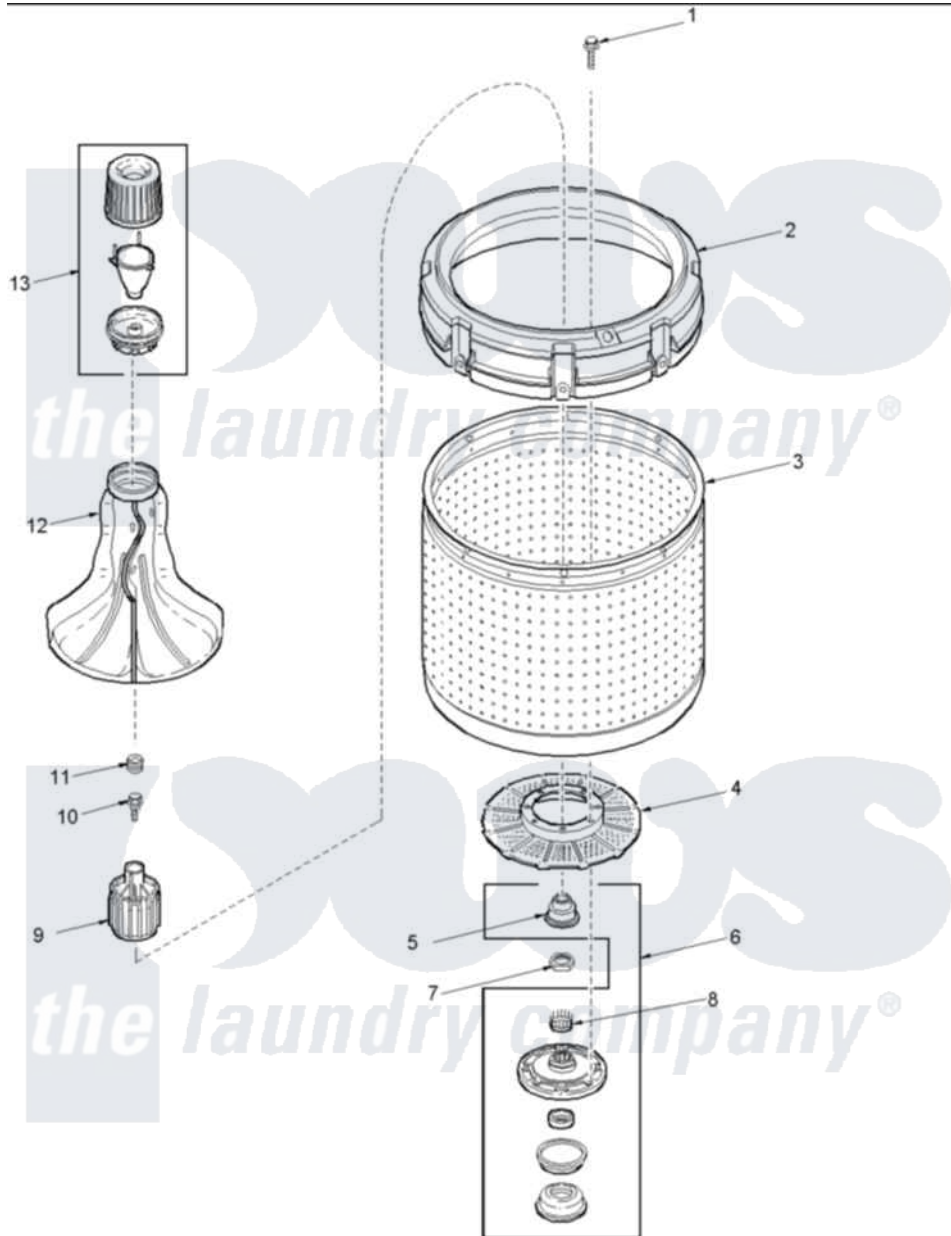

Amana ALW990EAW (BOM: PALW990EAW1) 01 - Agitator, Drive Bell, Washtub and Hub

Amana Residential Amana ALW990EAW (BOM: PALW990EAW1) Washer Parts Parts Diagram 01 - Agitator, Drive Bell, Washtub and Hub

[Click on the part number to view part](#)

Item	Original Part Number	Replaced By	Status	Part Description
1	40063301	3400527		Screw
2	40002901	27001052		Balance Ring
3	40000802P	719P3		Assembly- Wash
4	40008001			Filter, Lint
5	40016101			Seal, Bell Drive
6	R9900457			Kit, Hub And Seal
7	40016301			Nut, Lock
8	40008301			Insert, Spline
9	R9900189			Kit, Drive Bell And Seal
10	40065102			Screw, Shoulder 1/4
11	40008401			Plug, Bell
12	40000501W			Agitator, Flex Vane
13	40002101W			Assembly, Fabric Softner