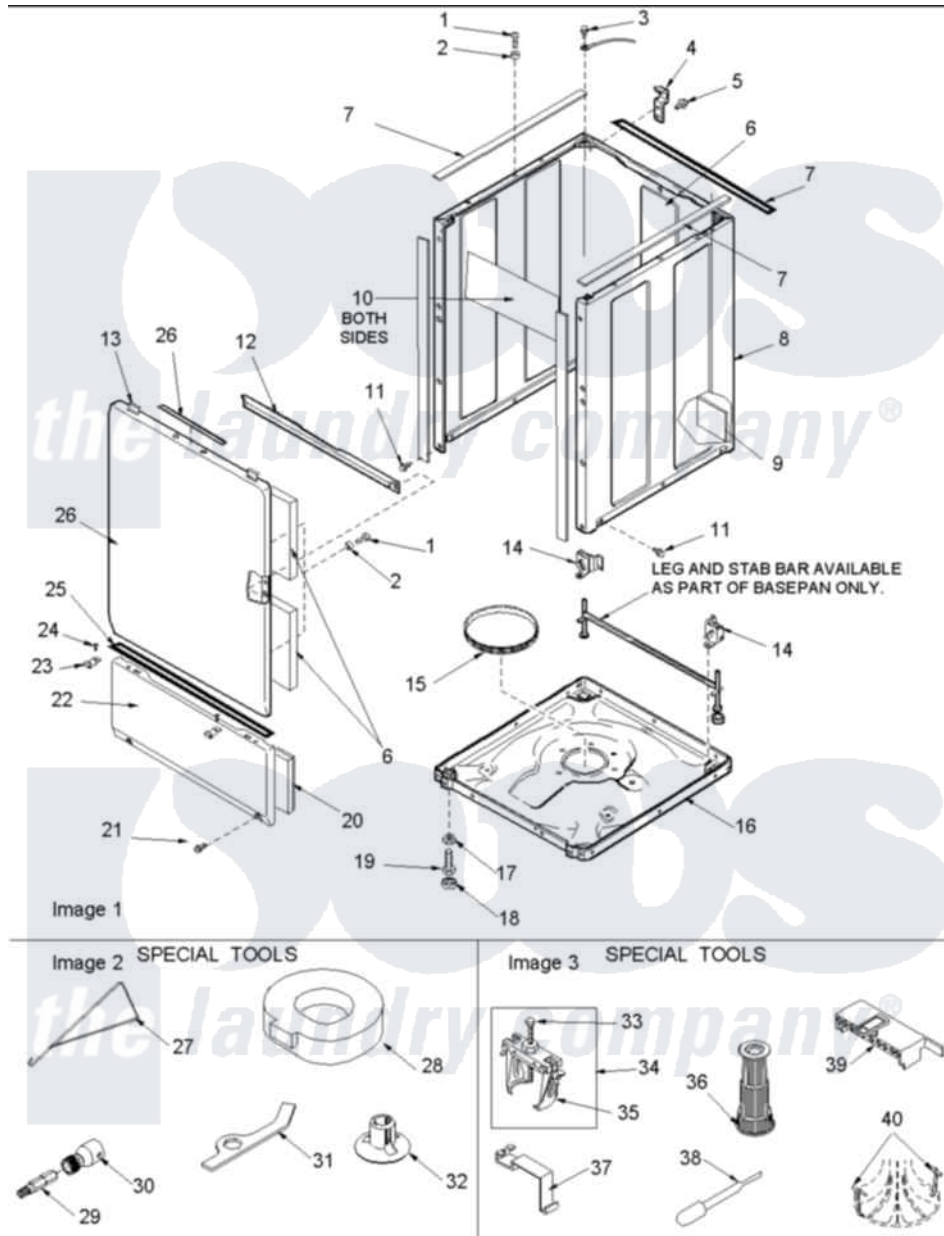

# Amana ALW990EAW (BOM: PALW990EAW1) 02 - Base, Cabinet, Front and Special Tools

Amana Residential Amana ALW990EAW (BOM: PALW990EAW1) Washer Parts Parts Diagram 02 - Base, Cabinet, Front and Special Tools  
 Click on the part number to view part

Item	Original Part Number	Replaced By	Status	Part Description
1	32671	<a href="#">Y014874</a>		Screw, Idler Arm And Sleeve
2	<a href="#">505187</a>			Locator, Panel
3	<a href="#">20530</a>			Screw, 10-24 x 3/8 Hex
4	<a href="#">500003</a>			Hinge, Top
5	40064801	<a href="#">3390631</a>		Screw, 10-16 X 3/8
6	<a href="#">40106101</a>			Foam, 6" X 13" X 1"
"	<a href="#">40106401</a>			Foil, 6" X 20" X 5p5
"	40091801	<a href="#">40106201</a>		Foam, 8" X 23" X 1/2"
7	685366		Not Available	TAPE,FOAM
8	40076401CP	<a href="#">40076402CP</a>		Cabinet, Dryer And Washer
"	40076401WP	<a href="#">37001284</a>		Cabinet As Pack
"	40076402W	<a href="#">37001284</a>		Cabinet As Pack
9	40091802	<a href="#">40106301</a>		Foam, 5" X 5" X 1/2"
"	<a href="#">40106301</a>			Foam, 5" X 5" X 1/2"
10	685368	<a href="#">22001817</a>		Sheet, Sound Damper