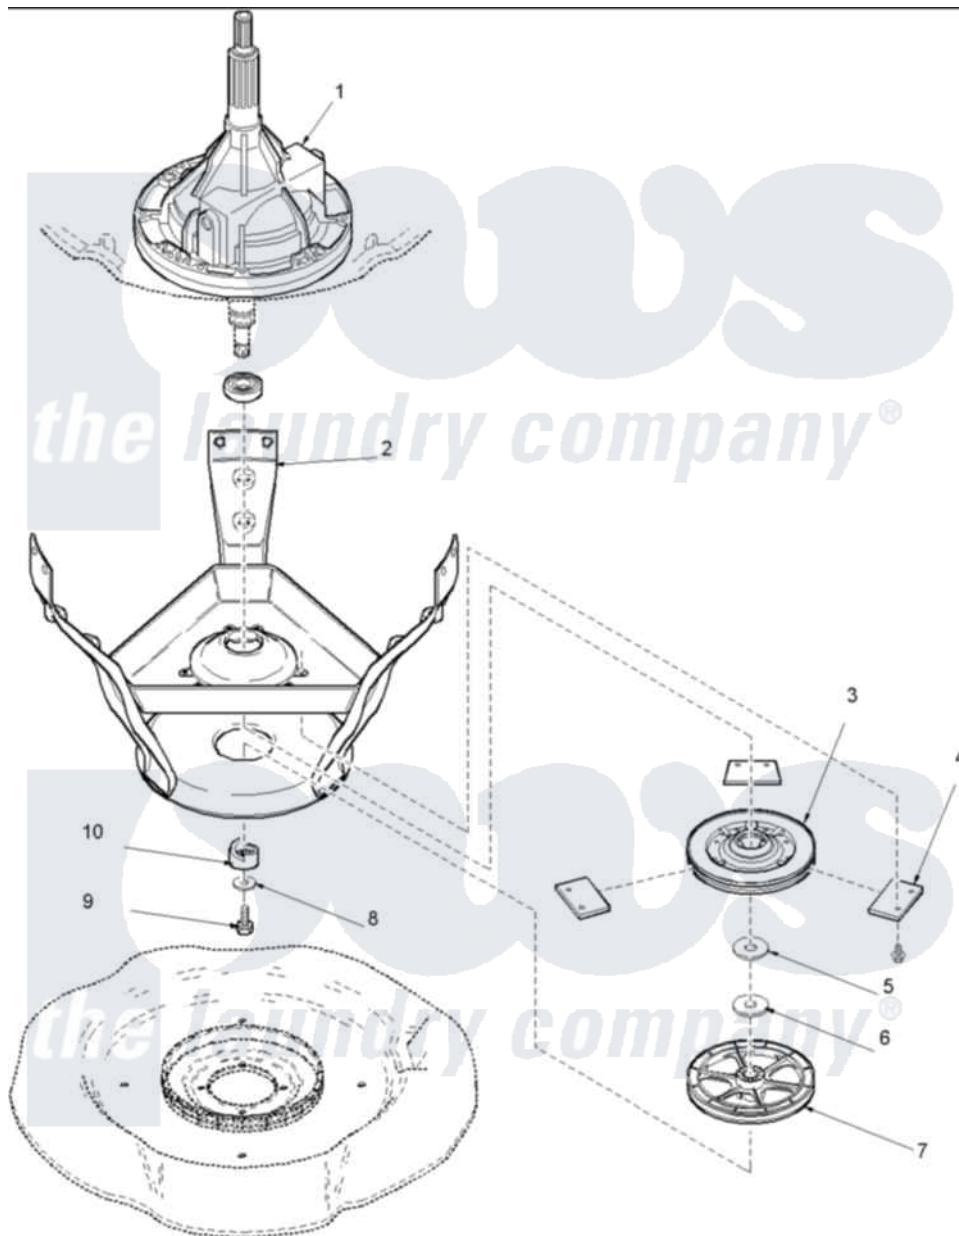

Amana ALW990EAW (BOM: PALW990EAW1) 03 - Bearings, Brake, and Transmission

Amana Residential Amana ALW990EAW (BOM: PALW990EAW1) Washer Parts Parts Diagram 03 - Bearings, Brake, and Transmission

[Click on the part number to view part](#)

Item	Original Part Number	Replaced By	Status	Part Description
1	40032701	12002177		Transmison
2	40070001	12002013		Base
3	40003103	R9900474		Brake Assembly
4	R0000014			Kit, Brake Pad
5	40065701			Washer, 2 Odx.63 ID
6	40063201			Washer, Flat
7	40047102			Pulley, Spin/Agit
"	40047101	40047102		Pulley, Spin/Agit
8	40041501			Washer
9	40063401			Screw, 1/4-20 x 5/8 Hex
10	40047402			Helix, Plastic
"	40047401	40047402		Helix, Plastic
NI	26594P			Grease, Silicone - 2 Oz Tube