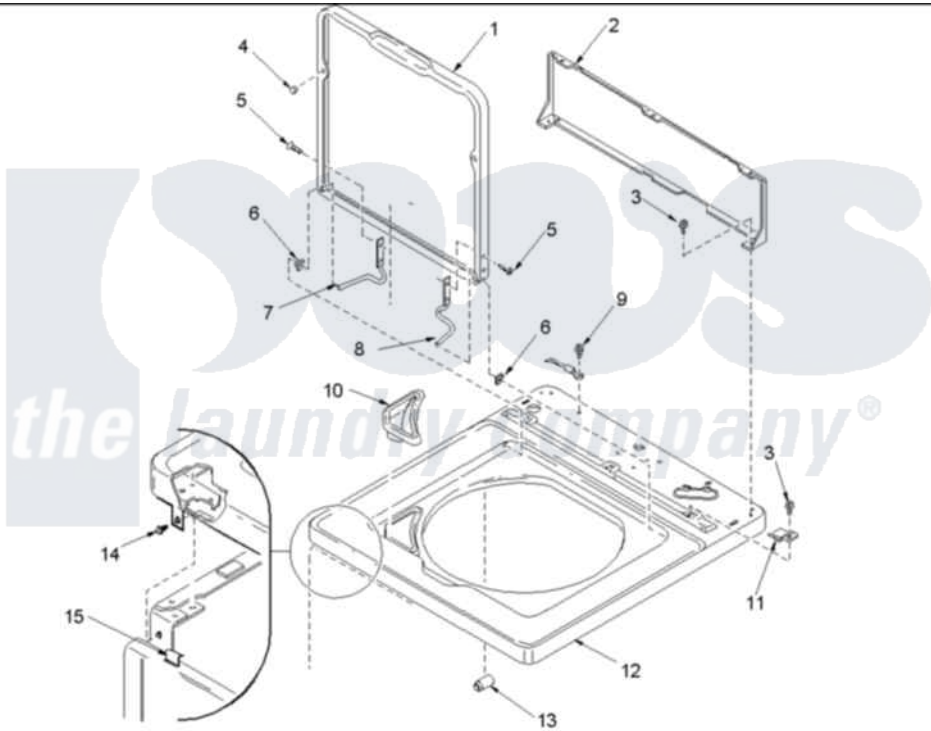

# Amana ALW990EAW (BOM: PALW990EAW1) 04 - Cabinet Top, Door, and Door Switch

Image 1

Image 2

Amana Residential Amana ALW990EAW (BOM: PALW990EAW1) Washer Parts Parts Diagram 04 - Cabinet Top, Door, and Door Switch

[Click on the part number to view part](#)

Item	Original Part Number	Replaced By	Status	Part Description
1	40111301W	<a href="#">27001093</a>		Lid
"	40111301C		Not Available	LID,W/INSTRUCTIONS
2	40051401		Not Available	PANEL,HOME HOOD BACK
"	<a href="#">40121402</a>			Panel, Back
3	501086	<a href="#">90767</a>		Screw, 8A X 3/8 HeX Washer Head Tapping
4	<a href="#">40038001</a>			Bumper
5	40039201	<a href="#">W10119828</a>		Screw, Lid Hinge Mounting
6	<a href="#">40008201</a>			Bushing, Hinge
7	<a href="#">40094002</a>			Hinge, Lid Left Stop
8	<a href="#">40094101</a>			Hinge, Lid Right Pass
9	<a href="#">20530</a>			Screw, 10-24 x 3/8 Hex
10	<a href="#">40093901</a>			Dispenser, Bleach
11	<a href="#">40063901</a>			Clip, Hold Down
12	40000202W	<a href="#">27001182</a>		Top

"	40000202C	<a href="#">27001183</a>	Top
13	<a href="#">40102101</a>		Cap, Hinge
14	503661	<a href="#">27001200</a>	Screw
15	56080	<a href="#">22001650</a>	Fastener, Spring
16	501086	<a href="#">90767</a>	Screw, 8A X 3/8 HeX Washer Head Tapping
17	40076401WP	<a href="#">37001284</a>	Cabinet As Pack
"	40076402W	<a href="#">37001284</a>	Cabinet As Pack
"	40076401CP	<a href="#">40076402CP</a>	Cabinet, Dryer And Washer
18	40035001	<a href="#">27001095</a>	Switch, Lid
19	<a href="#">40040701</a>		Screw, Tapping No.6b-20
20	<a href="#">40009801</a>		Holder, Lid Switch
21	<a href="#">40009701</a>		Arm, Lid Switch