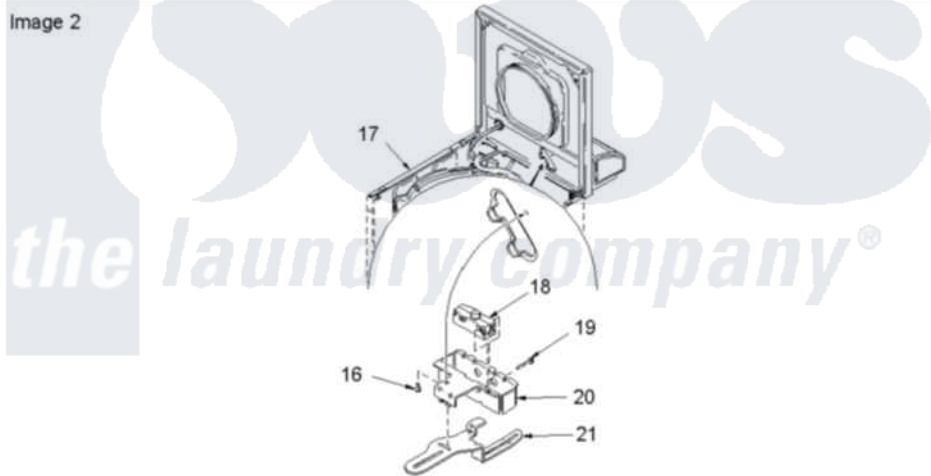

# Amana ALW990EAW (BOM: PALW990EAW1) 04 - Cabinet Top, Door, and Door Switch

Image 1

Image 2

Amana Residential Amana ALW990EAW (BOM: PALW990EAW1) Washer Parts Parts Diagram 04 - Cabinet Top, Door, and Door Switch

[Click on the part number to view part](#)

Item	Original Part Number	Replaced By	Status	Part Description
1	40111301W	<a href="#">27001093</a>		Lid
"	40111301C		Not Available	LID,W/INSTRUCTIONS
2	40051401		Not Available	PANEL,HOME HOOD BACK
"	<a href="#">40121402</a>			Panel, Back
3	501086	<a href="#">90767</a>		Screw, 8A X 3/8 HeX Washer Head Tapping
4	<a href="#">40038001</a>			Bumper
5	40039201	<a href="#">W10119828</a>		Screw, Lid Hinge Mounting
6	<a href="#">40008201</a>			Bushing, Hinge
7	<a href="#">40094002</a>			Hinge, Lid Left Stop
8	<a href="#">40094101</a>			Hinge, Lid Right Pass
9	<a href="#">20530</a>			Screw, 10-24 x 3/8 Hex
10	<a href="#">40093901</a>			Dispenser, Bleach
11	<a href="#">40063901</a>			Clip, Hold Down
12	40000202W	<a href="#">27001182</a>		Top

"	40000202C	<a href="#">27001183</a>	Top
13	<a href="#">40102101</a>		Cap, Hinge
14	503661	<a href="#">27001200</a>	Screw
15	56080	<a href="#">22001650</a>	Fastener, Spring
16	501086	<a href="#">90767</a>	Screw, 8A X 3/8 HeX Washer Head Tapping
17	40076401WP	<a href="#">37001284</a>	Cabinet As Pack
"	40076402W	<a href="#">37001284</a>	Cabinet As Pack
"	40076401CP	<a href="#">40076402CP</a>	Cabinet, Dryer And Washer
18	40035001	<a href="#">27001095</a>	Switch, Lid
19	<a href="#">40040701</a>		Screw, Tapping No.6b-20
20	<a href="#">40009801</a>		Holder, Lid Switch
21	<a href="#">40009701</a>		Arm, Lid Switch