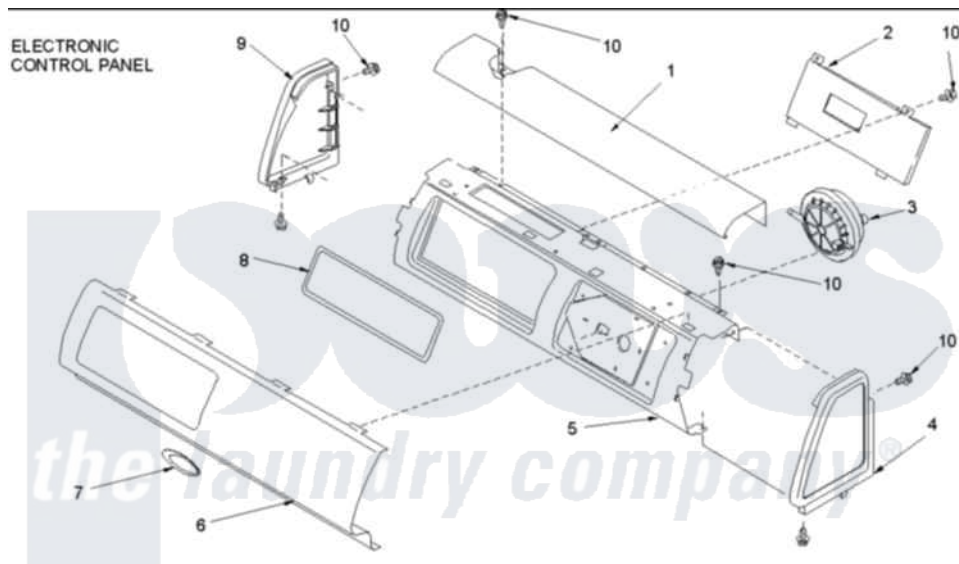

Amana ALW990EAW (BOM: PALW990EAW1) 05 - Control Panels

Amana [Residential Amana ALW990EAW \(BOM: PALW990EAW1\) Washer Parts](#) Parts Diagram 05 - Control Panels
 Click on the part number to view part

Item	Original Part Number	Replaced By	Status	Part Description
1	503674C			Cover, Top
"	503674W			Cover, Top
2	40081201CP			Assembly, Elec Con And Over
"	40081201WP		Not Available	ASSY,ELEC CONT & OVERLAY(WHITE)
3	40082401	39078		Switch- Pr
4	40012701W		Not Available	ENDCAP (RT-WHT)
5	40039603		Not Available	PANEL,SUPP CONTROL
6	40077401W		Not Available	PANEL,GRAPHIC-ELEC WASH(WHITE)
"	40091301C		Not Available	PANEL,GRAPHIC(BISQUE)
7	40083301			Medallion
8	40074001			Gasket, Electronic
9	40012702W			Endcap
10	501086	90767		Screw, 8A X 3/8 HeX Washer Head Tapping
NI	40100901			Assembly, Wire Harness Hood