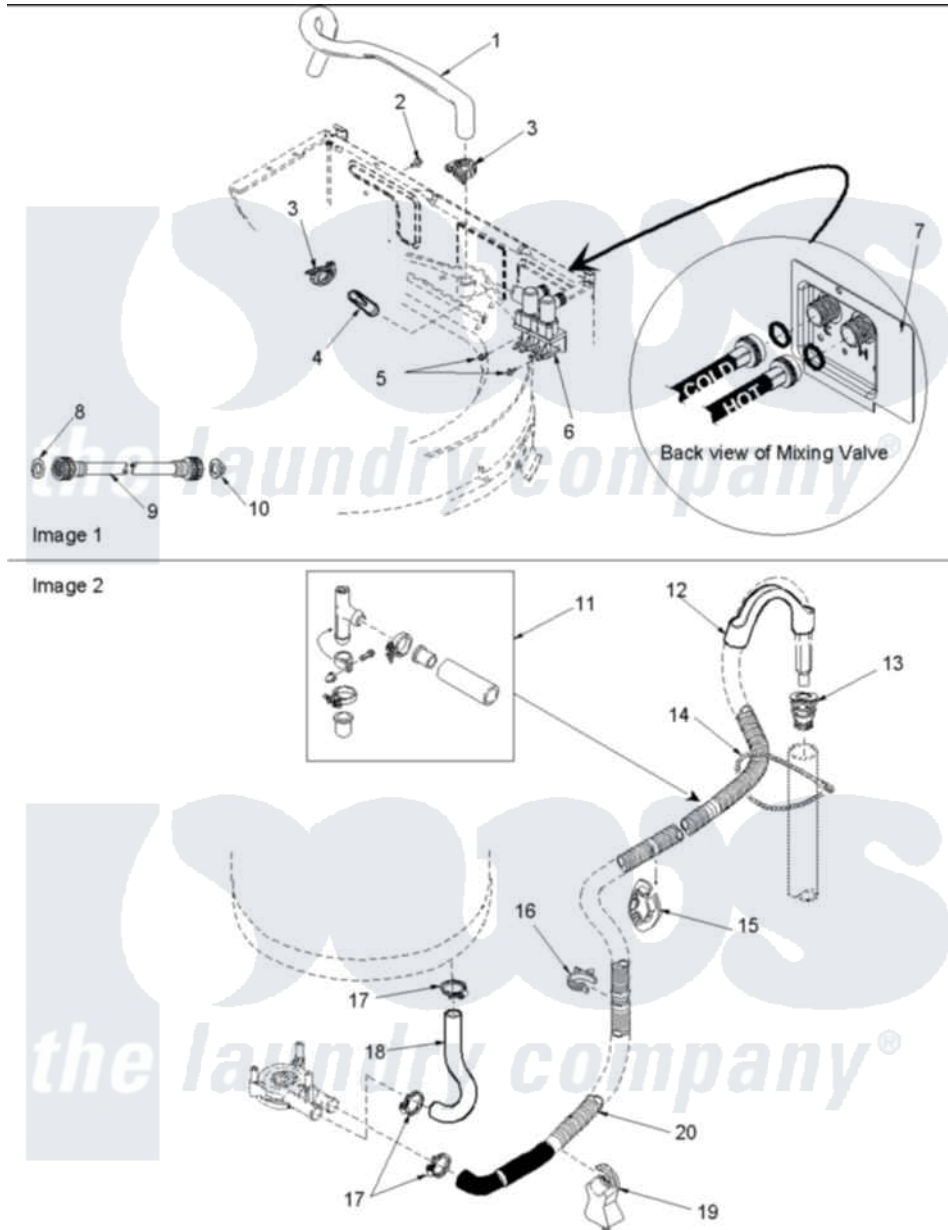

# Amana ALW990EAW (BOM: PALW990EAW1) 06 - Mixing Valve and Hoses

Amana Residential Amana ALW990EAW (BOM: PALW990EAW1) Washer Parts Parts Diagram 06 - Mixing Valve and Hoses

Click on the part number to view part

Item	Original Part Number	Replaced By	Status	Part Description
1	<a href="#">40038401</a>			Hose
2	503661	<a href="#">27001200</a>		Screw
3	36801	<a href="#">596669</a>		Clamp, Manifold
4	34500	<a href="#">22001900</a>		Preventer, Back Flow
5	501086	<a href="#">90767</a>		Screw, 8A X 3/8 HeX Washer Head Tapping
6	<a href="#">40093401</a>			Valve, Mix N51 W/ Thermistor
7	40061701		Not Available	PLATE, MIXING VALVE
8	20290	<a href="#">Y013783</a>		Washer, Inlet Hose
9	40058001	<a href="#">76313</a>		Hosefill
"	40058002	<a href="#">76313</a>		Hosefill
10	28605	<a href="#">22002960</a>		Strainer, Washer Inlet
11	562P3	<a href="#">76660</a>		Break-Sphn
12	33615	<a href="#">22003814</a>		Retainer, Drain Hose
13	<a href="#">40008101</a>			Adapter, Standpipe
14	33489	<a href="#">8539404</a>		Tie-Wire

15	<a href="#">40058501</a>	Relief, Strain Drain
16	<a href="#">36014</a>	Clip, Retainer-Hose
17	36802	<a href="#">285655</a> Clamp, Hose
18	<a href="#">40094201</a>	Hose, Tub To Pump
19	<a href="#">40044901</a>	Stand, Hose
20	<a href="#">40053901</a>	Hose, Drain