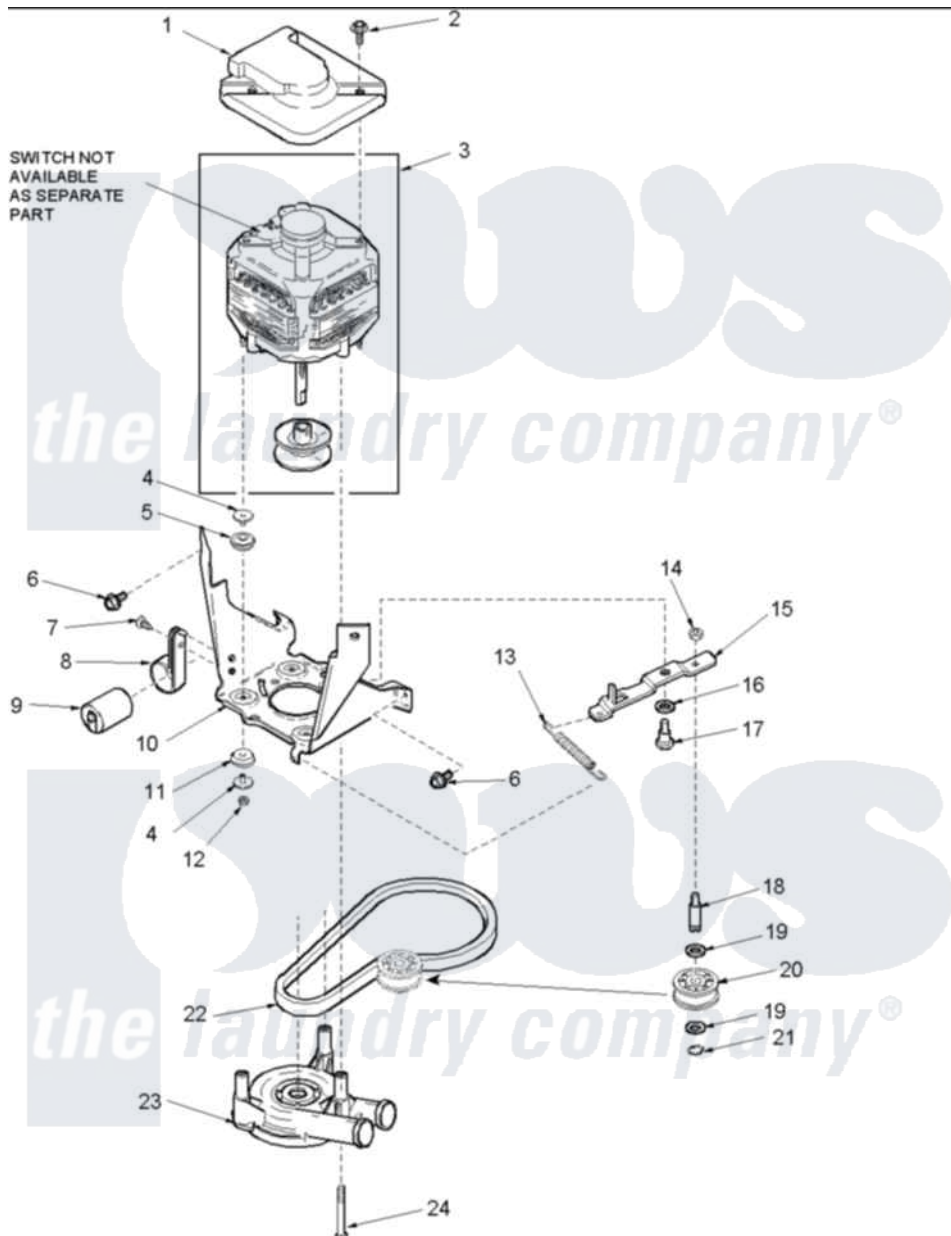

# Amana ALW990EAW (BOM: PALW990EAW1) 07 - Motor, Belt, Pump, and Idler Assy

Amana Residential Amana ALW990EAW (BOM: PALW990EAW1) Washer Parts Parts Diagram 07 - Motor, Belt, Pump, and Idler Assy

[Click on the part number to view part](#)

Item	Original Part Number	Replaced By	Status	Part Description
1	<a href="#">40112301</a>			Shield, Motor
2	40046701	<a href="#">4312464</a>		Screw
3	40096301	<a href="#">12002133</a>		Motor-Drve
"	40096303	<a href="#">12002133</a>		Motor-Drve
4	<a href="#">40053701</a>			Post, Isolator
5	<a href="#">40053801</a>			Mount, Motor Upper
6	<a href="#">40128701</a>			Screw, 5/16-18 X .50
7	<a href="#">503688</a>			Screw, 10B-16 X .34 I
8	40047001	<a href="#">27001107</a>		Clamp, Capacitor
9	<a href="#">40084501</a>			Capacitor
10	40015502		Not Available	BRACKET,MOTOR MOUNT
"	40015501		Not Available	BRACKET,MOTOR MOUNT
11	<a href="#">40054301</a>			Mount, Motor Lower
12	40095101	<a href="#">Y707702</a>		Locknut
13	<a href="#">40061401</a>			Spring, Idler Lever

14	<a href="#">40038801</a>		Jamnut, 3/8-16
15	40041001	<a href="#">40041002</a>	Lever, Idler
16	<a href="#">40054701</a>		Washer
17	<a href="#">40038901</a>		Screw, 1/4-20
18	<a href="#">56461</a>		Shaft
19	<a href="#">52549</a>		Washer, 501 ID X3/4 Odx
20	<a href="#">40045001</a>		Idler Pulley Assembly
21	<a href="#">23748</a>		Ring, Retaining
22	40053606	<a href="#">27001006</a>	Belt, Spin And Agitator
"	40053601	<a href="#">27001006</a>	Belt, Spin And Agitator
23	40040301	<a href="#">27001233</a>	Pump
24	<a href="#">40063701</a>		Screw, 10-16 x 1.75
NI	40069401	Not Available	MOTOR MOUNT UPPER ASSEMBLY
"	40069501	Not Available	MOTOR MOUNT LOWER ASSEMBLY