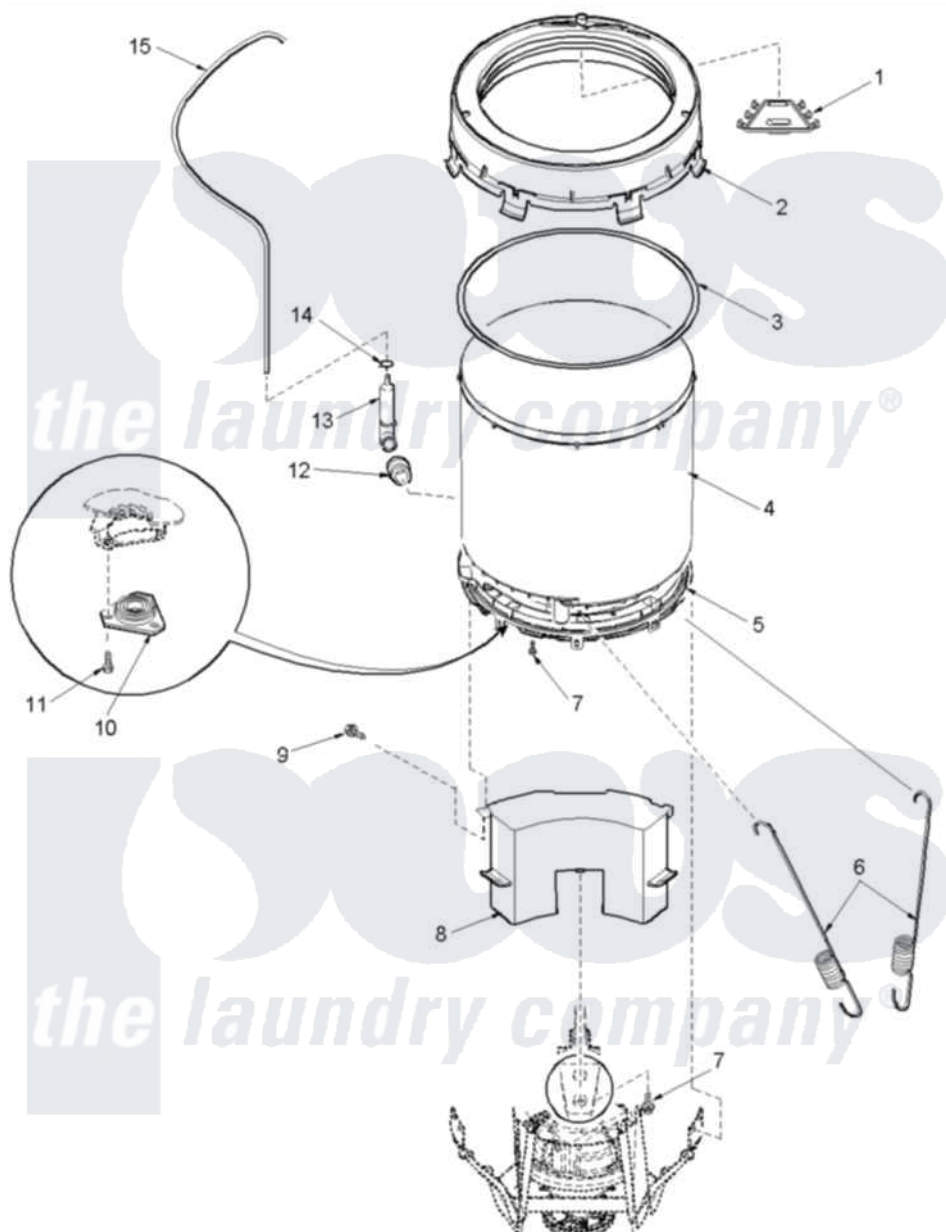

Amana ALW990EAW (BOM: PALW990EAW1) 08 - Outer Tub and Pressure Tube

Amana Residential Amana ALW990EAW (BOM: PALW990EAW1) Washer Parts Parts Diagram 08 - Outer Tub and Pressure Tube

[Click on the part number to view part](#)

Item	Original Part Number	Replaced By	Status	Part Description
1	40001901		Not Available	CHANNEL, WATER INLET
2	40111101		Not Available	COVER, OUTER TUB
"	40033101P		Not Available	COVER, OUTER TUB
3	40076601			Gasket, Tub Cover
4	40111001	40111001P		Tub, Plastic Outer
5	40001102	40001102P		Bottom, Outer Tub
6	40045202			Spring, Tall Tub
7	40064301			Screw, 1/4-15 x 3/4 Hex
8	40015902		Not Available	ASSY, COUNTERWEIGHT
9	40070401			Screw, 1/4-20 x 7/8 Hex
10	40004201	40004201P		Main Bearing Assembly
11	40128701			Screw, 5/16-18 X .50
12	40037801			Grommet
13	40008501			Assembly, Pressure Bulb
14	40054901	596669		Clamp, Manifold