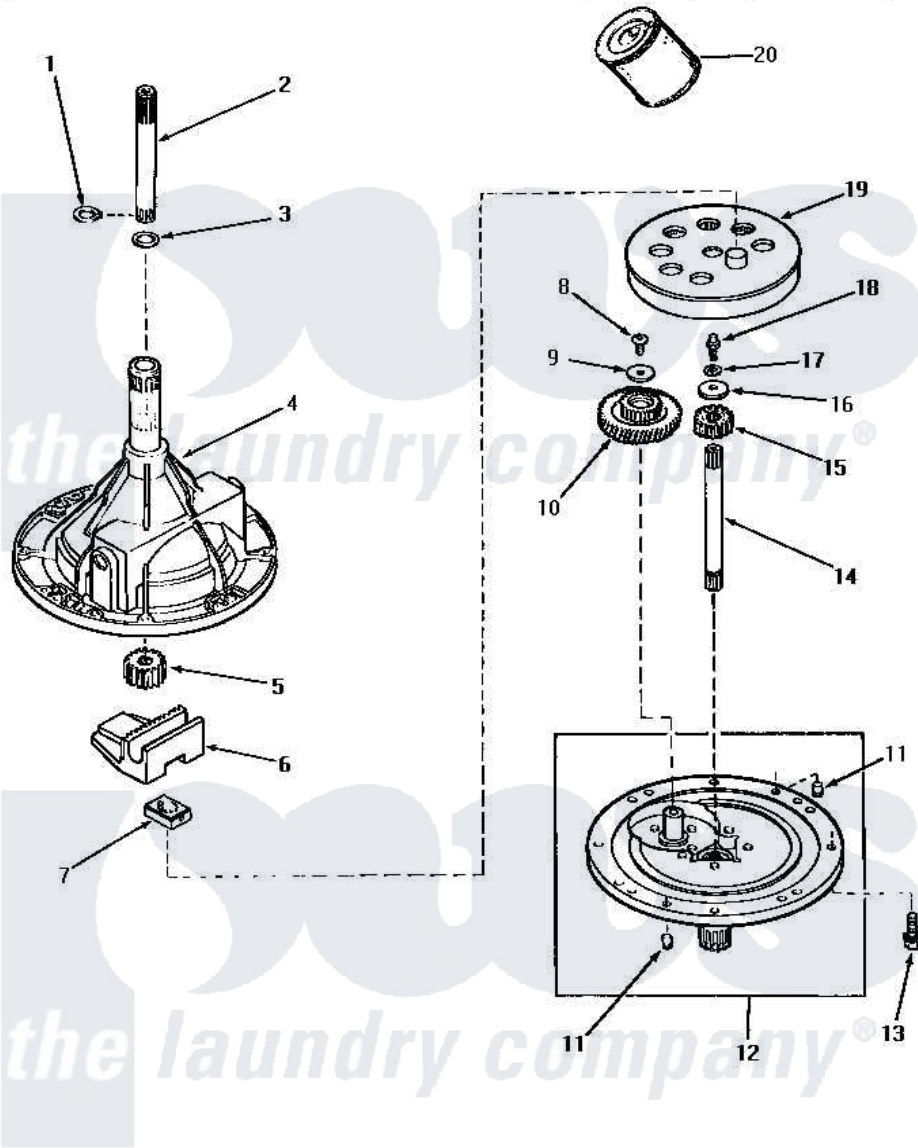

# Amana AWE852 01 - 33227 TRANSMISSION ASSY COMPONENTS

## COMPONENTS FOR 33227 TRANSMISSION ASSEMBLY

Amana [Residential Amana AWE852 Washer Parts](#) Parts Diagram 01 - 33227 TRANSMISSION ASSY COMPONENTS  
 Click on the part number to view part

Item	Original Part Number	Replaced By	Status	Part Description
1	<a href="#">27197</a>			Ring, Retaining
2	29134	<a href="#">Y36570</a>		Shaft, Output
3	20212	<a href="#">35092</a>		Washer, 3628id X 1.00 X .056
4	33223		Not Available	ASSY, TRANSMISSION CASE
5	<a href="#">27003</a>			Pinion, Agitator
6	<a href="#">Y31526</a>			Rack
7	<a href="#">26493</a>			Slide
8	<a href="#">29273</a>			Screw, 1/4-20 X 3/8
9	29260		Not Available	WASHER
10	<a href="#">29161</a>			Gear, Reduction
11	<a href="#">27172</a>			Pin, Dowel
12	33214		Not Available	TRANSMISSION COVER ASSEMBLY
13	32814		Not Available	SCREW, 1/4-20X7/8 SERRA
14	27081	<a href="#">27081P</a>		Shaft Input Package
15	<a href="#">Y29160</a>			Pinion, Drive
16	26509	<a href="#">40041501</a>		Washer

17	<a href="#">21456</a>		Lockwasher, 1/4 Intshkp
18	27030	Not Available	SCREW, 1/4-20 SPECIAL
19	<a href="#">26577</a>		Assembly, Gear And Stud
20	<a href="#">27243P</a>		Oil, CW Transmission F-
NI	28434P	Not Available	LOCTITE