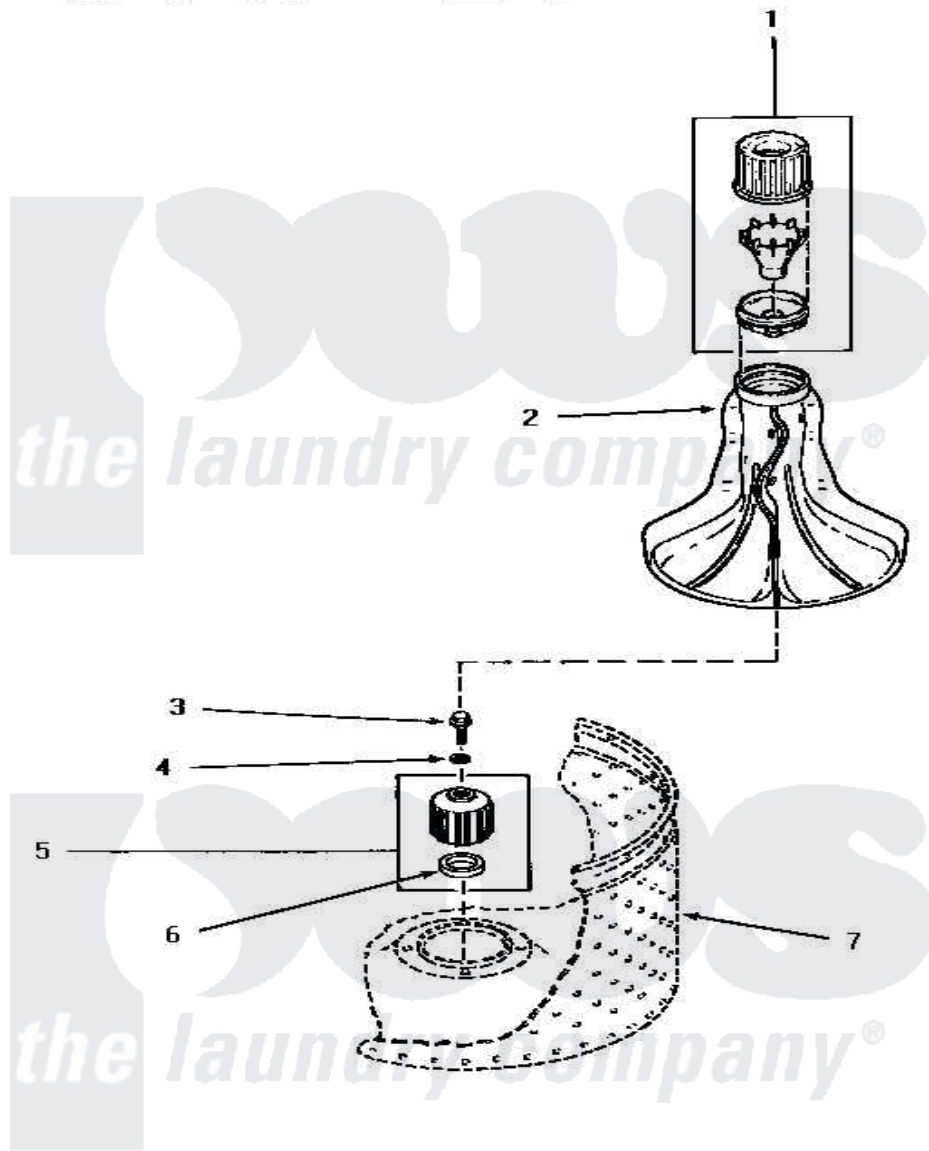

Amana AWE852 02 - AGITATOR, DRIVE BELL & SEAL SEAT

AGITATOR, DRIVE BELL AND SEAL SEAT

Amana [Residential Amana AWE852 Washer Parts](#) Parts Diagram 02 - AGITATOR, DRIVE BELL & SEAL SEAT
 Click on the part number to view part

Item	Original Part Number	Replaced By	Status	Part Description
1	34155	40002101W		Assembly, Fabric Softner
2	33174	40000501W		Agitator, Flex Vane
3	30852			Screw, No.8-1/4 X 20 X 3/
4	30853		Not Available	SEAL
5	30071P	R9900189		Kit, Drive Bell And Seal
6	Y00000000		Not Available	SEE NOTE SEAL SEAT -- (SEE PAGES 8 & 10)
7	Y00000000		Not Available	SEE NOTE WASHTUB
NI	442P3	R9900189		Kit, Drive Bell And Seal