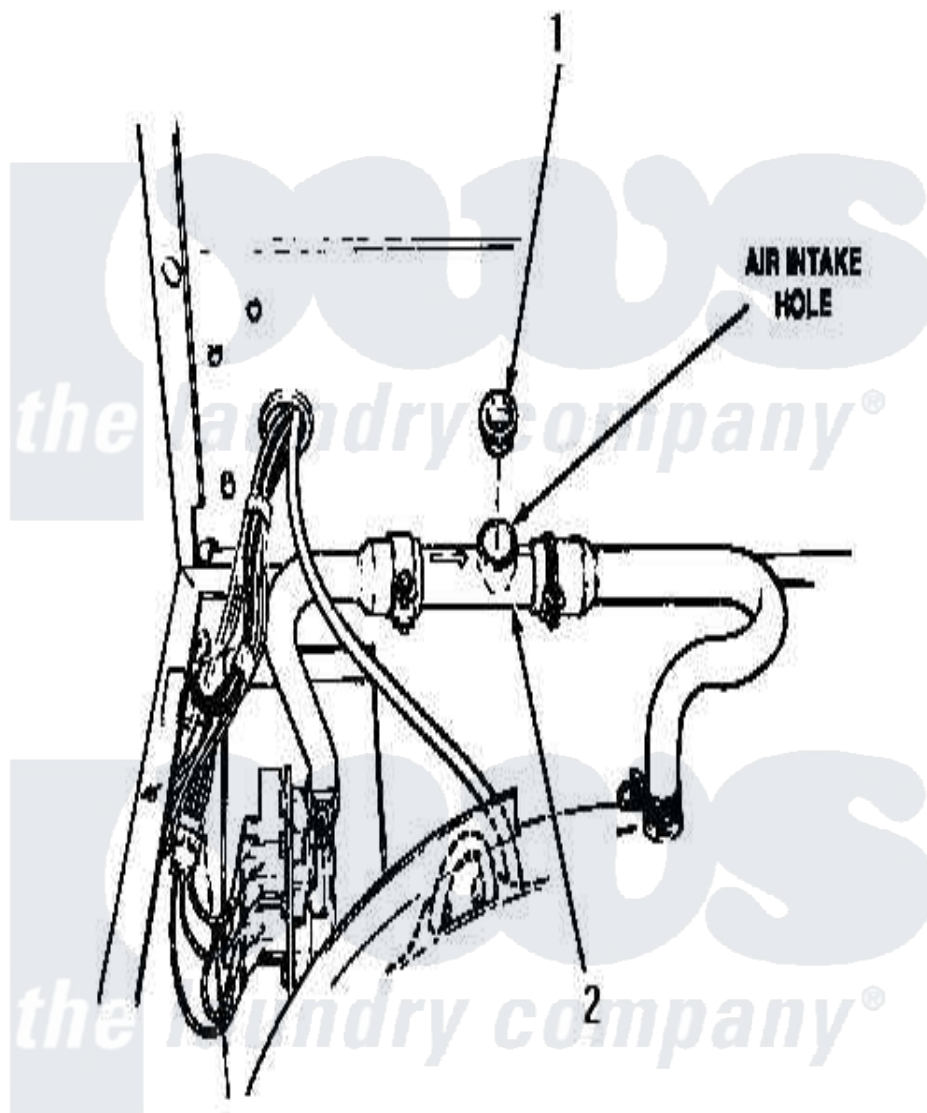

# Amana AWE852 03 - BACK FLOW PREVENTER (CHANGE)

Amana [Residential Amana AWE852 Washer Parts](#) Parts Diagram 03 - BACK FLOW PREVENTER (CHANGE)  
Click on the part number to view part

| Item | Original Part Number | Replaced By           | Status | Part Description            |
|------|----------------------|-----------------------|--------|-----------------------------|
| 1    | 34340                | <a href="#">34280</a> |        | Assembly, Backflow Prevento |
| 2    | 27118                | <a href="#">34280</a> |        | Assembly, Backflow Prevento |