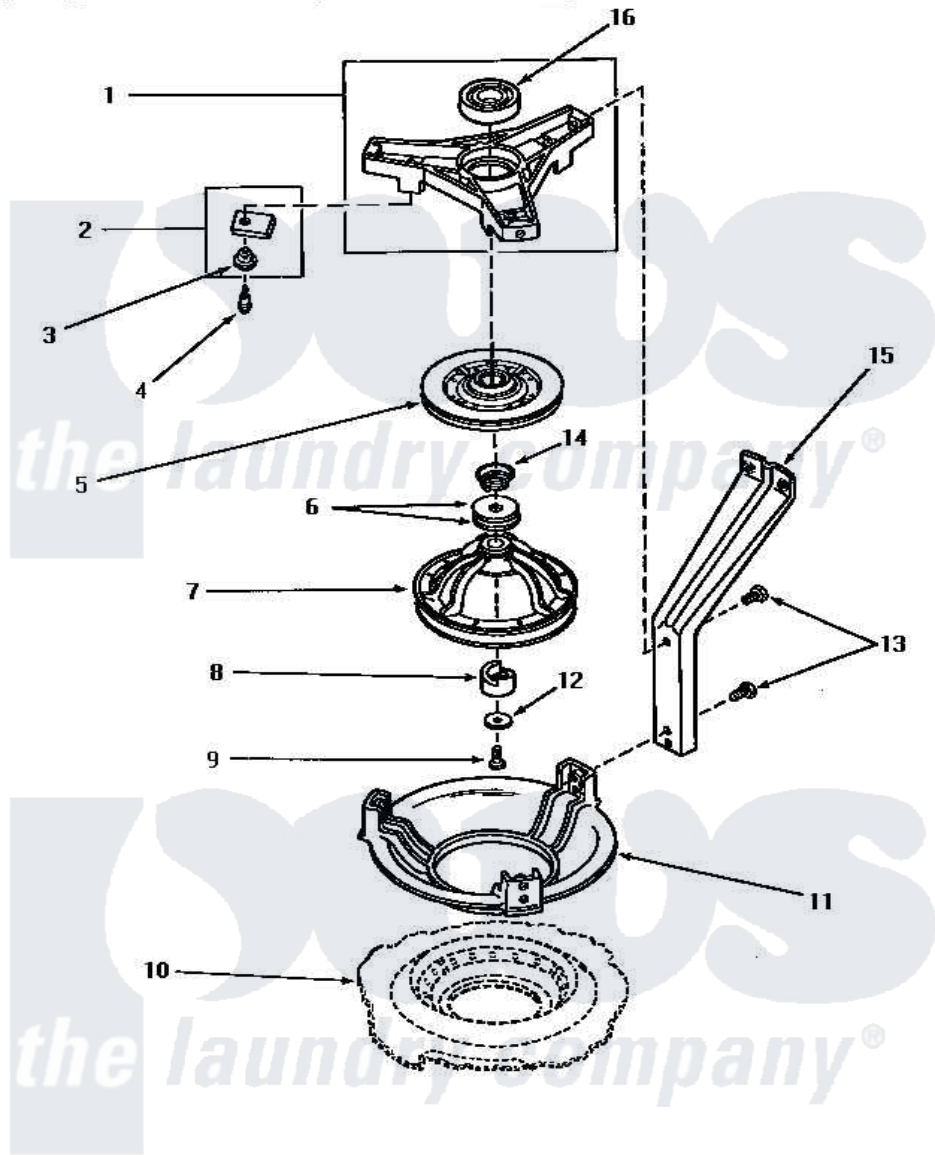

Amana AWE852 04 - BRG HSG/BRAKE/PULLEY & PIVOT DOME

BEARING HOUSING, BRAKE, PULLEY AND PIVOT DOME

Amana Residential Amana AWE852 Washer Parts Parts Diagram 04 - BRG HSG/BRAKE/PULLEY & PIVOT DOME
 Click on the part number to view part

Item	Original Part Number	Replaced By	Status	Part Description
1	28913	35746		AssemLy, Bearing Housing-L
2	348P3	R9900543		Pad-Brake
3	29993			Sleeve, Anti-Rotation
4	26547			Screw, 10-24 Shoulder
5	31961	R9900474		Brake Assembly
6	32651	40065701		Washer, 2 Odx.63 ID
7	30260	34232P		Kit-Pulley
8	27018			Helix
9	27220	40063401		Screw, 1/4-20 x 5/8 Hex
10	Y00000000		Not Available	SEE NOTE BASE ASSEMBLY
11	27124		Not Available	DOMe,PIVOT
12	26509	40041501		Washer
13	30016	40128701		Screw, 5/16-18 X .50
14	33435			Spring, Conical
15	27090			Leg, Support
16	28944R	40004001		Bearing, Main