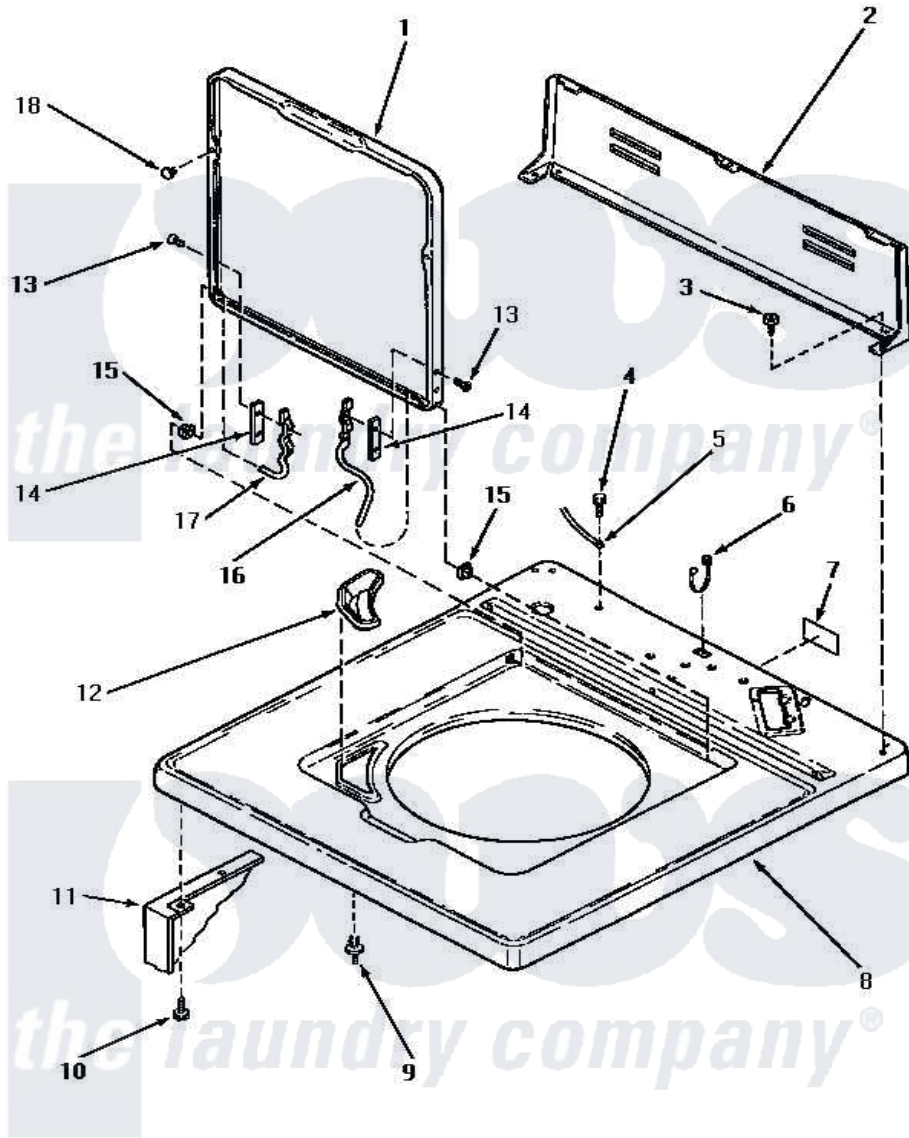

Amana AWE852 05 - CAB TOP/LOADING DR & CTRL HOOD REAR PAN

CABINET TOP, LOADING DOOR AND CONTROL HOOD REAR PANEL

Amana [Residential Amana AWE852 Washer Parts](#) Parts Diagram 05 - CAB TOP/LOADING DR & CTRL HOOD REAR PAN

Click on the part number to view part

| Item | Original Part Number | Replaced By | Status | Part Description |
|------|-----------------------|---------------------------|---------------|---------------------------------------------|
| 1 | 33541W | 33541WP | | Lid, W/Instructions |
| " | 33541H | | Not Available | LOADING DOOR, HARVEST GOLD |
| " | 33541L | 33541LP | | Lid, W/Instructions |
| 2 | 33619 | | Not Available | CONTROL HOOD REAR PANEL |
| 3 | 23962 | W10116760 | | Screw |
| 4 | 52909 | | | Screw, 10B-16 X 1/2 HeX |
| 5 | Y00000000 | | Not Available | SEE NOTE GROUND WIRE, GREEN |
| 6 | 21903 | 211881 | | Grommet, Cord Part Not Used-Gas Models Only |
| 7 | 24903 | | Not Available | STICKER,DISCONNECT POW |
| 8 | 33451W | | Not Available | CABINET TOP, WHITE |
| " | 33451L | | Not Available | CABINET TOP, ALMOND |
| " | 33451H | | Not Available | CABINET TOP, HARVEST GOLD |