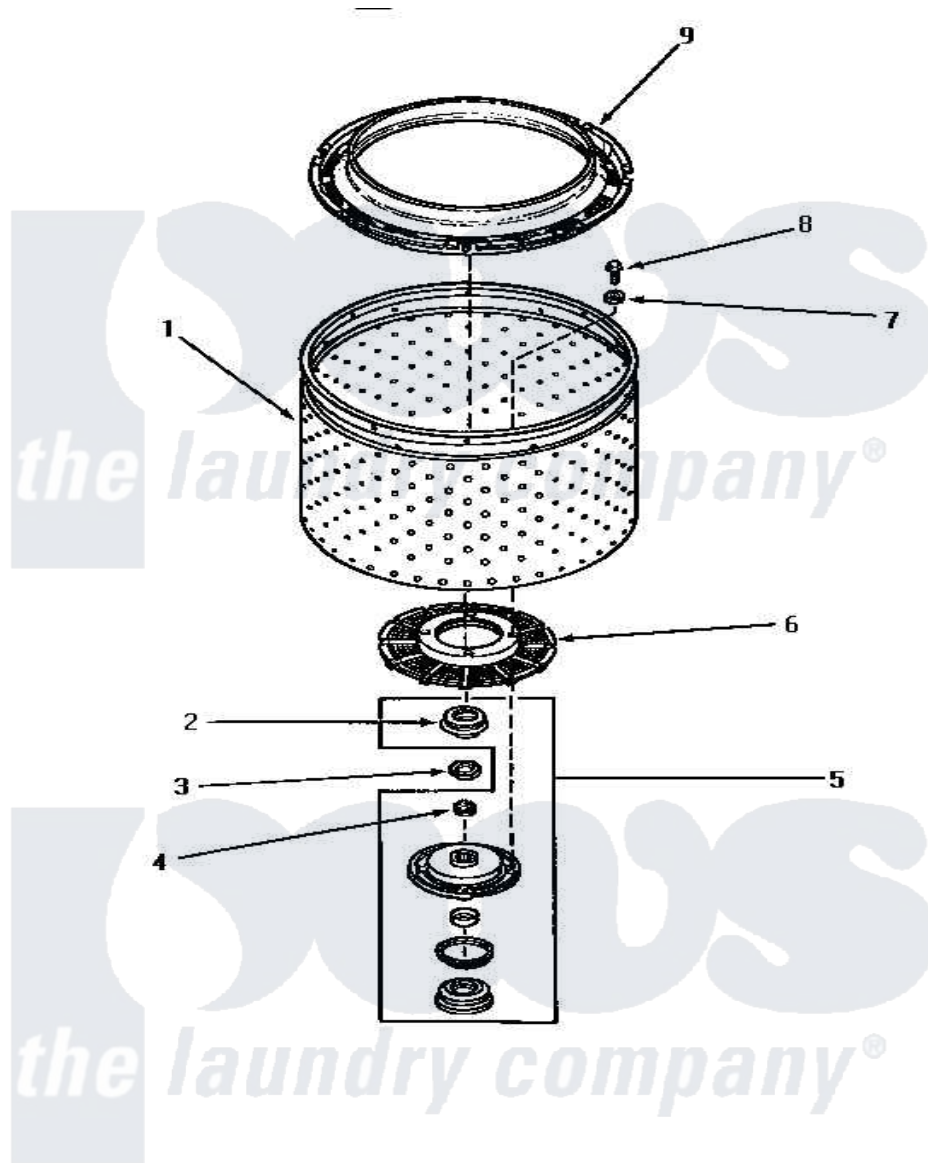

Amana AWE852 06 - CLOTHES GUARD/WASHTUB/LINT FILTER & HUB

CLOTHES GUARD, WASHTUB, LINT FILTER AND HUB

Amana Residential Amana AWE852 Washer Parts Diagram 06 - CLOTHES GUARD/WASHTUB/LINT FILTER & HUB

[Click on the part number to view part](#)

Item	Original Part Number	Replaced By	Status	Part Description
1	33296	39248P		Wash Tub
"	33295	39252P		Wash Tub
"	33245			Washtub, Stainless Steel
2	Y00000000		Not Available	SEE NOTE SEAL HEAD
3	Y29220	40016301		Nut, Lock
4	29728	40008301		Insert, Spline
5	495P3	R9900552		Hub And Seal
6	32998	39371		Filter Lin
7	28094			Gasket
8	27202	W10116787		Screw
9	32989	35035		Guard, Clothes