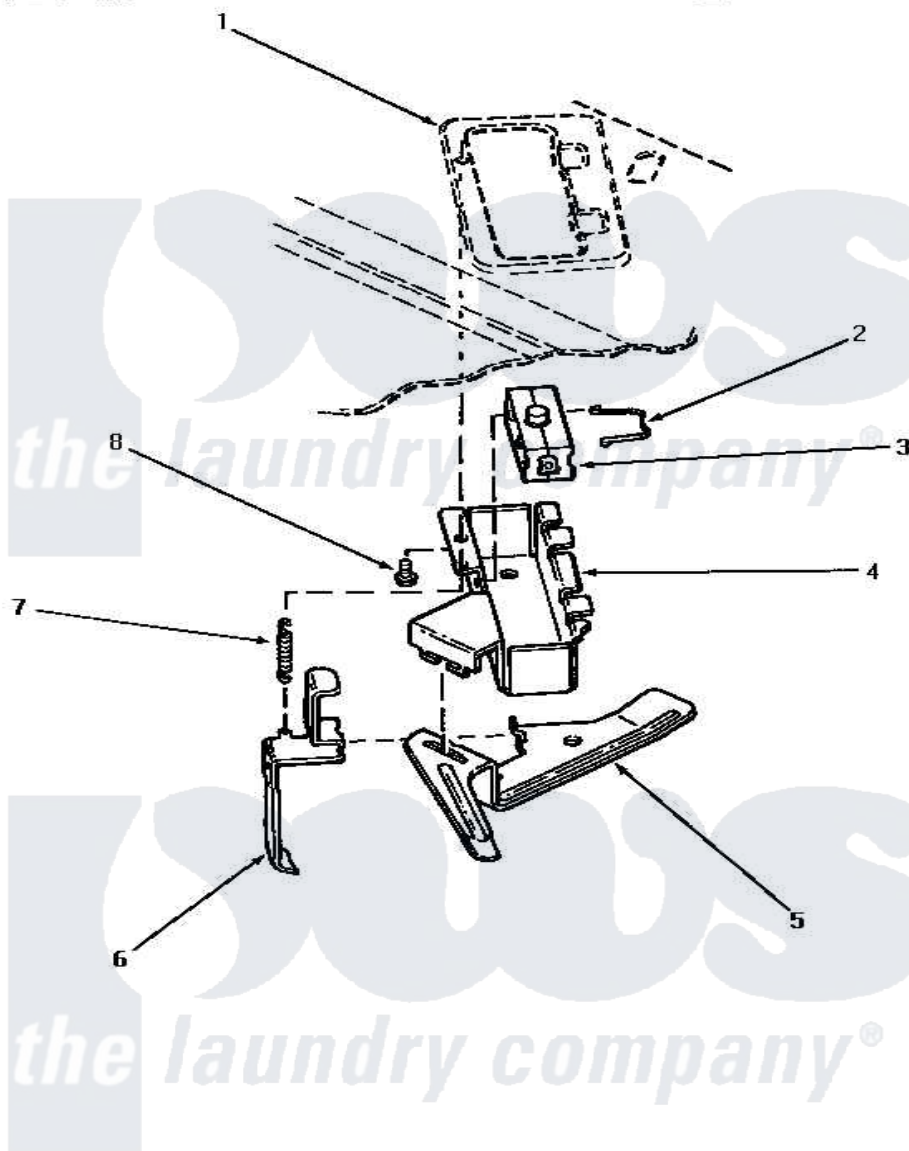

Amana AWE852 07 - DOOR & OUT-OF-BALANCE SWITCH

DOOR AND OUT-OF-BALANCE SWITCH

Amana [Residential Amana AWE852 Washer Parts](#) Parts Diagram 07 - DOOR & OUT-OF-BALANCE SWITCH
 Click on the part number to view part

Item	Original Part Number	Replaced By	Status	Part Description
1	Y00000000		Not Available	SEE NOTE CABINET TOP
2	33433		Not Available	CLIP,HOLDER-SWITCH
3	33445	27001095		Switch, Lid
4	33440	36497P		Kit, Switch Holder
5	33441			Arm, Actuator
6	33442			Lever, Unbalanced Load
7	33443			Spring
8	23962	W10116760		Screw