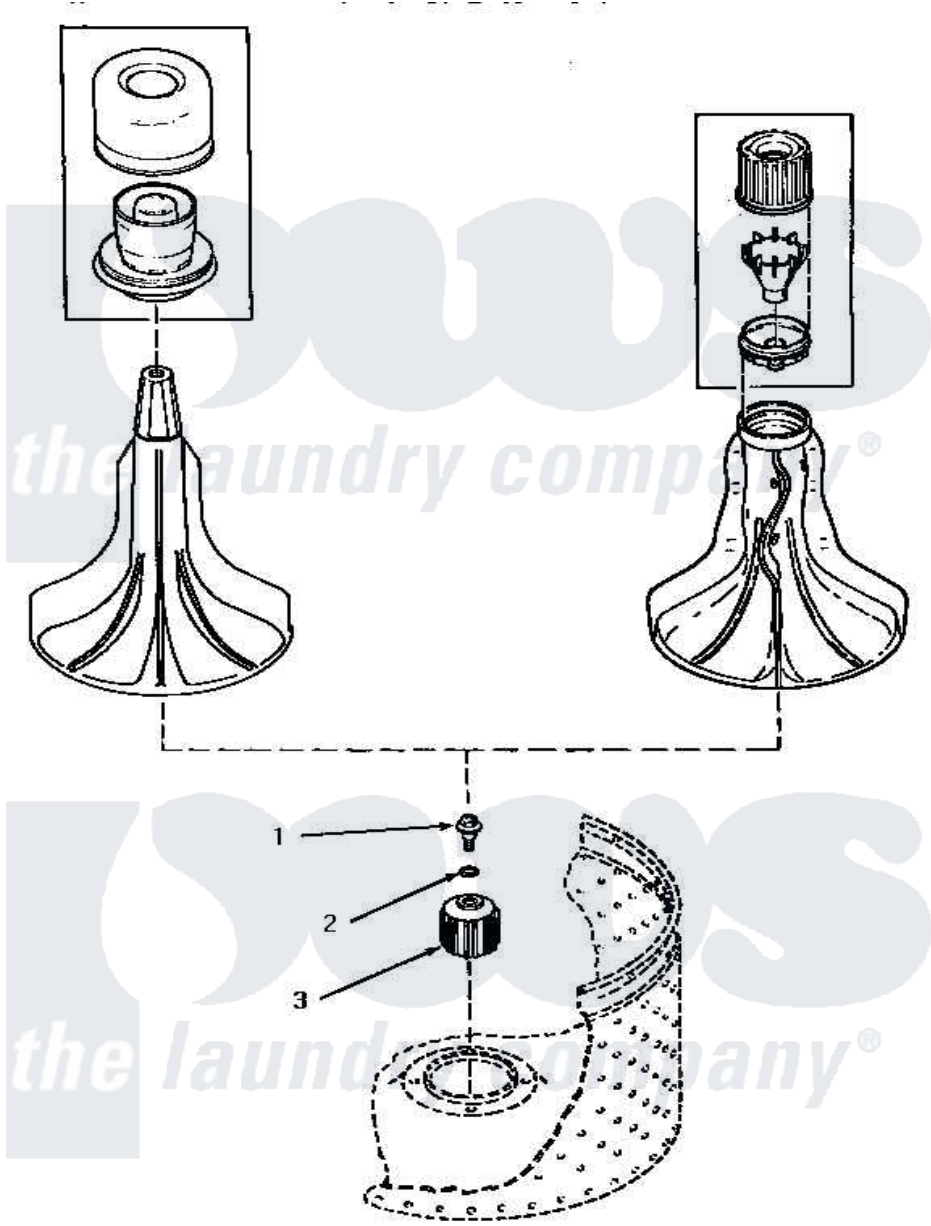

Amana AWE852 08 - DRIVE BELL (CHANGE)

Amana [Residential Amana AWE852 Washer Parts](#) Parts Diagram 08 - DRIVE BELL (CHANGE)
 Click on the part number to view part

Item	Original Part Number	Replaced By	Status	Part Description
1	34288	40065102		Screw, Shoulder 1/4
2	34289	36472		O-Ring
3	34504	R9900189		Kit, Drive Bell And Seal